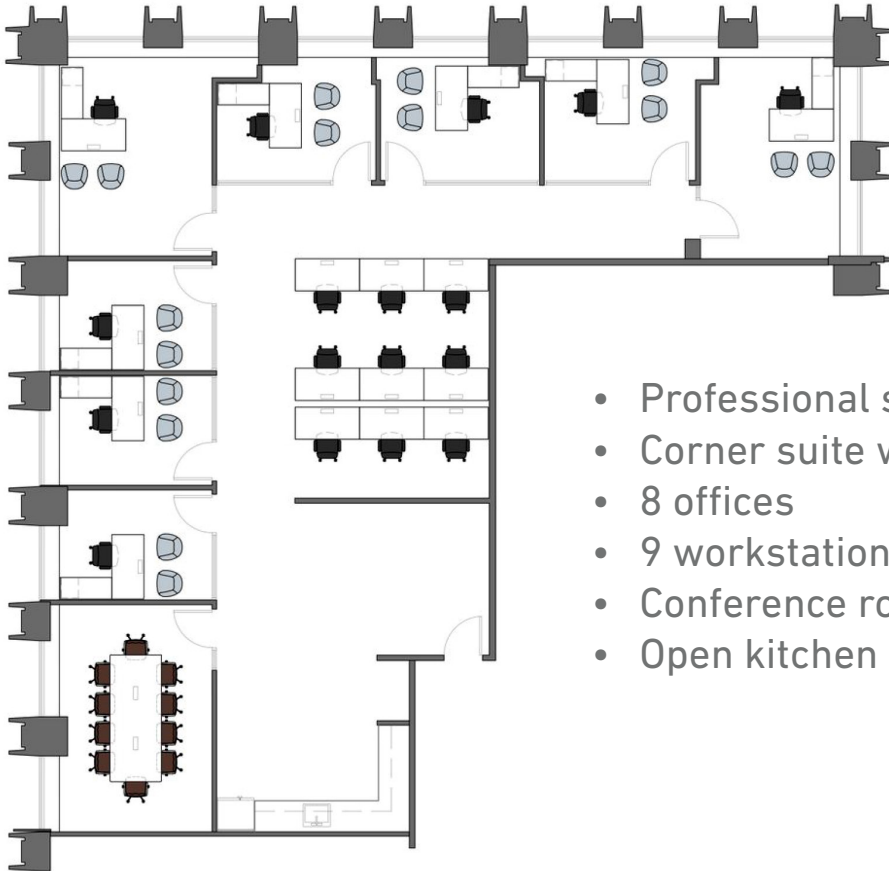

# SUITE 960

3,293 rsf | Furnished suite | available now

- Professional services layout
- Corner suite with 3 sides of windowline
- 8 offices
- 9 workstations
- Conference room
- Open kitchen

**Kelly Glass**  
415 322 5062  
kelly.glass@avisonyoung.com  
Re Lic: 01335179