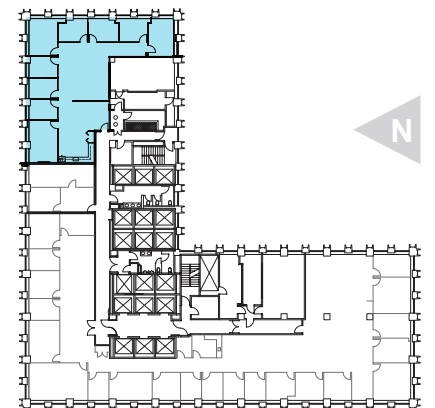

# SUITE 960

3,293 rsf | Furnished suite | available now

- Professional services layout
- Corner suite with 3 sides of windowline
- 8 offices
- 9 workstations
- Conference room
- Open kitchen

**Kelly Glass**  
415 322 5062  
kelly.glass@avisonyoung.com  
Re Lic: 01335179