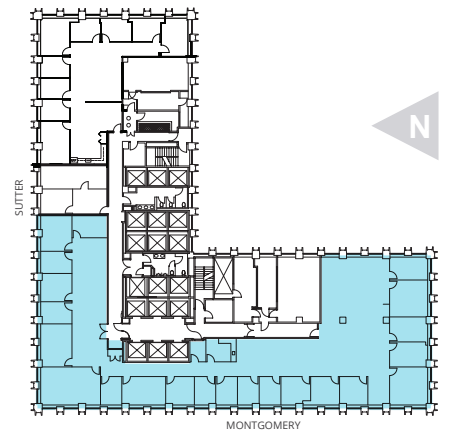

SUITE 900

9,942 rsf | hypothetical layout

- Double door entry off of elevator
- 3 conference rooms
- 4 phone/huddle rooms
- ±52 workstations
- Wellness room
- Flexwork room
- Open kitchen
- Coffee bar

Kelly Glass
415 322 5062
kelly.glass@avisonyoung.com
Re Lic: 01335179