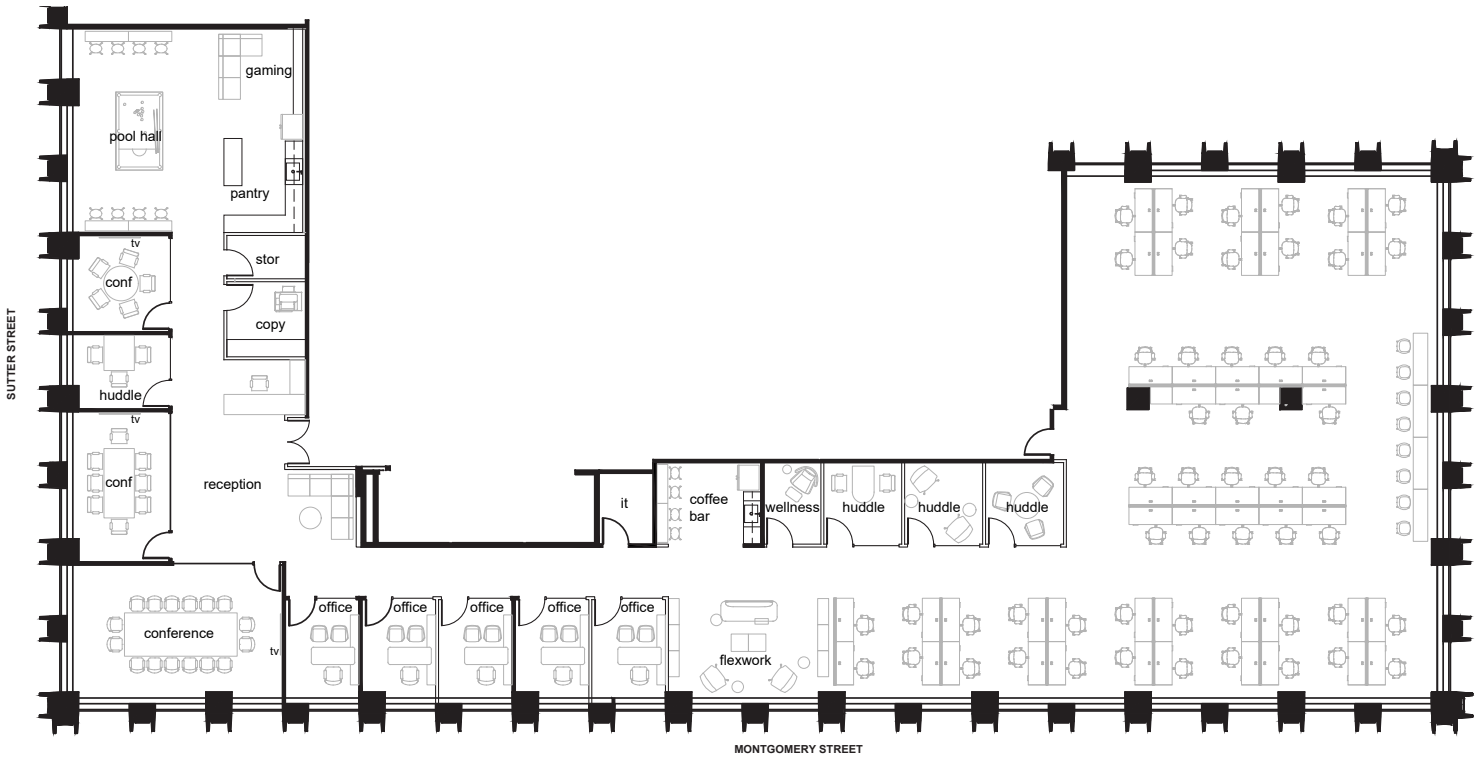

SUITE 900

9,942 rsf | hypothetical layout

- Double door entry off of elevator
- 3 conference rooms
- 4 phone/huddle rooms
- ±52 workstations
- Wellness room
- Flexwork room
- Open kitchen
- Coffee bar

Kelly Glass
415 322 5062
kelly.glass@avisonyoung.com
Re Lic: 01335179