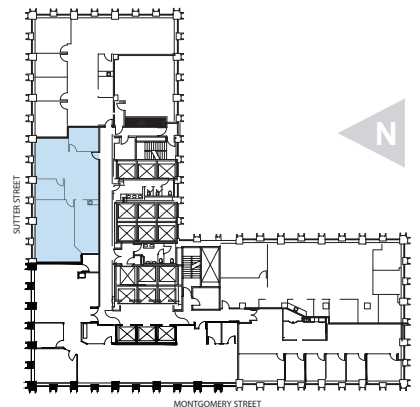

SUITE 820

2,011 rsf | available now

44
MONTGOMERY

- Large conference room / meeting room
- 2 private offices
- Kitchen
- Can be combined with adjacent suite for a total of 4,856 RSF

Kelly Glass
415 322 5062
kelly.glass@avisonyoung.com
Re Lic: 01335179