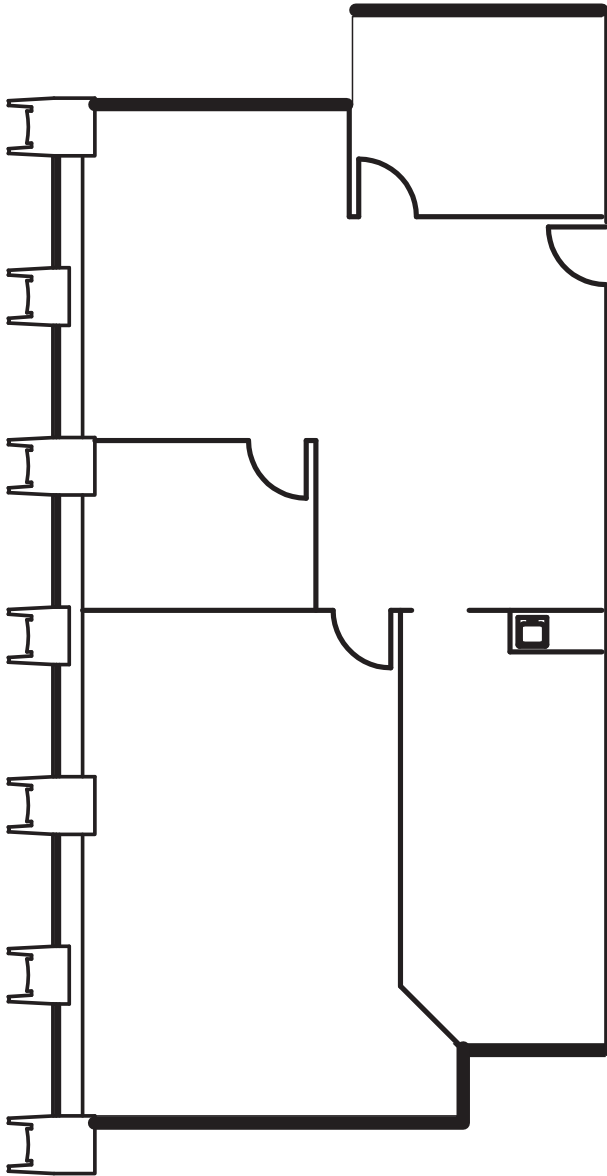

SUITE 820

2,011 rsf | available now

44
MONTGOMERY

- Large conference room / meeting room
- 2 private offices
- Kitchen
- Can be combined with adjacent suite for a total of 4,856 RSF

Kelly Glass
415 322 5062
kelly.glass@avisonyoung.com
Re Lic: 01335179