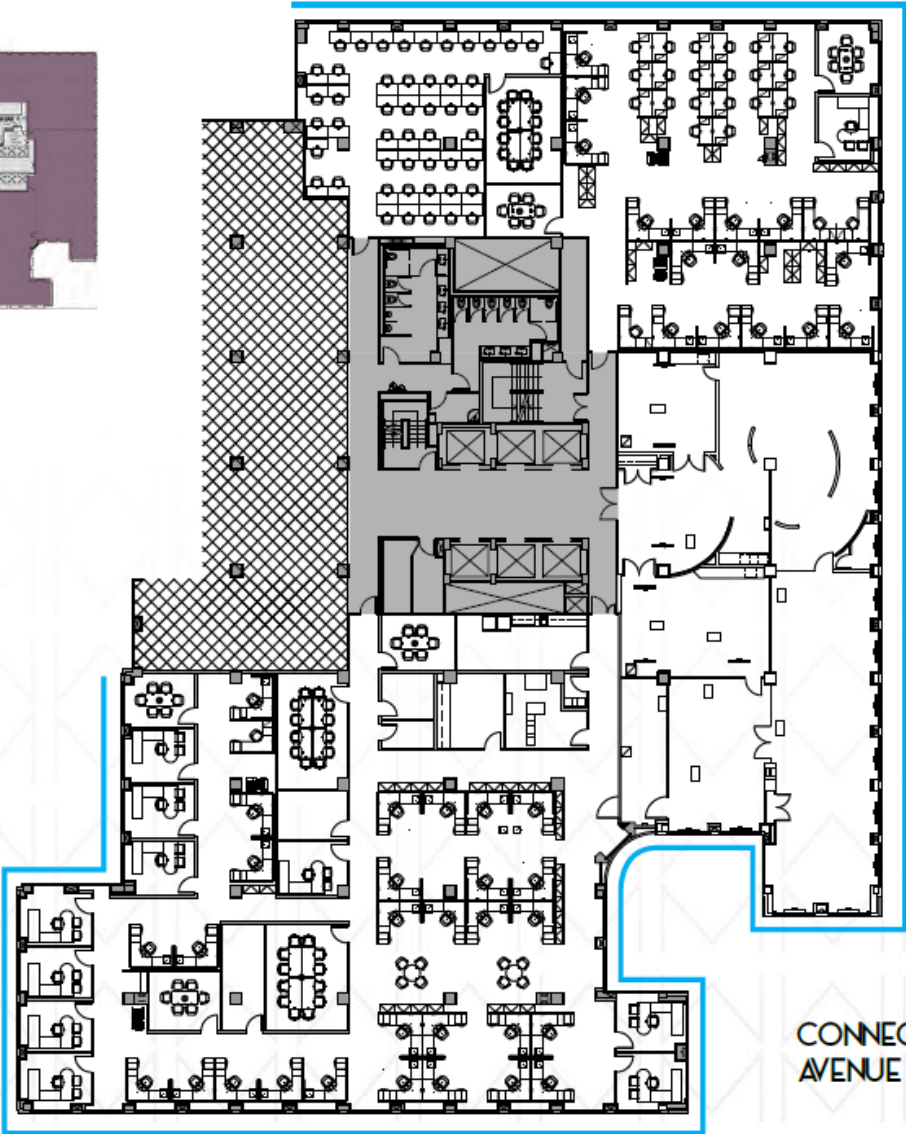

SUITE 500N

22,822 RSF

WINDOW LINE

18TH STREET

CONNECTICUT AVENUE VIEWS