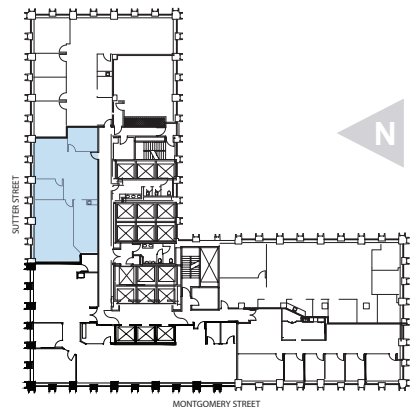

SUITE 820

2,011 rsf | available now

44
MONTGOMERY

- Large conference room / meeting room
- 2 private offices
- Kitchen
- Can be combined with adjacent suite for a total of 4,856 RSF

Kelly Glass
415 322 5062
kelly.glass@avisonyoung.com
Re Lic: 01335179