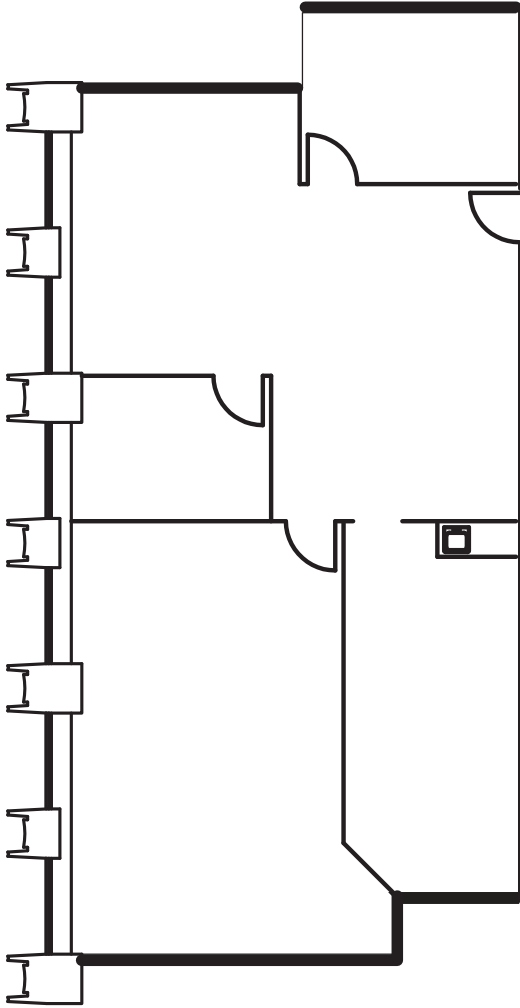

SUITE 820

2,011 rsf | available now

44
MONTGOMERY

- Large conference room / meeting room
- 2 private offices
- Kitchen
- Can be combined with adjacent suite for a total of 4,856 RSF

Kelly Glass
415 322 5062
kelly.glass@avisonyoung.com
Re Lic: 01335179