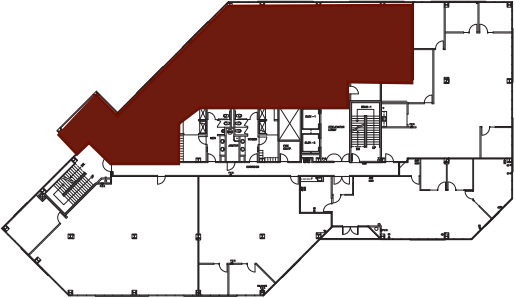

FOR LEASE Petaluma
Sequoia Center

4,743 RSF

5341 Old Redwood Highway, Suite 350

Kyle Young
707 793 1928
kyoung@basin-street.com