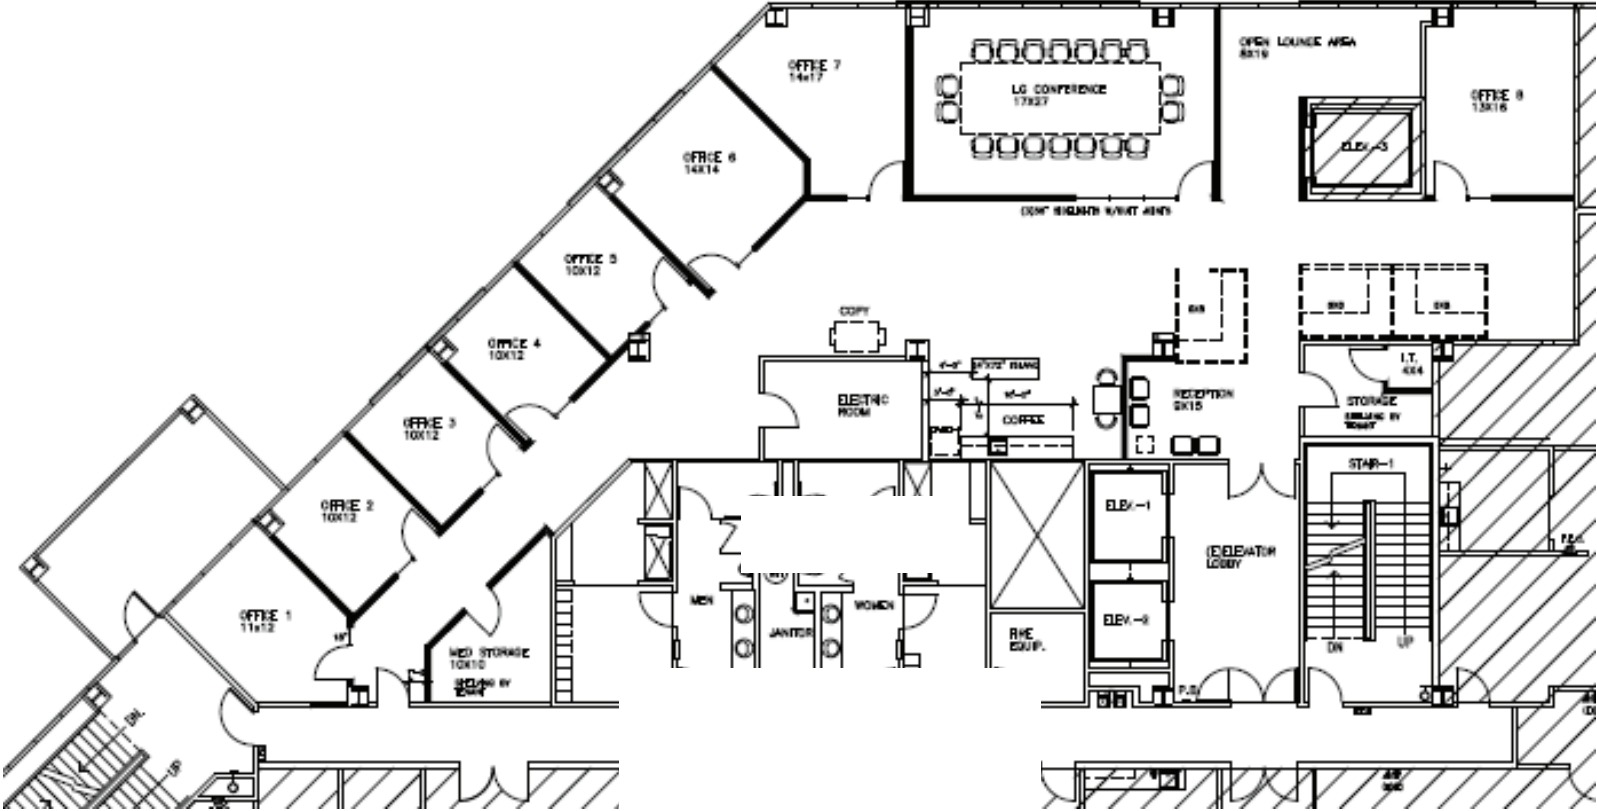

FOR LEASE Petaluma
Sequoia Center

4,743 RSF

5341 Old Redwood Highway, Suite 350

Kyle Young
707 793 1928
kyoung@basin-street.com