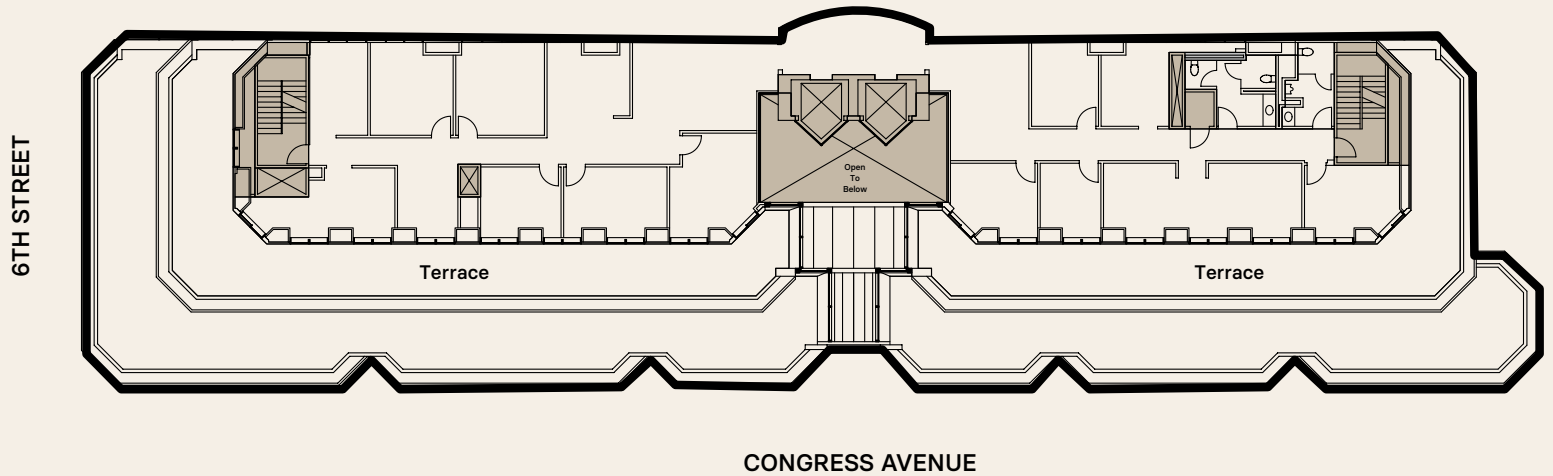

LEVEL

05

500

7,763 RSF

600 CONGRESS

Contiguous to Suite 400 for up to 18,233 RSF

**Leasing Contact**

Kevin Kimbrough  
+1 512 225 1736  
kevin.kimbrough@jll.com