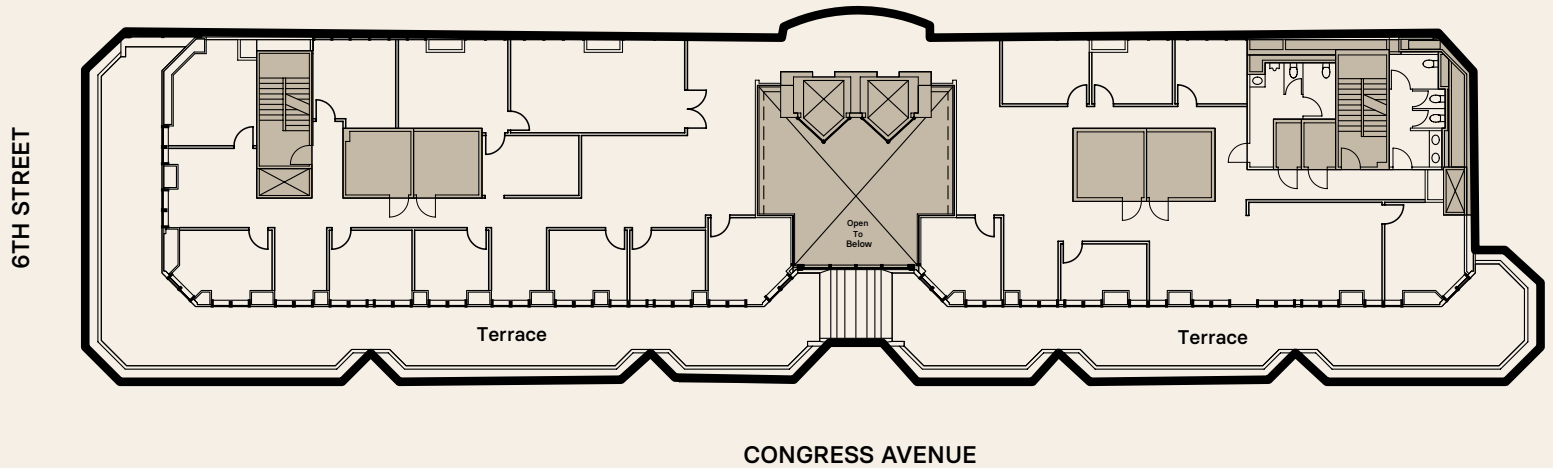

LEVEL

04

400

10,470 RSF

600 CONGRESS

Contiguous to Suite 500 for up to 18,233 RSF

**Leasing Contact**

Kevin Kimbrough  
+1 512 225 1736  
kevin.kimbrough@jll.com