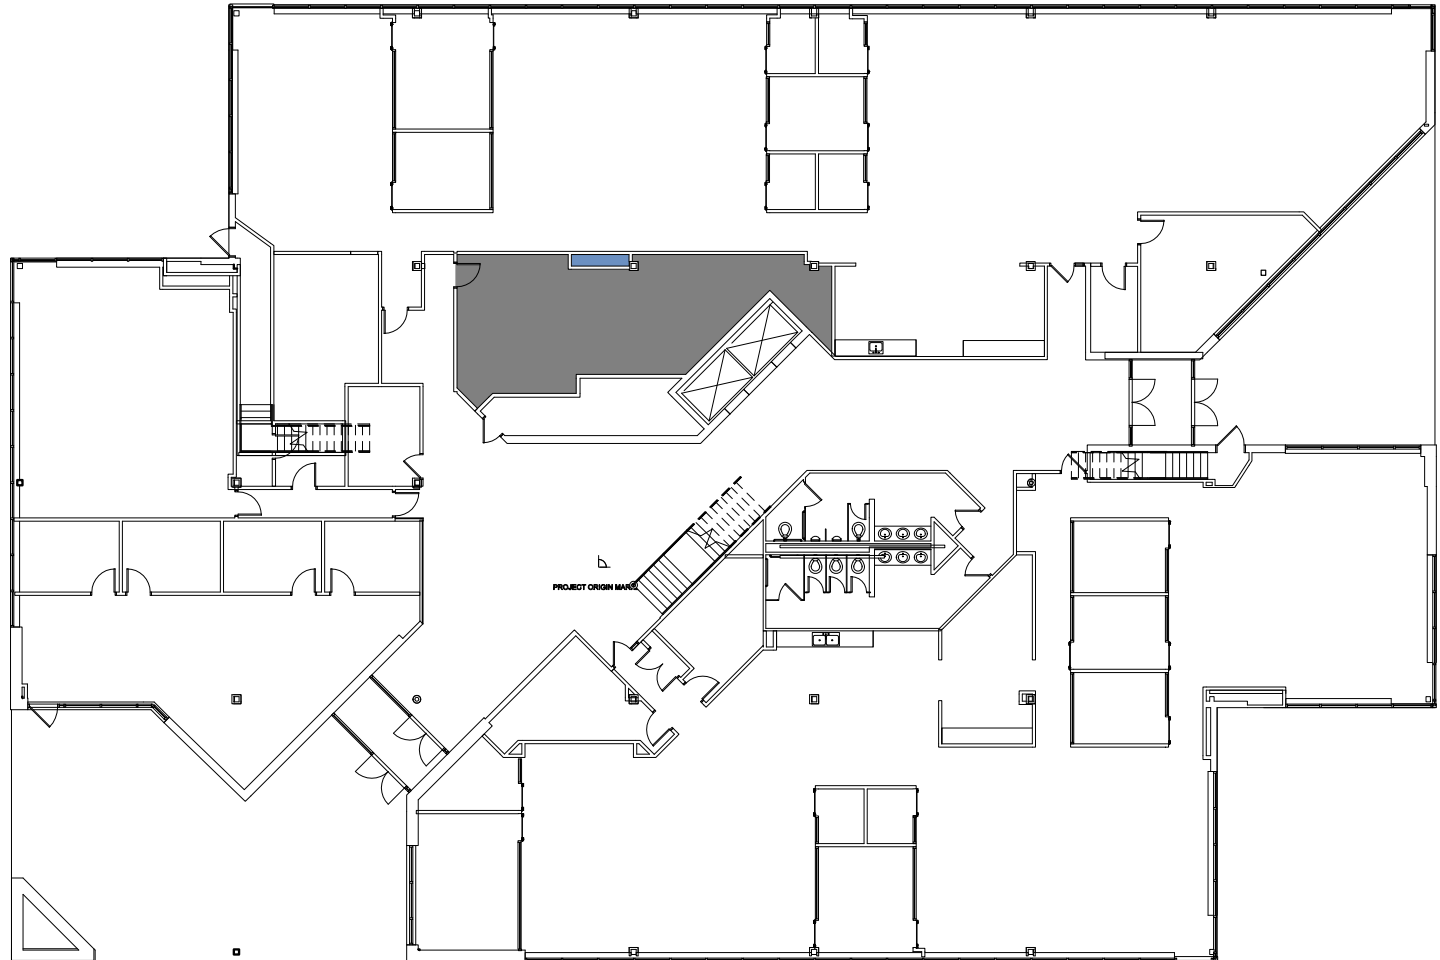

BUILDING
1700

1ST FLOOR
18,061 SF

OFFICE LEASING