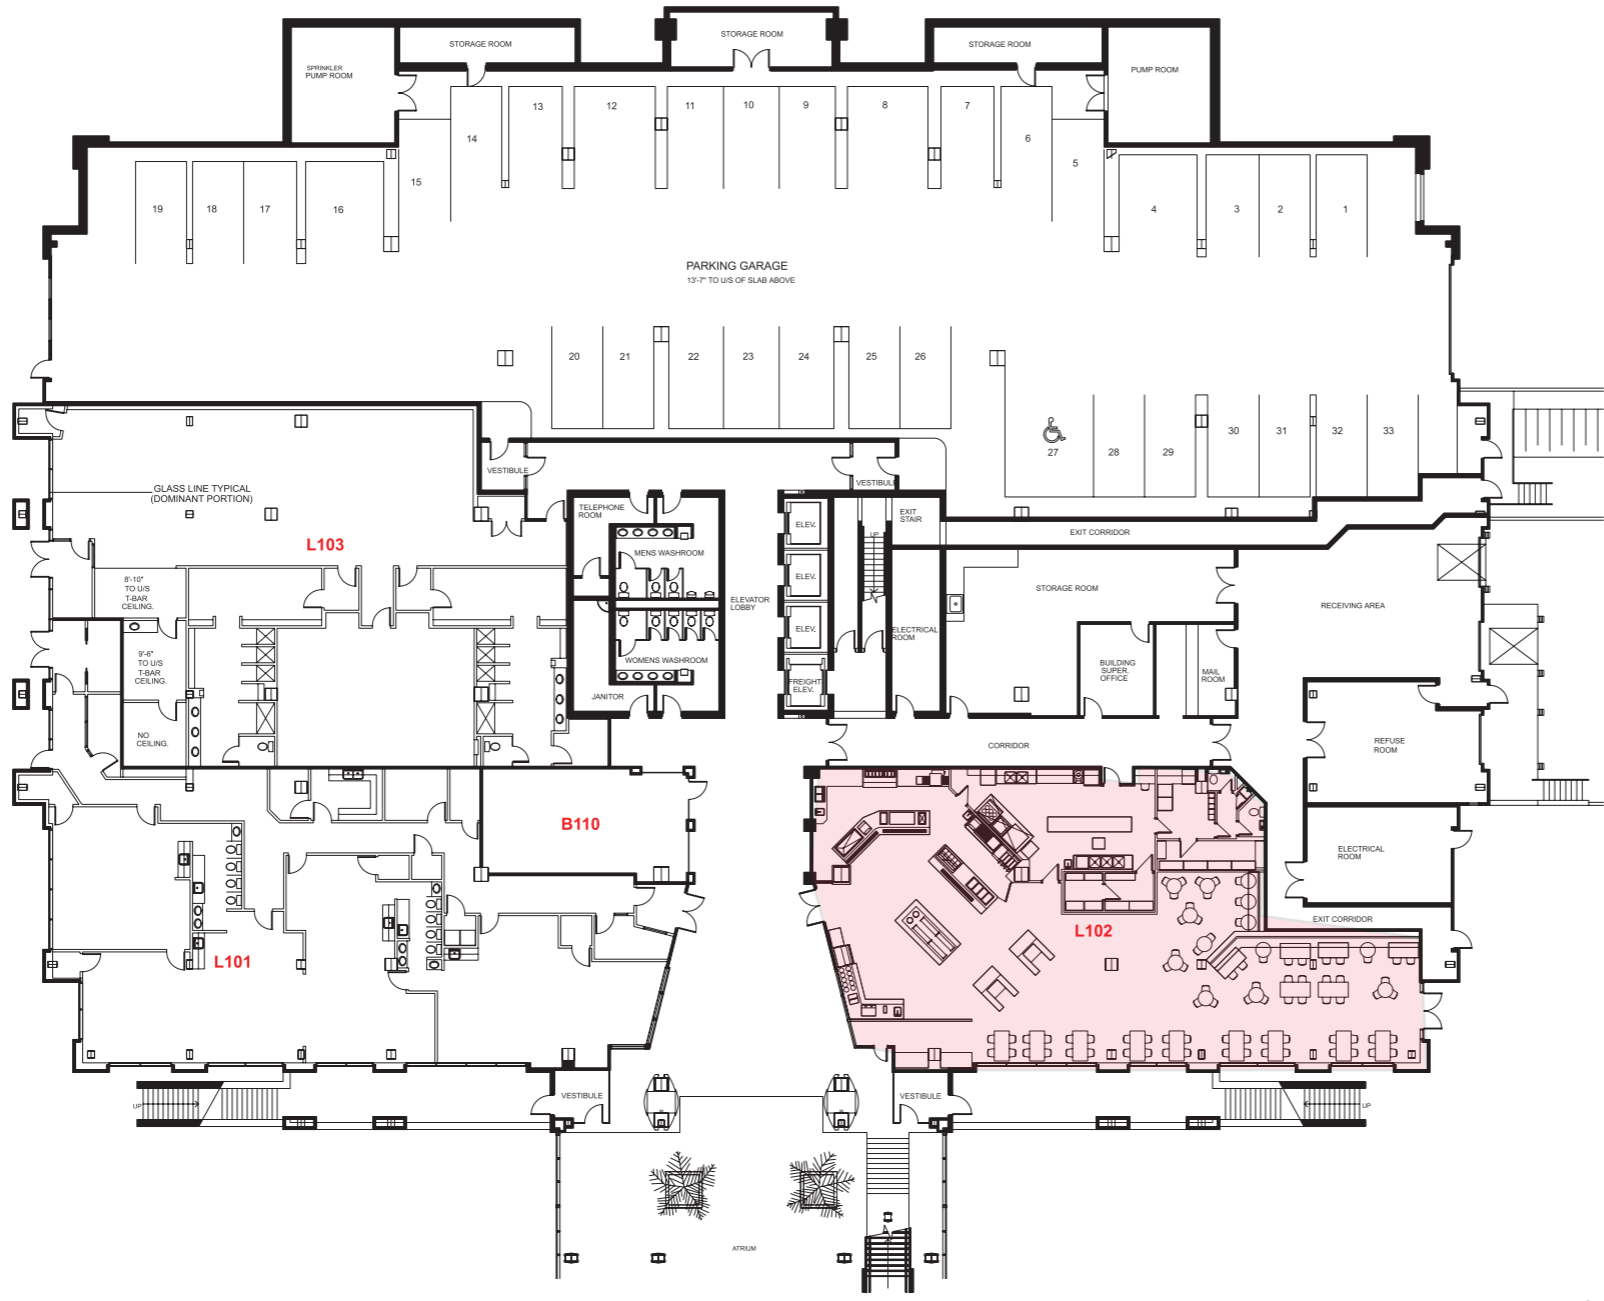

Version	Created: 05/25/2022
FP1A	Measured: N/A

100 Milverton Drive
Mississauga, Ontario, Canada

Floor B1

This work product has been prepared by Extreme Measures Inc. pursuant to a contract with the Client for the sole benefit of and use by the Client. No third party may rely on this work product without the receipt of a reliance letter from Extreme Measures Inc.