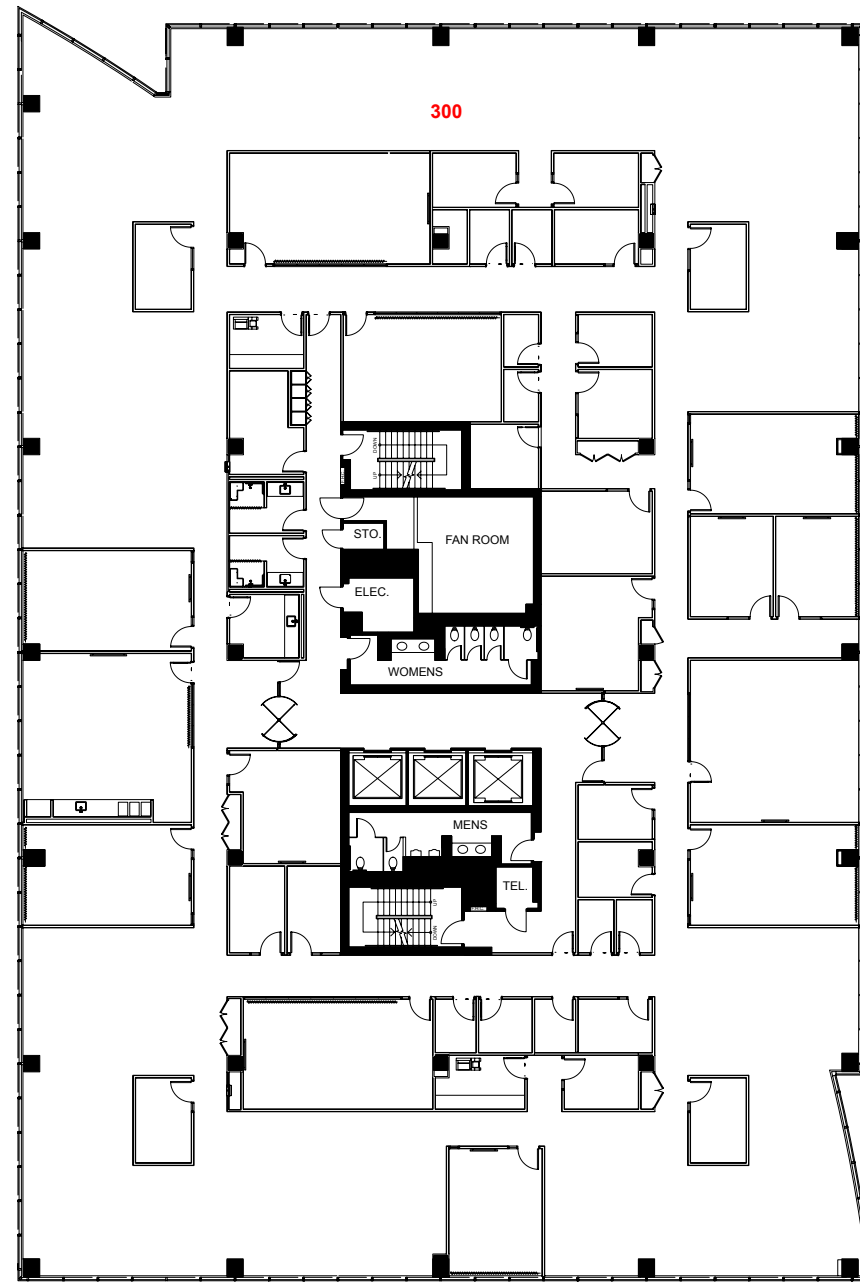

Version	Created: 03/18/2024
<b>FP1B</b>	Measured: N/A

2425 Matheson Boulevard East  
Mississauga, Ontario, Canada

### Floor 03

This work product has been prepared by Extreme Measures Inc. pursuant to a contract with the Client for the sole benefit of and use by the Client. No third party may rely on this work product without the receipt of a reliance letter from Extreme Measures Inc.