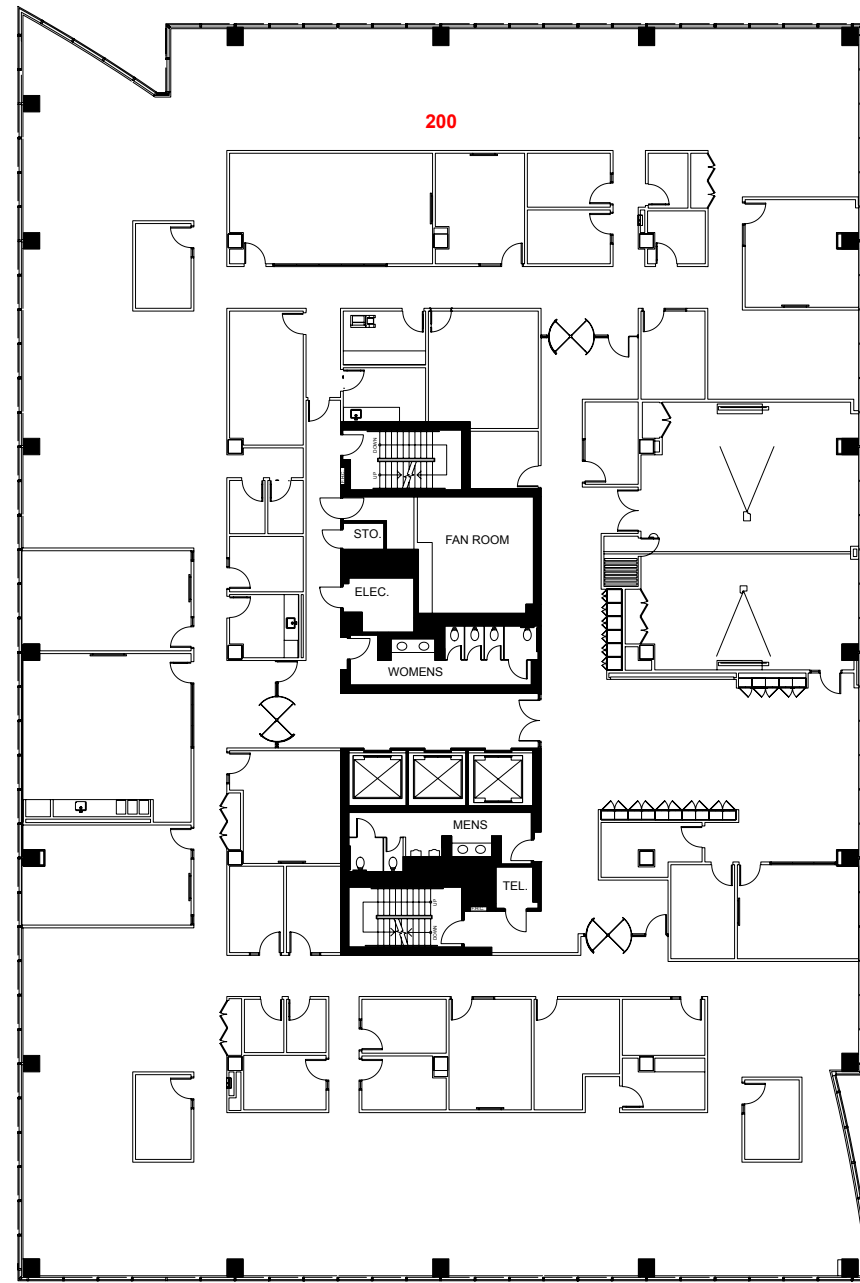

Version	Created: 03/18/2024
<b>FP1B</b>	Measured: N/A

2425 Matheson Boulevard East  
Mississauga, Ontario, Canada

**Floor 02**

This work product has been prepared by Extreme Measures Inc. pursuant to a contract with the Client for the sole benefit of and use by the Client. No third party may rely on this work product without the receipt of a reliance letter from Extreme Measures Inc.