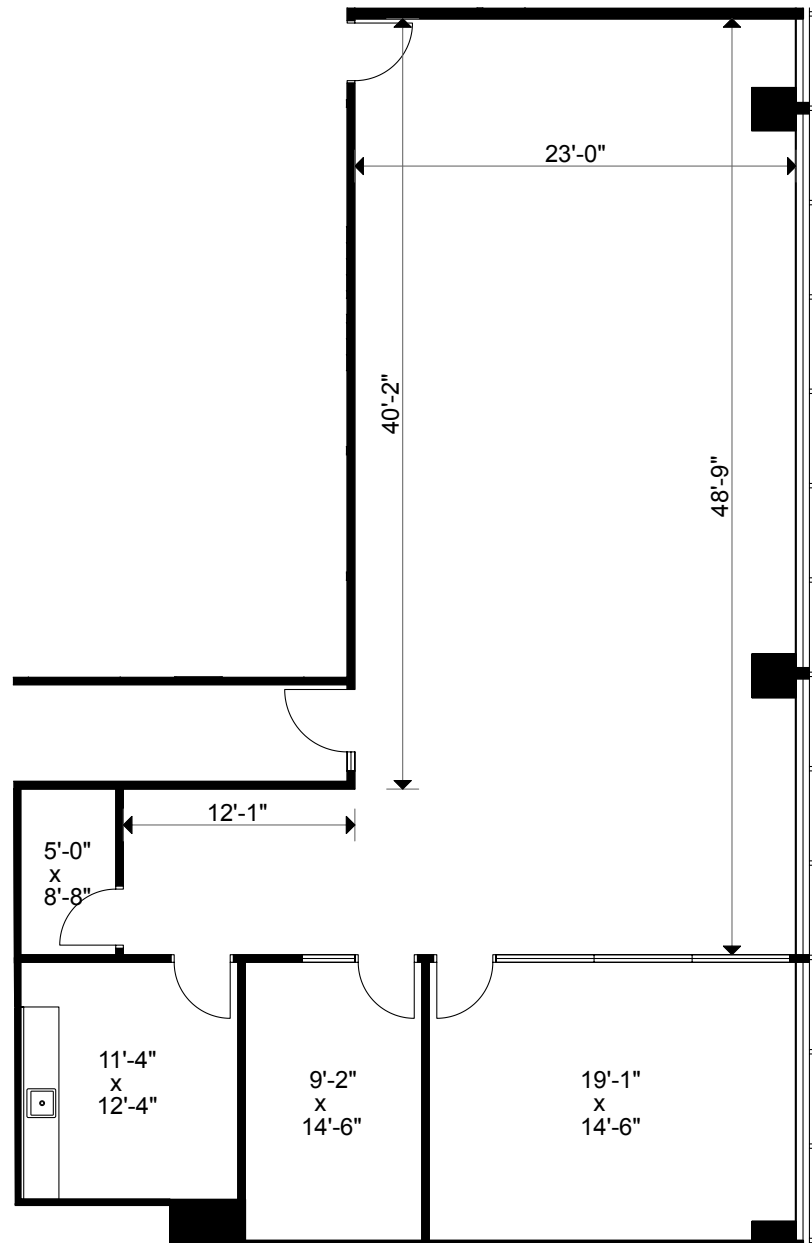

Version	Created: 02/07/2023
V2	Measured: 01/10/2019

Yonge-Norton Centre  
5255 Yonge Street  
Toronto, Ontario, Canada  
**Suite 705**

Total Rentable Area: 2,518 sq ft  
Please refer to corresponding  
BOMA Office 1996 Area Chart:  
*yonge-nortoncentre-5255yonge-  
b96-12a.pdf*

Version	Created: 12/20/2023
<b>FP2C</b>	Measured: 12/19/2023

Yonge-Norton Centre  
5255 Yonge Street  
Toronto, Ontario, Canada

**Floor 7**

This work product has been prepared by Extreme Measures Inc. pursuant to a contract with the Client for the sole benefit of and use by the Client. No third party may rely on this work product without the receipt of a reliance letter from Extreme Measures Inc.