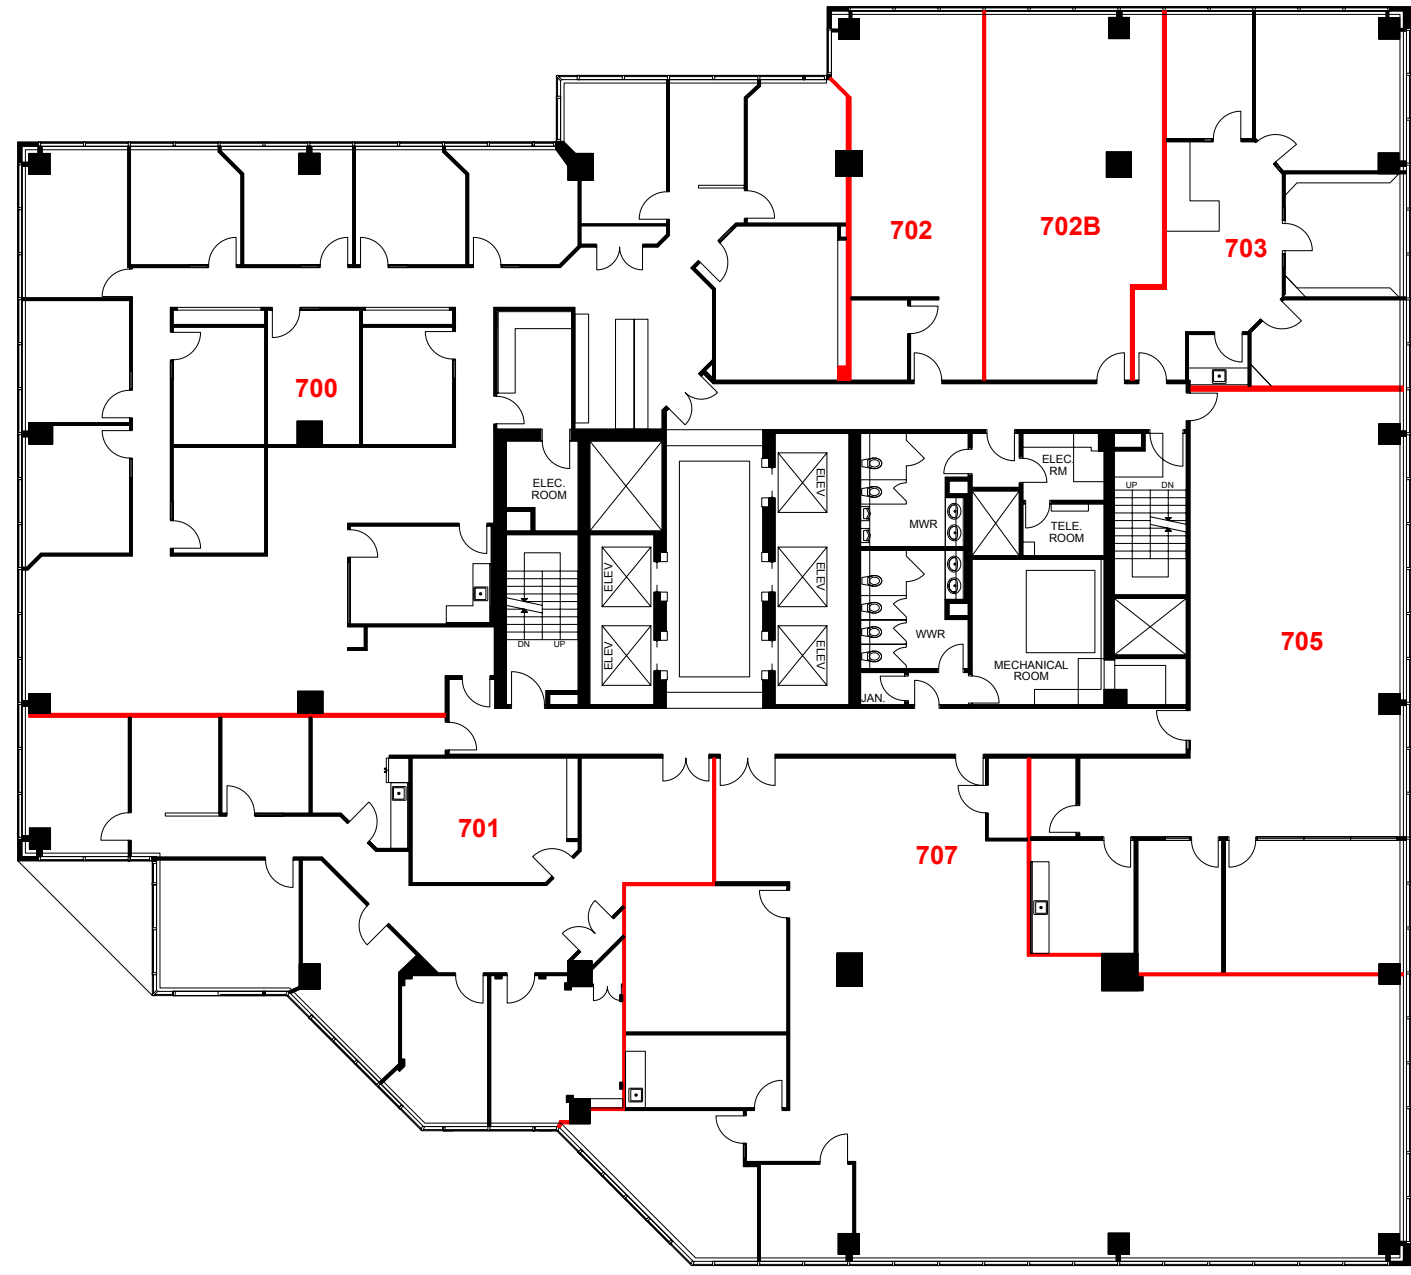

Version	Created: 02/07/2023
V2	Measured: 01/10/2019

Yonge-Norton Centre  
5255 Yonge Street  
Toronto, Ontario, Canada  
**Suite 705**

Total Rentable Area: 2,518 sq ft  
Please refer to corresponding  
BOMA Office 1996 Area Chart:  
*yonge-nortoncentre-5255yonge-  
b96-12a.pdf*

Version	Created: 12/20/2023
<b>FP2C</b>	Measured: 12/19/2023

Yonge-Norton Centre  
5255 Yonge Street  
Toronto, Ontario, Canada

**Floor 7**

This work product has been prepared by Extreme Measures Inc. pursuant to a contract with the Client for the sole benefit of and use by the Client. No third party may rely on this work product without the receipt of a reliance letter from Extreme Measures Inc.