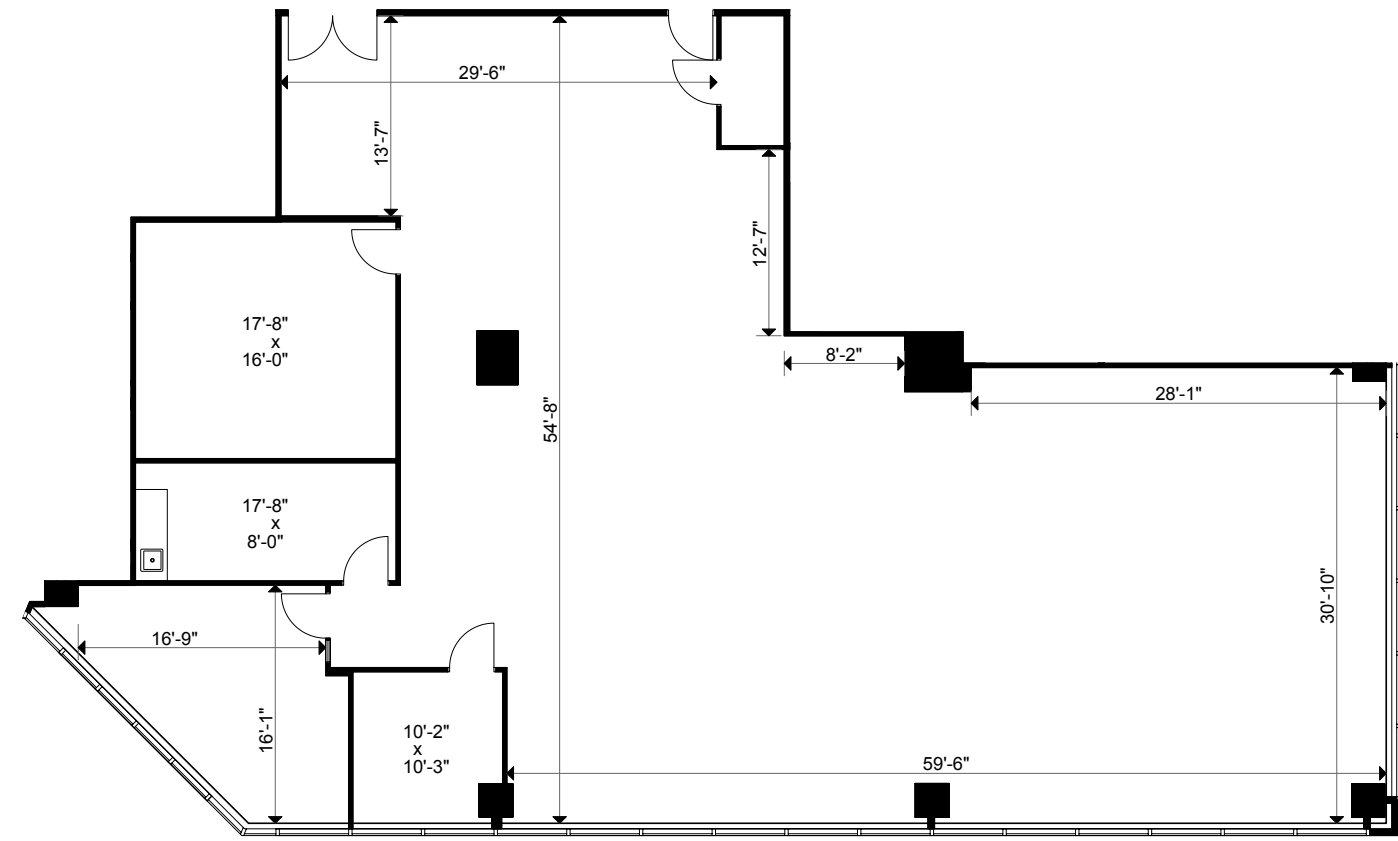

| | |
|-----------|----------------------|
| Version | Created: 12/20/2023 |
| V2 | Measured: 12/19/2023 |

Yonge-Norton Centre
5255 Yonge Street
Toronto, Ontario, Canada
Suite 707

Total Rentable Area: 4,553 sq ft
*Please refer to corresponding
BOMA Office 1996 Area Chart:
yonge-nortoncentre-5255yonge-
b96-12b.pdf*

| | |
|------------------------|---|
| Version FP2C | Created: 12/20/2023 Measured: 12/19/2023 |
|------------------------|---|

Yonge-Norton Centre
5255 Yonge Street
Toronto, Ontario, Canada

Floor 7

This work product has been prepared by Extreme Measures Inc. pursuant to a contract with the Client for the sole benefit of and use by the Client. No third party may rely on this work product without the receipt of a reliance letter from Extreme Measures Inc.