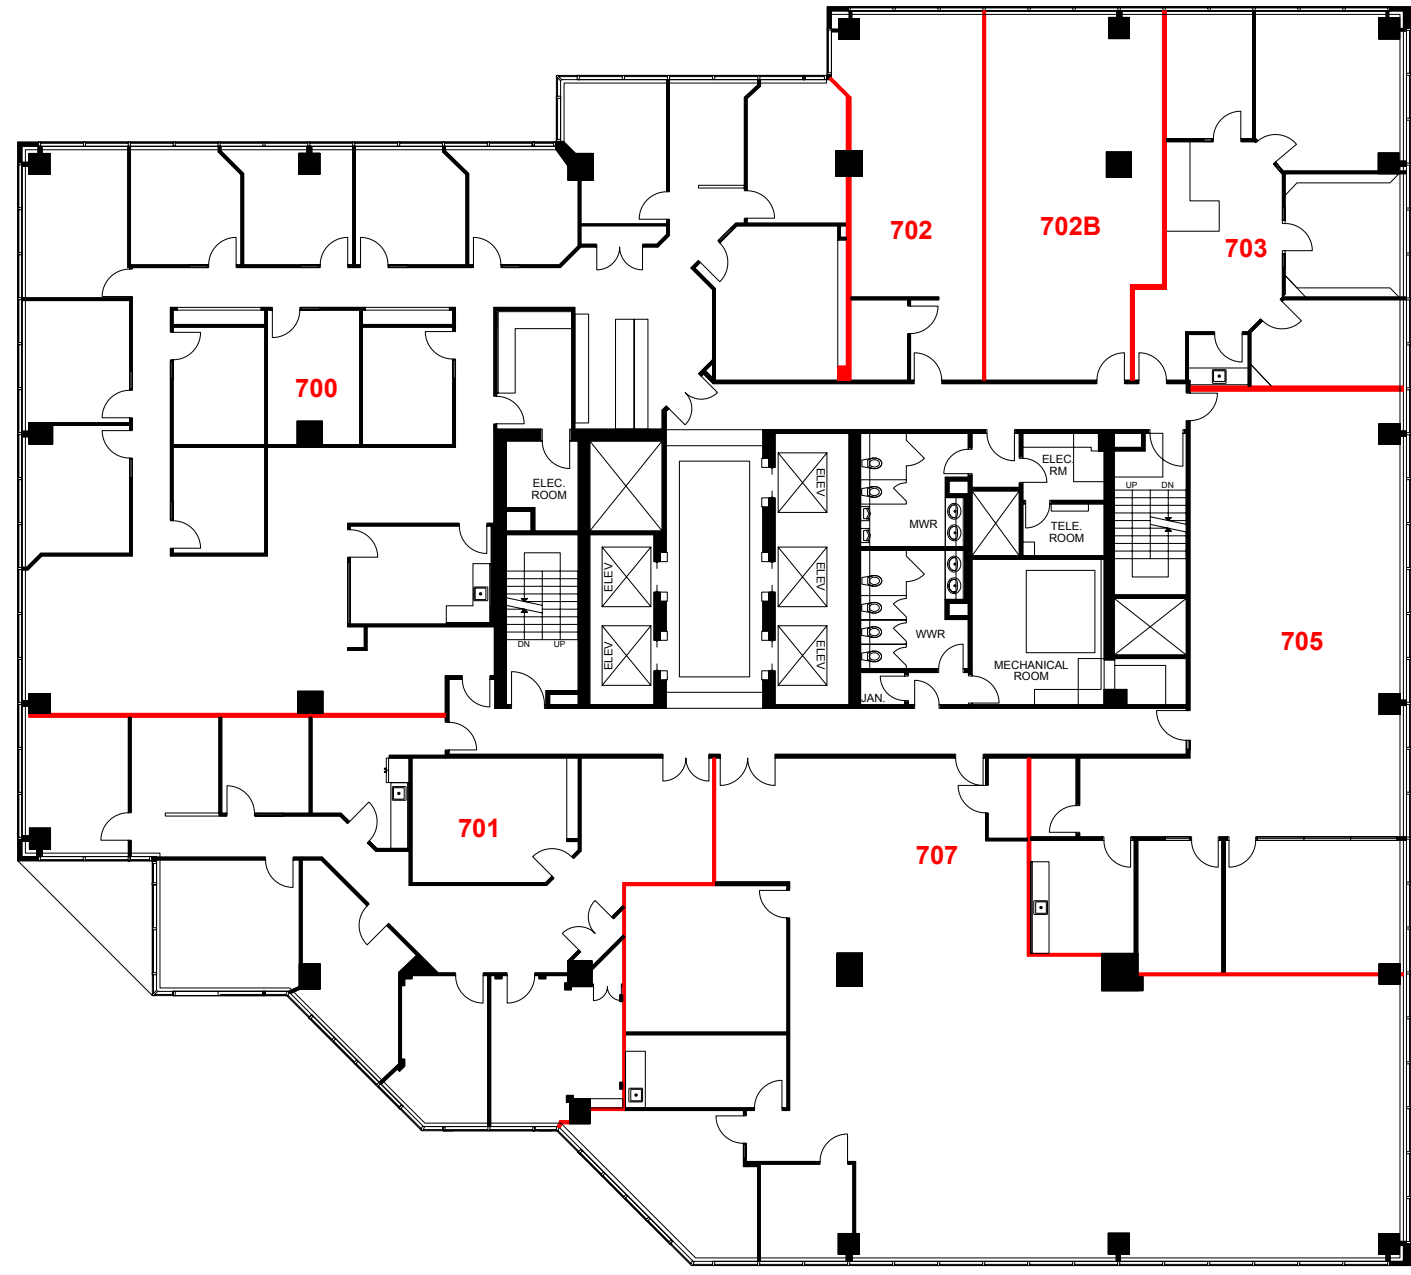

| | |
|-----------|----------------------|
| Version | Created: 12/20/2023 |
| V2 | Measured: 12/19/2023 |

Yonge-Norton Centre
5255 Yonge Street
Toronto, Ontario, Canada
Suite 707

Total Rentable Area: 4,553 sq ft
*Please refer to corresponding
BOMA Office 1996 Area Chart:
yonge-nortoncentre-5255yonge-
b96-12b.pdf*

| | |
|------------------------|---|
| Version FP2C | Created: 12/20/2023 Measured: 12/19/2023 |
|------------------------|---|

Yonge-Norton Centre
5255 Yonge Street
Toronto, Ontario, Canada

Floor 7

This work product has been prepared by Extreme Measures Inc. pursuant to a contract with the Client for the sole benefit of and use by the Client. No third party may rely on this work product without the receipt of a reliance letter from Extreme Measures Inc.