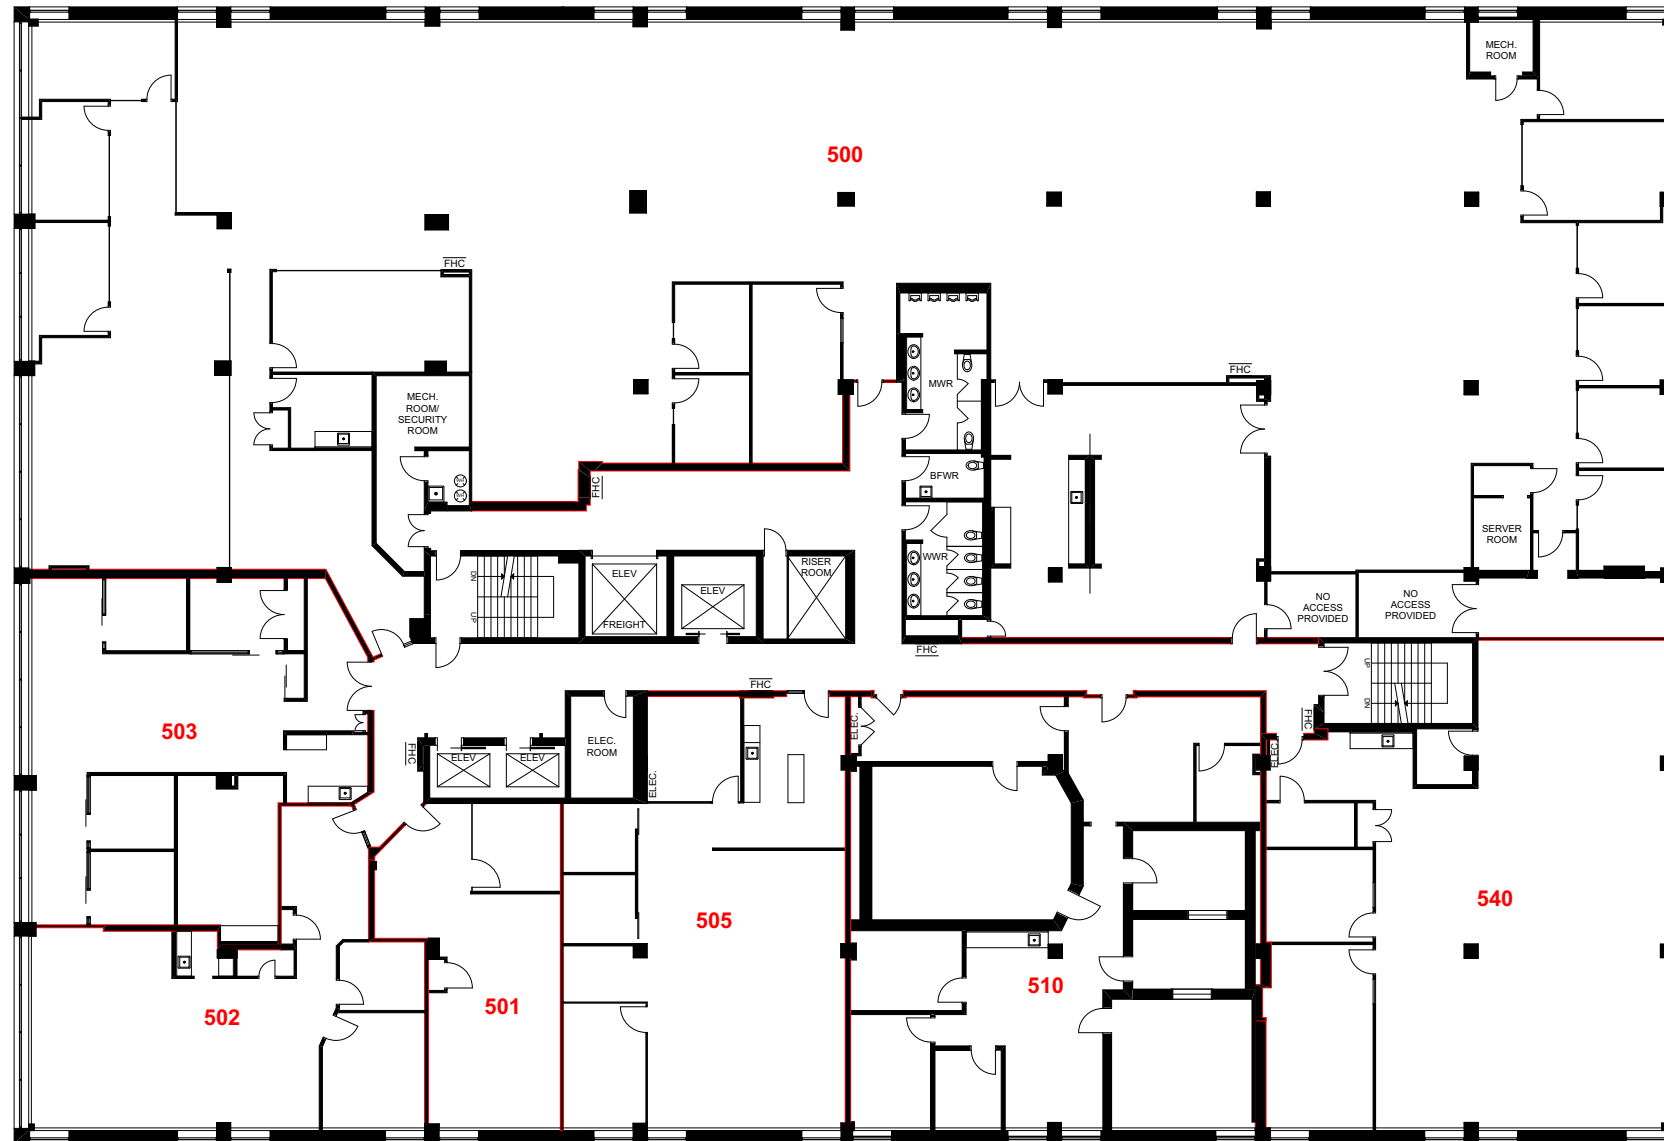

Version:	Prepared:	15/08/2023
V2	Measured:	N/A

111 Peter Street
Toronto, Ontario
Canada

Suite 540

Rentable Area
3,253 sq ft

This work product has not been independently verified by Extreme Measures Inc. Extreme Measures Inc. is not liable for any errors, omissions or inaccuracies that may result from such information. No party may rely on this work product without the receipt of a reliance letter from Extreme Measures Inc.

Version: *FP1A* Prepared: 03/10/2023
Measured: 22/09/2023

111 Peter Street
Toronto, Ontario
Canada

Floor 05

This work product has been prepared by Extreme Measures Inc. pursuant to a contract with the Client for the sole benefit of and use by the Client. No third party may rely on this work product without the receipt of a reliance letter from Extreme Measures Inc.