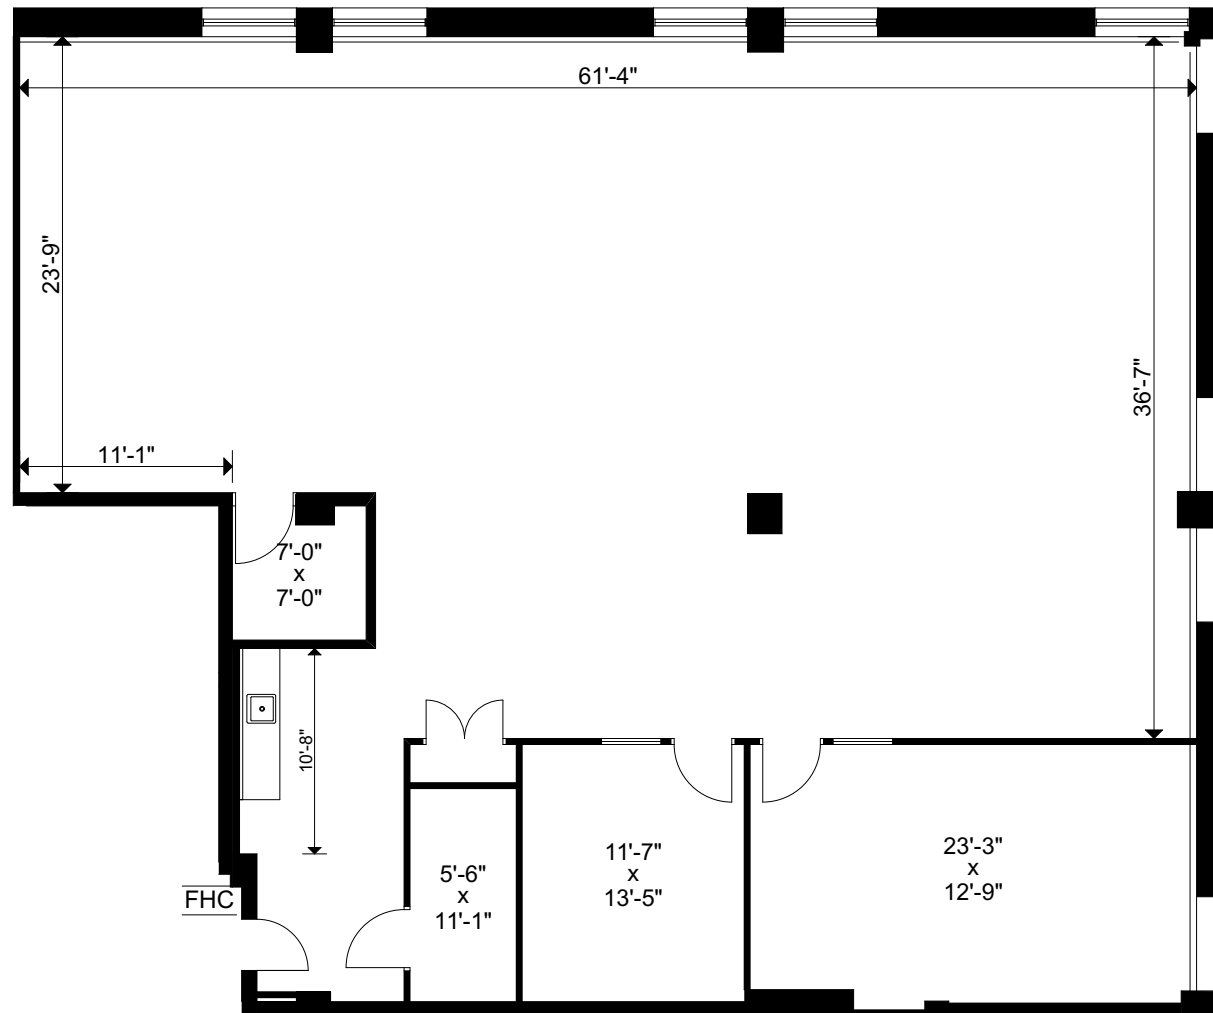

Version:	Prepared:	15/08/2023
V2	Measured:	N/A

111 Peter Street
Toronto, Ontario
Canada

Suite 540

Rentable Area
3,253 sq ft

This work product has not been independently verified by Extreme Measures Inc. Extreme Measures Inc. is not liable for any errors, omissions or inaccuracies that may result from such information. No party may rely on this work product without the receipt of a reliance letter from Extreme Measures Inc.

Version: *FP1A* Prepared: 03/10/2023
Measured: 22/09/2023

111 Peter Street
Toronto, Ontario
Canada

Floor 05

This work product has been prepared by Extreme Measures Inc. pursuant to a contract with the Client for the sole benefit of and use by the Client. No third party may rely on this work product without the receipt of a reliance letter from Extreme Measures Inc.