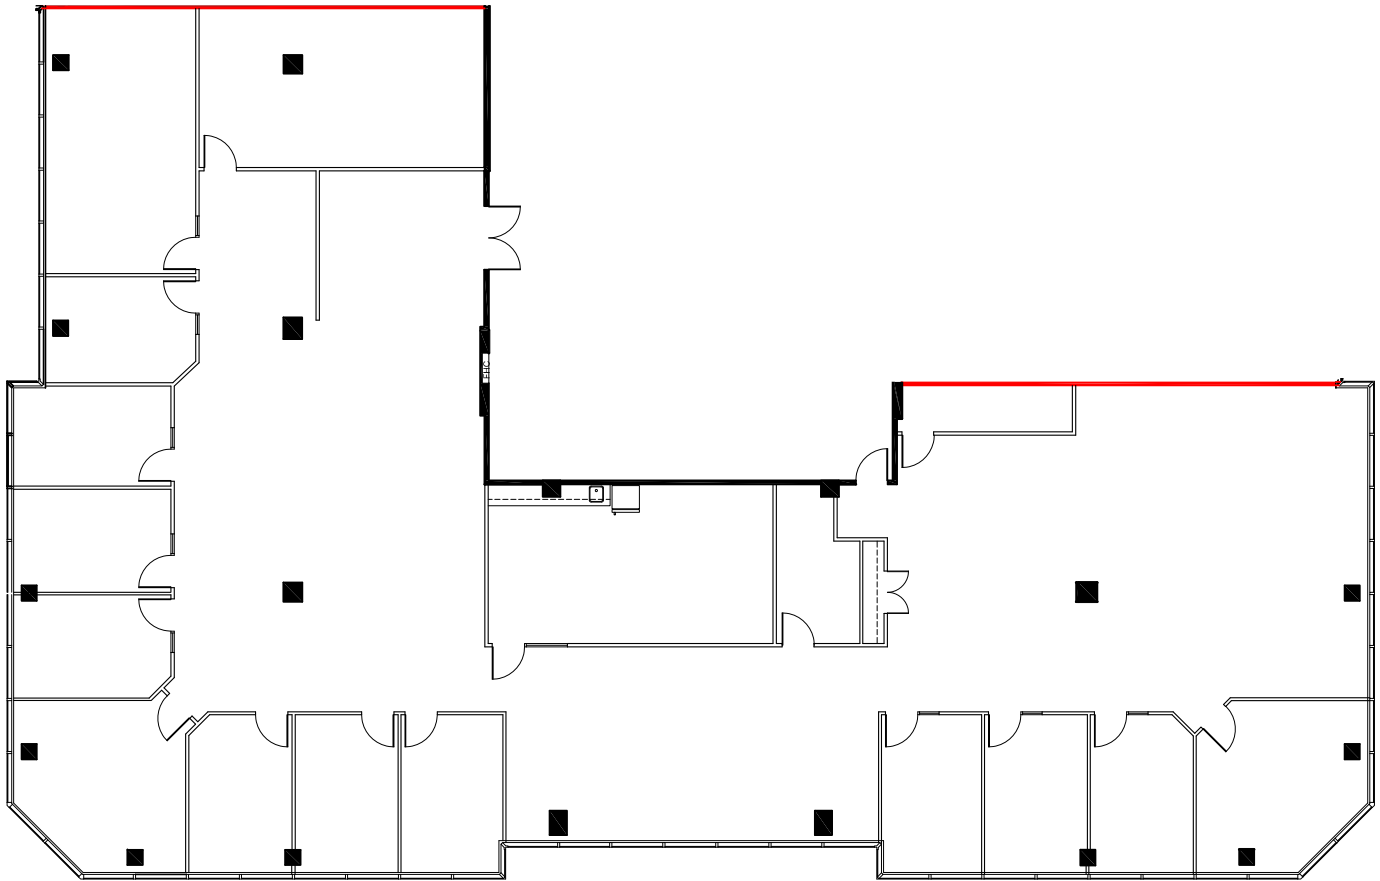

KEY PLAN

— DEMISING WALL

## SUITE 700

RENTABLE AREA = 8,435 SF

ABOVE INFORMATION ESTABLISHED ACCORDING  
TO ANSI / BOMA Z65.1 1996

April 03, 2020

© 2020 Space Database Inc. All Rights Reserved

5995 Avebury Road  
Mississauga, Ontario  
Suite 700