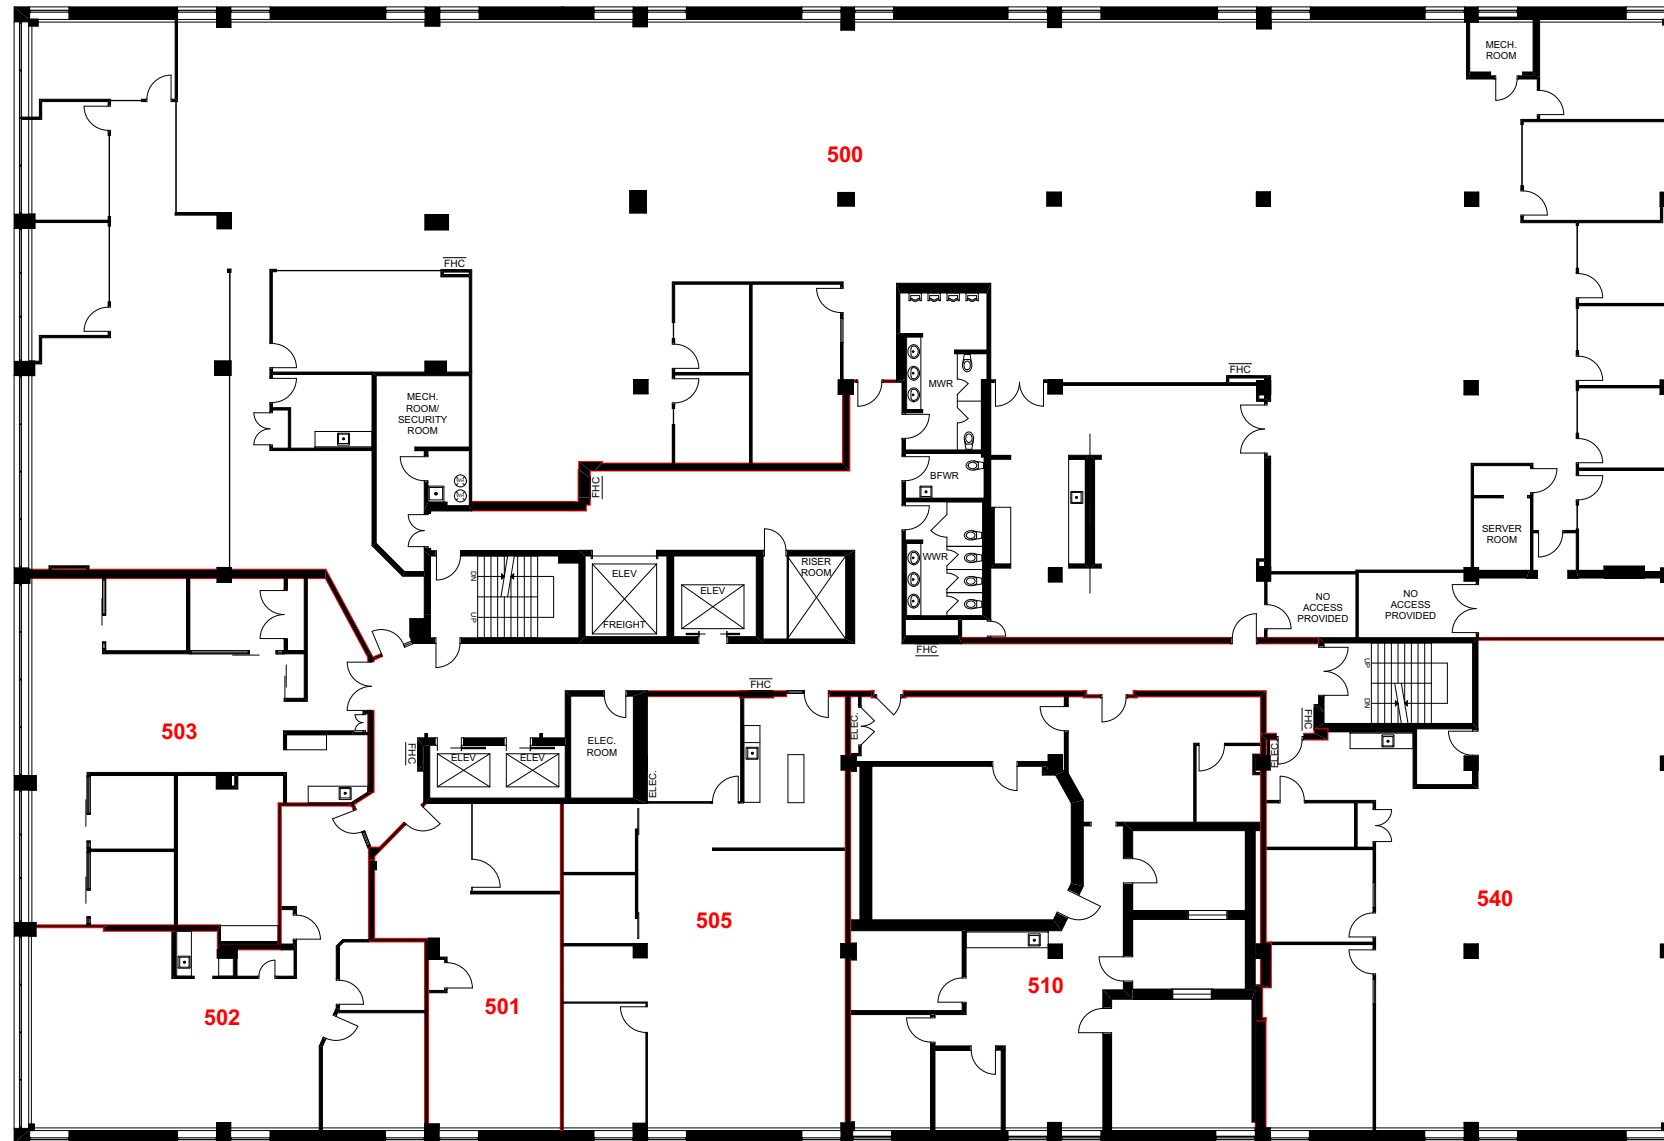

Version:	Prepared:	15/08/2023
V2	Measured:	N/A

111 Peter Street
Toronto, Ontario
Canada

Suite 505

Rentable Area
2,008 sq ft

This work product has not been independently verified by Extreme Measures Inc. Extreme Measures Inc. is not liable for any errors, omissions or inaccuracies that may result from such information. No party may rely on this work product without the receipt of a reliance letter from Extreme Measures Inc.

Version: *FP1A* Prepared: 03/10/2023
Measured: 22/09/2023

111 Peter Street
Toronto, Ontario
Canada

Floor 05

This work product has been prepared by Extreme Measures Inc. pursuant to a contract with the Client for the sole benefit of and use by the Client. No third party may rely on this work product without the receipt of a reliance letter from Extreme Measures Inc.