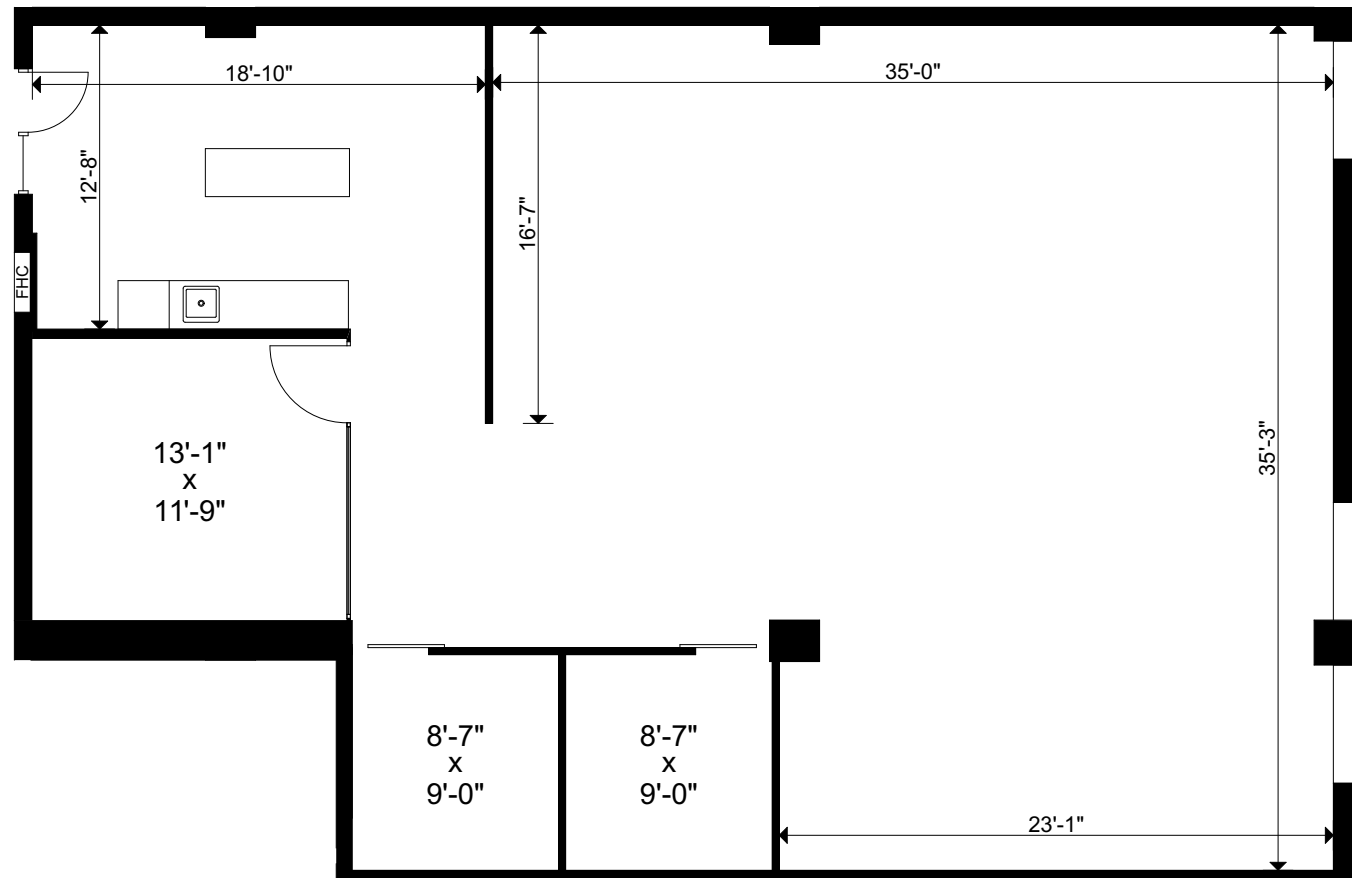

Version:	Prepared:	15/08/2023
V2	Measured:	N/A

111 Peter Street
Toronto, Ontario
Canada

Suite 505

Rentable Area
2,008 sq ft

This work product has not been independently verified by Extreme Measures Inc. Extreme Measures Inc. is not liable for any errors, omissions or inaccuracies that may result from such information. No party may rely on this work product without the receipt of a reliance letter from Extreme Measures Inc.

Version: *FP1A* Prepared: 03/10/2023
Measured: 22/09/2023

111 Peter Street
Toronto, Ontario
Canada

Floor 05

This work product has been prepared by Extreme Measures Inc. pursuant to a contract with the Client for the sole benefit of and use by the Client. No third party may rely on this work product without the receipt of a reliance letter from Extreme Measures Inc.