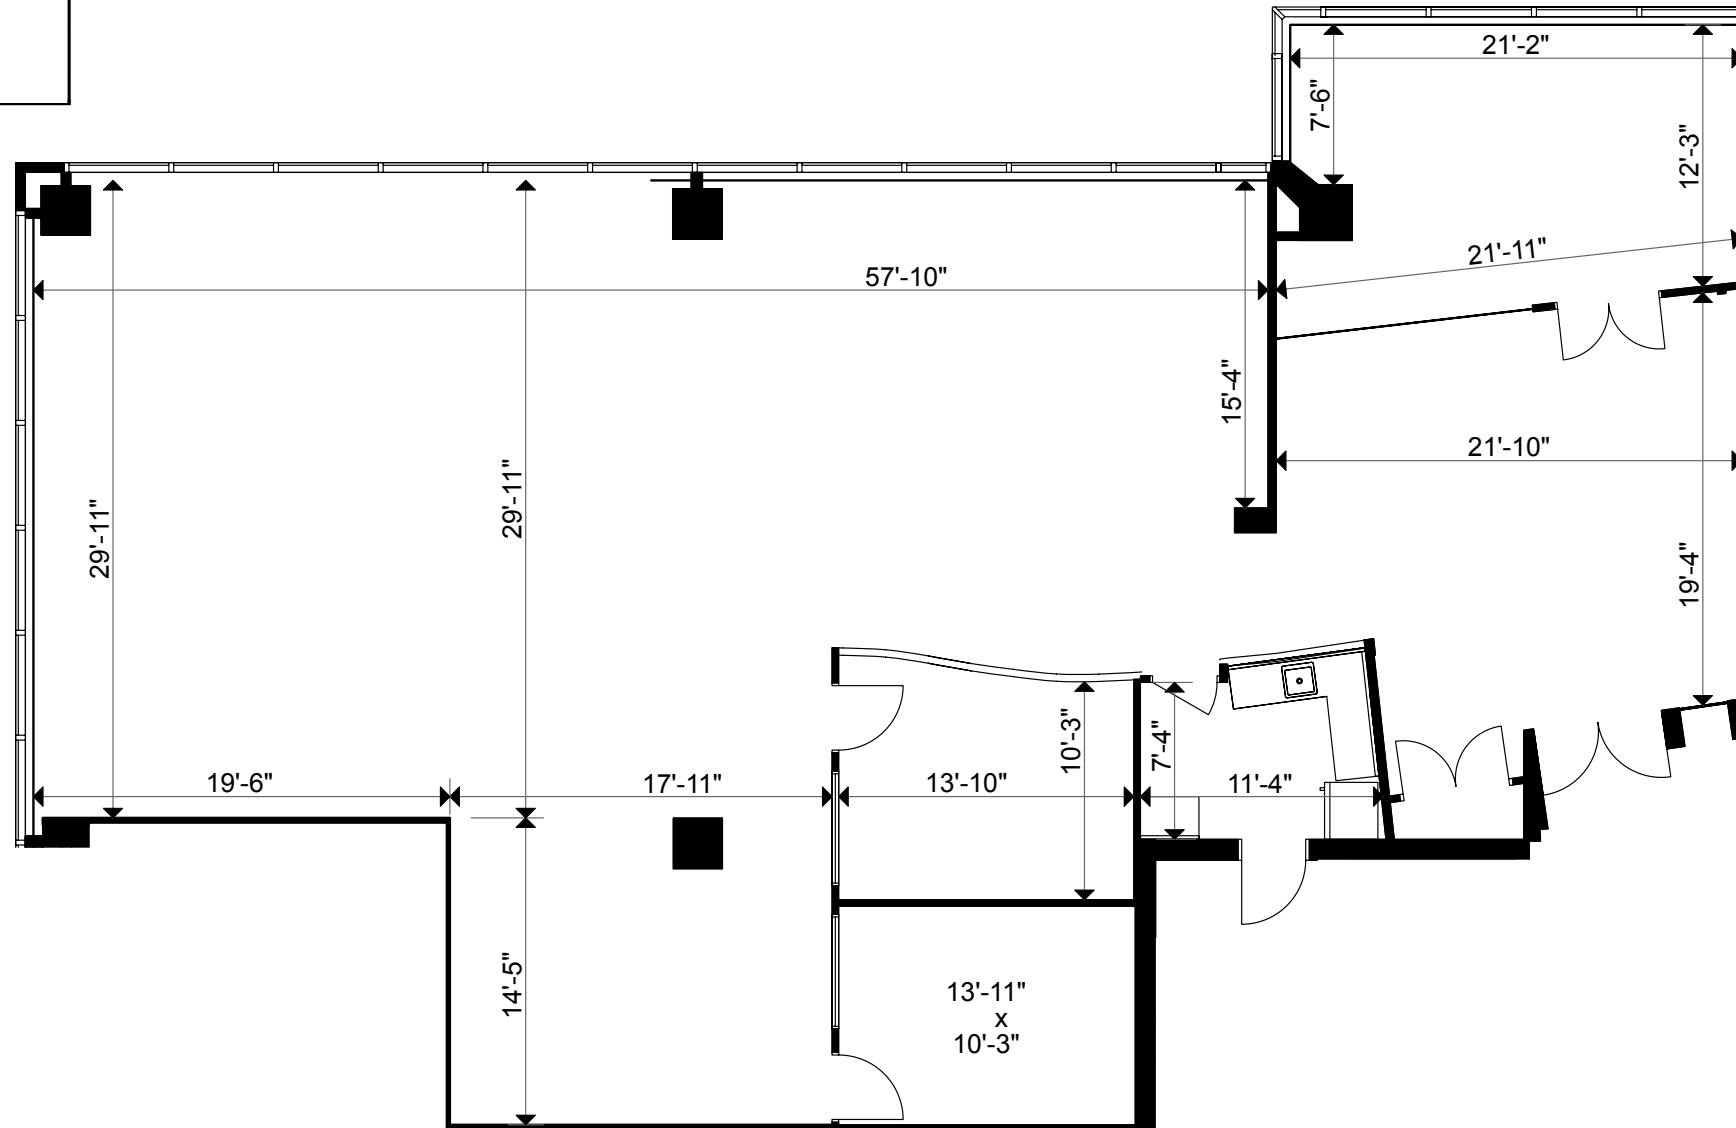

Version	Created: 05/31/2022
V1	Measured: 03/12/2021

Yonge-Norton Centre  
5255 Yonge Street  
Toronto, Ontario, Canada  
**Suite 1220**

Total Rentable Area: 3,803 sq ft  
Please refer to corresponding  
BOMA Office 1996 Area Chart:  
*yonge-nortoncentre-5255yonge-  
b96-12a.pdf*

Version <b>FP7A</b>	Created: 03/07/2022 Measured: 03/12/2021
------------------------	---

Yonge-Norton Centre  
5255 Yonge Street  
Toronto, Ontario, Canada  
**Floor 12**

This work product has been prepared by Extreme Measures Inc. pursuant to a contract with the Client for the sole benefit of and use by the Client. No third party may rely on this work product without the receipt of a reliance letter from Extreme Measures Inc.