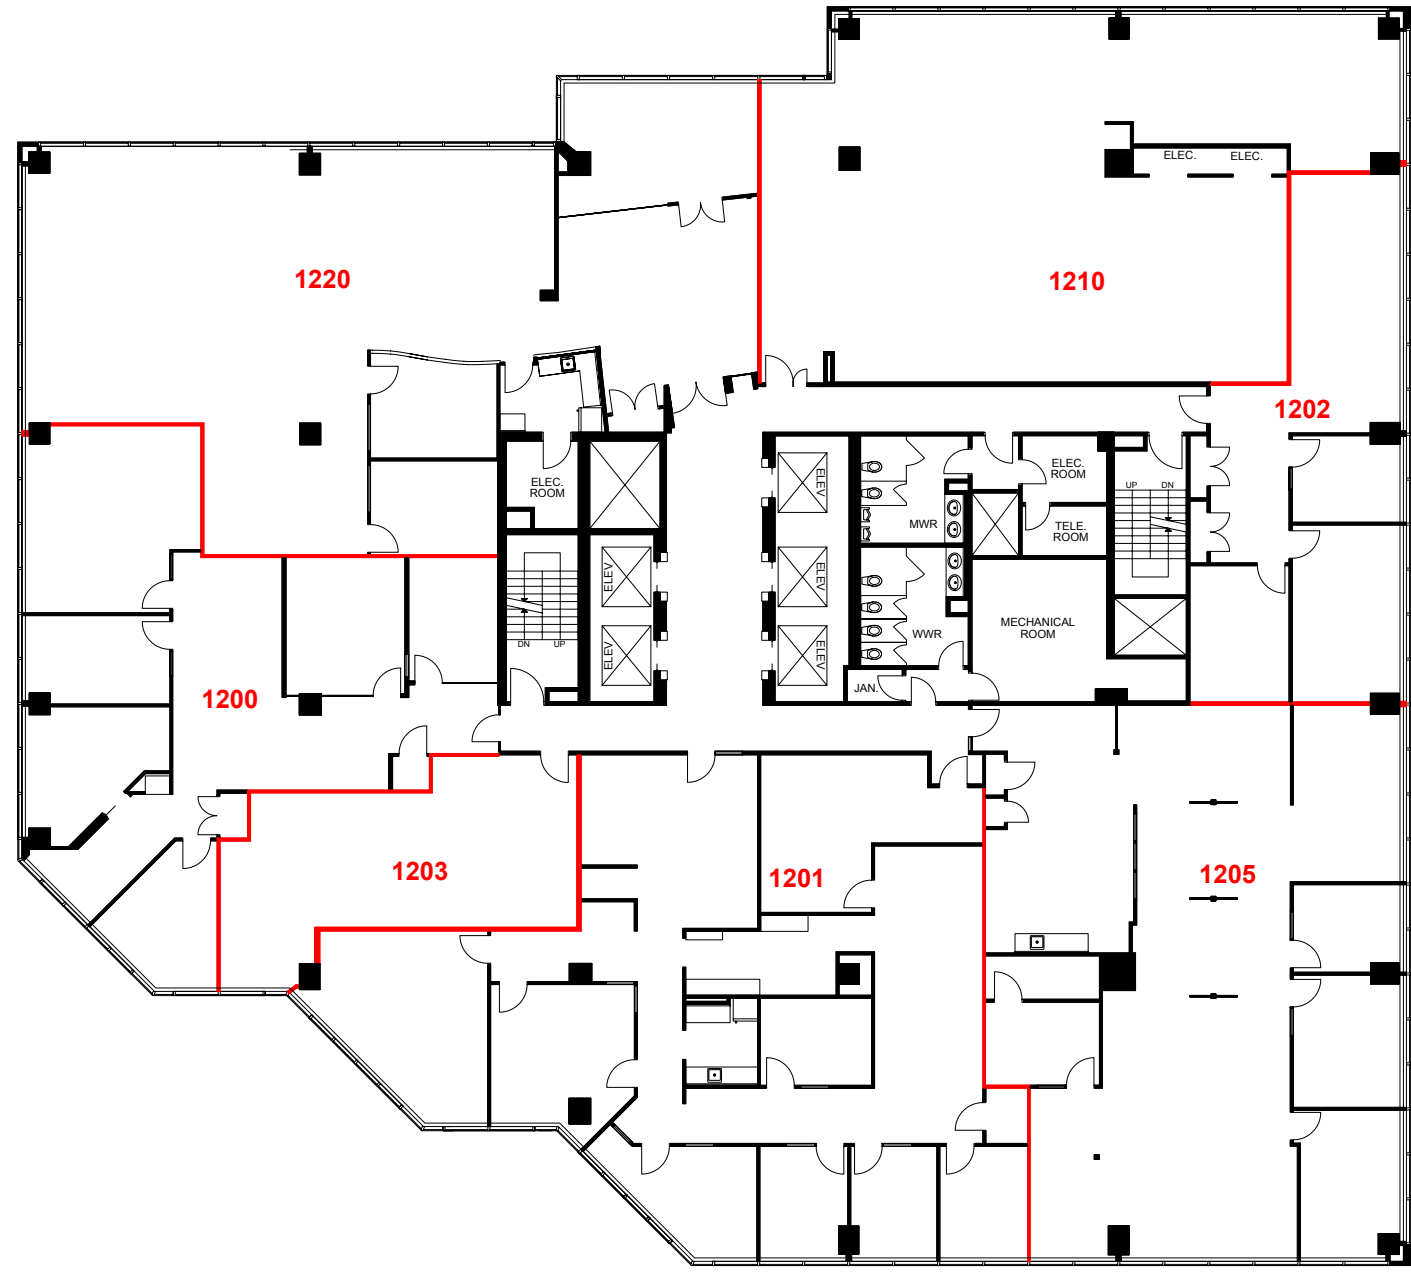

Version	Created: 05/31/2022
V1	Measured: 03/12/2021

Yonge-Norton Centre  
5255 Yonge Street  
Toronto, Ontario, Canada  
**Suite 1220**

Total Rentable Area: 3,803 sq ft  
Please refer to corresponding  
BOMA Office 1996 Area Chart:  
*yonge-nortoncentre-5255yonge-  
b96-12a.pdf*

Version <b>FP7A</b>	Created: 03/07/2022 Measured: 03/12/2021
------------------------	---

Yonge-Norton Centre  
5255 Yonge Street  
Toronto, Ontario, Canada  
**Floor 12**

This work product has been prepared by Extreme Measures Inc. pursuant to a contract with the Client for the sole benefit of and use by the Client. No third party may rely on this work product without the receipt of a reliance letter from Extreme Measures Inc.