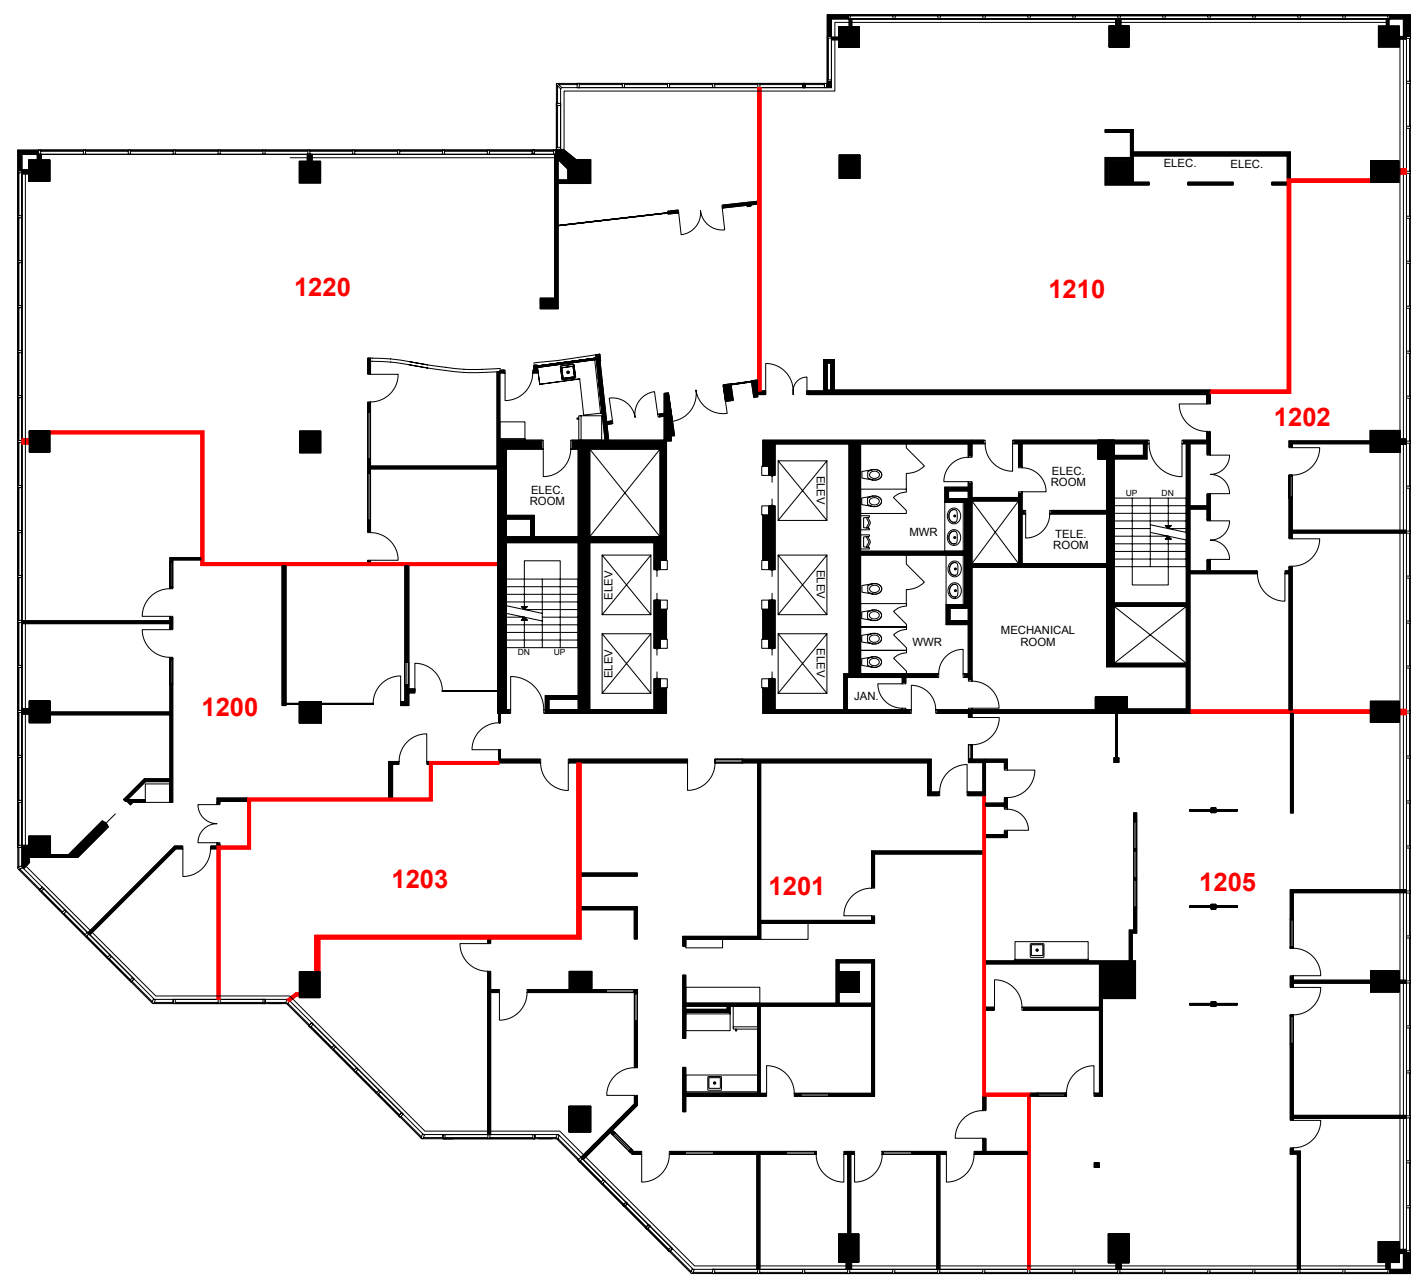

Version	Created: 08/31/2020
V4	Measured: 11/29/2019

Yonge-Norton Centre
5255 Yonge Street
Toronto, Ontario, Canada

Suite 1205

3,408 sq ft
Please refer to corresponding
BOMA Office 1996 Area Chart:
*yonge-nortoncentre-5255yonge-
b96-10a.pdf*

Version FP7A	Created: 03/07/2022 Measured: 03/12/2021
------------------------	---

Yonge-Norton Centre
5255 Yonge Street
Toronto, Ontario, Canada
Floor 12

This work product has been prepared by Extreme Measures Inc. pursuant to a contract with the Client for the sole benefit of and use by the Client. No third party may rely on this work product without the receipt of a reliance letter from Extreme Measures Inc.