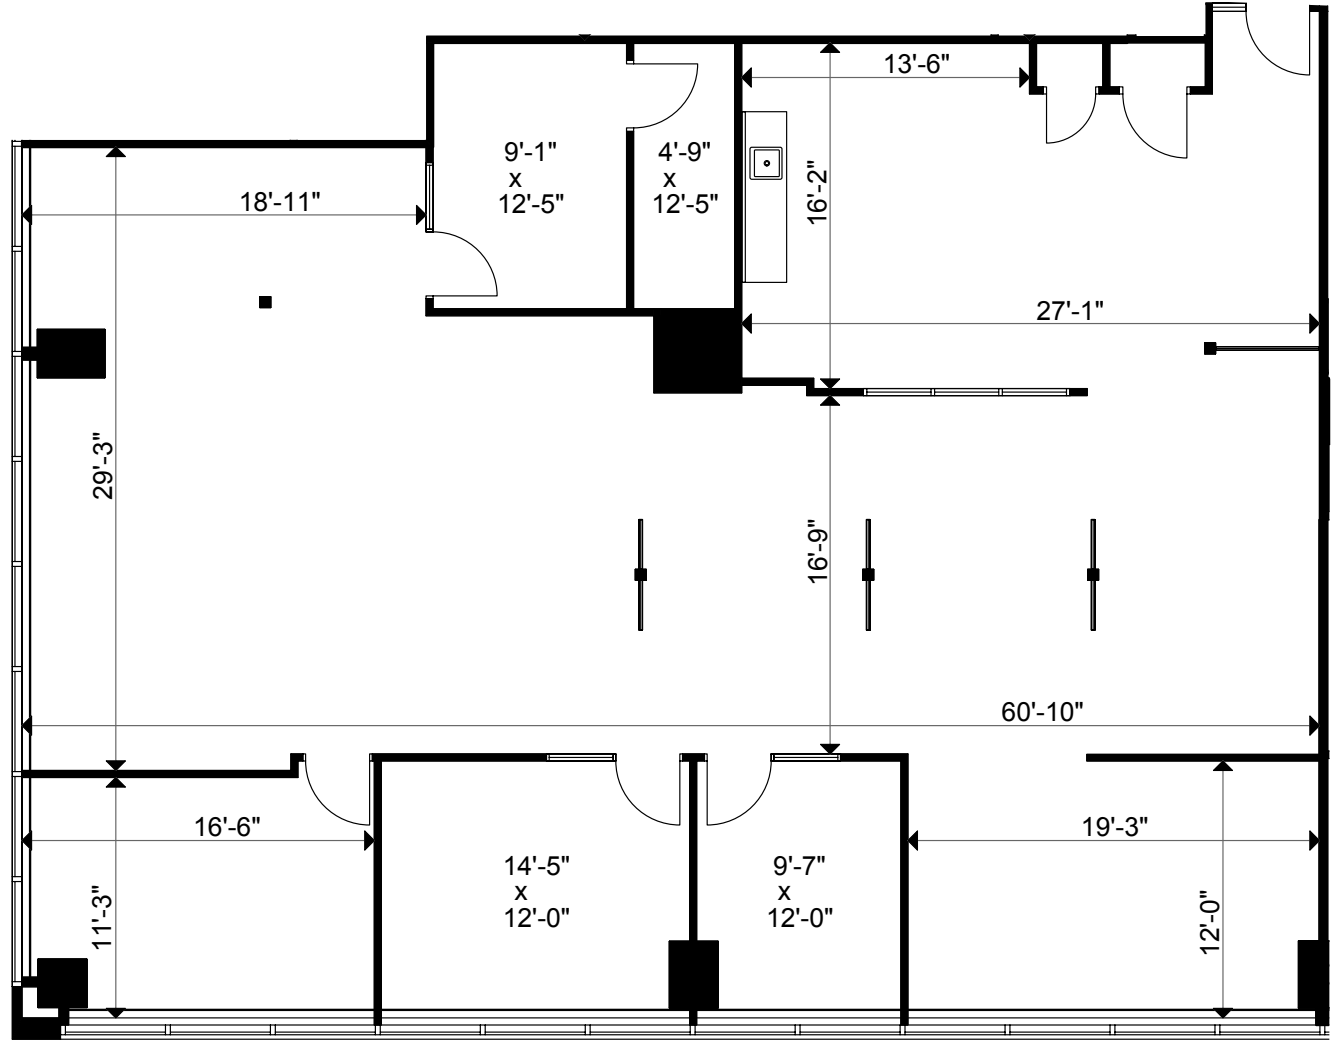

Version	Created: 08/31/2020
V4	Measured: 11/29/2019

Yonge-Norton Centre
5255 Yonge Street
Toronto, Ontario, Canada

Suite 1205

3,408 sq ft
Please refer to corresponding
BOMA Office 1996 Area Chart:
*yonge-nortoncentre-5255yonge-
b96-10a.pdf*

Version FP7A	Created: 03/07/2022 Measured: 03/12/2021
------------------------	---

Yonge-Norton Centre
5255 Yonge Street
Toronto, Ontario, Canada
Floor 12

This work product has been prepared by Extreme Measures Inc. pursuant to a contract with the Client for the sole benefit of and use by the Client. No third party may rely on this work product without the receipt of a reliance letter from Extreme Measures Inc.