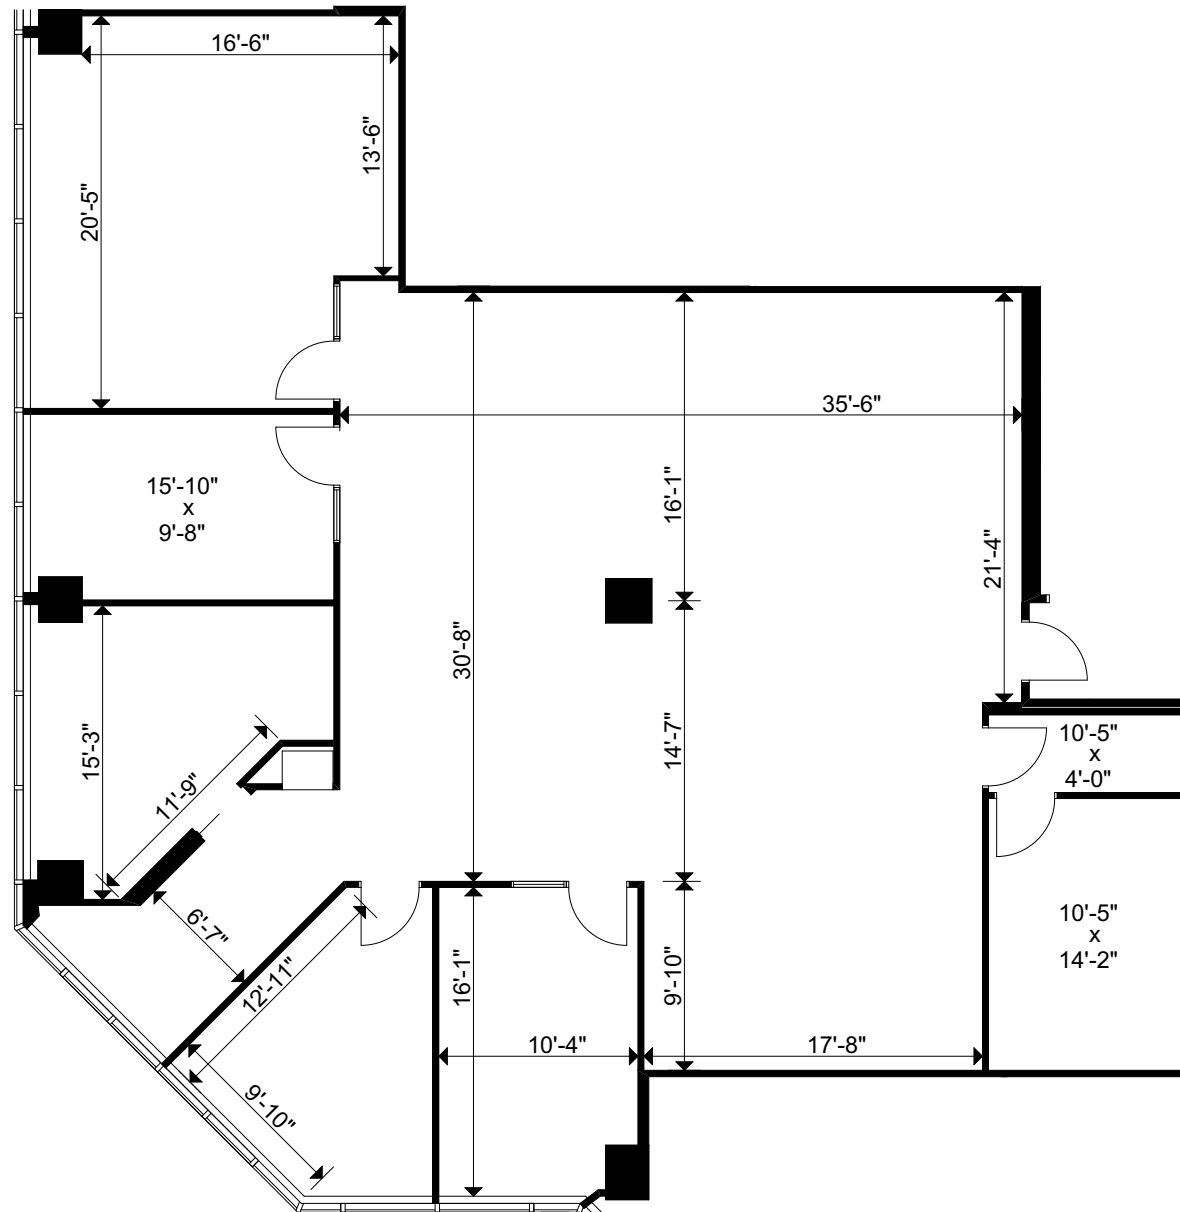

Version: V2 Prepared: 02/10/2017 Measured: 25/09/2017

5255 Yonge Street  
Toronto, Ontario

Suite 1200

Rentable Area  
3,356 sq ft

This work product has been prepared by Extreme Measures Inc. pursuant to a contract with the Client for the sole benefit of and use by the Client. No third party may rely on this work product without the receipt of a reliance letter from Extreme Measures Inc.

Version <b>FP7A</b>	Created: 03/07/2022 Measured: 03/12/2021
------------------------	---

Yonge-Norton Centre  
5255 Yonge Street  
Toronto, Ontario, Canada  
**Floor 12**

This work product has been prepared by Extreme Measures Inc. pursuant to a contract with the Client for the sole benefit of and use by the Client. No third party may rely on this work product without the receipt of a reliance letter from Extreme Measures Inc.