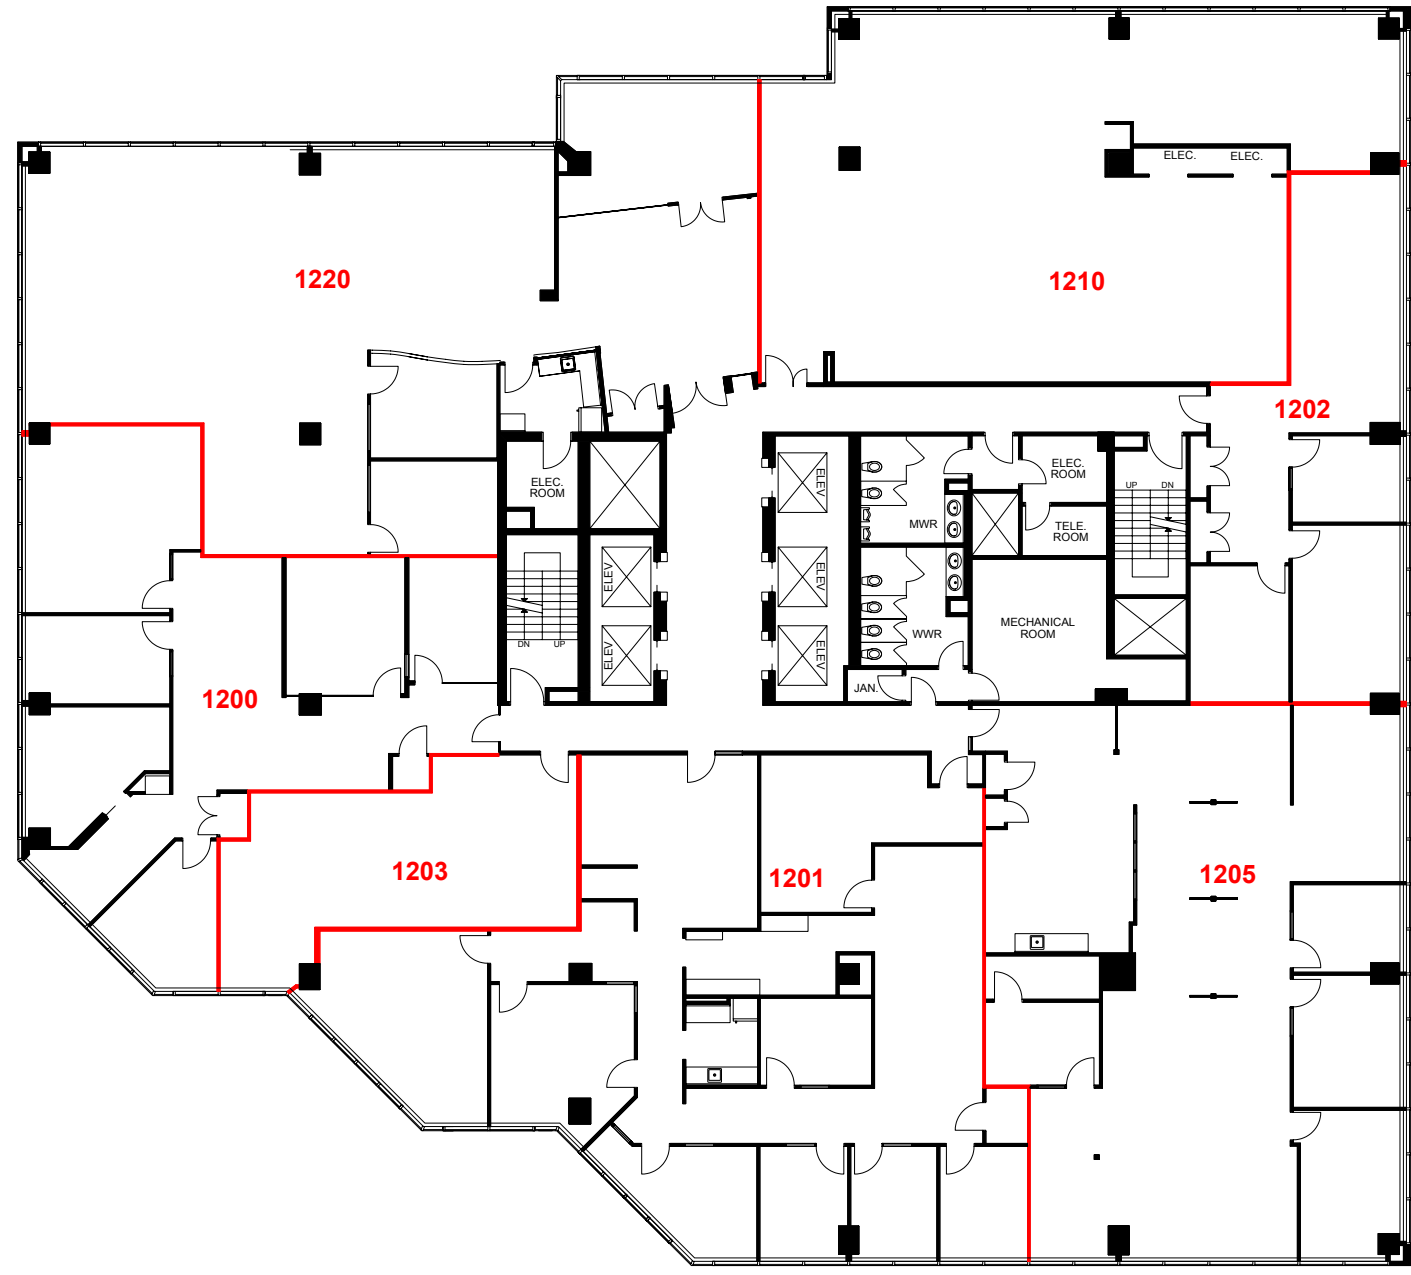

Version: V2 Prepared: 02/10/2017 Measured: 25/09/2017

5255 Yonge Street  
Toronto, Ontario

Suite 1200

Rentable Area  
3,356 sq ft

This work product has been prepared by Extreme Measures Inc. pursuant to a contract with the Client for the sole benefit of and use by the Client. No third party may rely on this work product without the receipt of a reliance letter from Extreme Measures Inc.

Version <b>FP7A</b>	Created: 03/07/2022 Measured: 03/12/2021
------------------------	---

Yonge-Norton Centre  
5255 Yonge Street  
Toronto, Ontario, Canada  
**Floor 12**

This work product has been prepared by Extreme Measures Inc. pursuant to a contract with the Client for the sole benefit of and use by the Client. No third party may rely on this work product without the receipt of a reliance letter from Extreme Measures Inc.