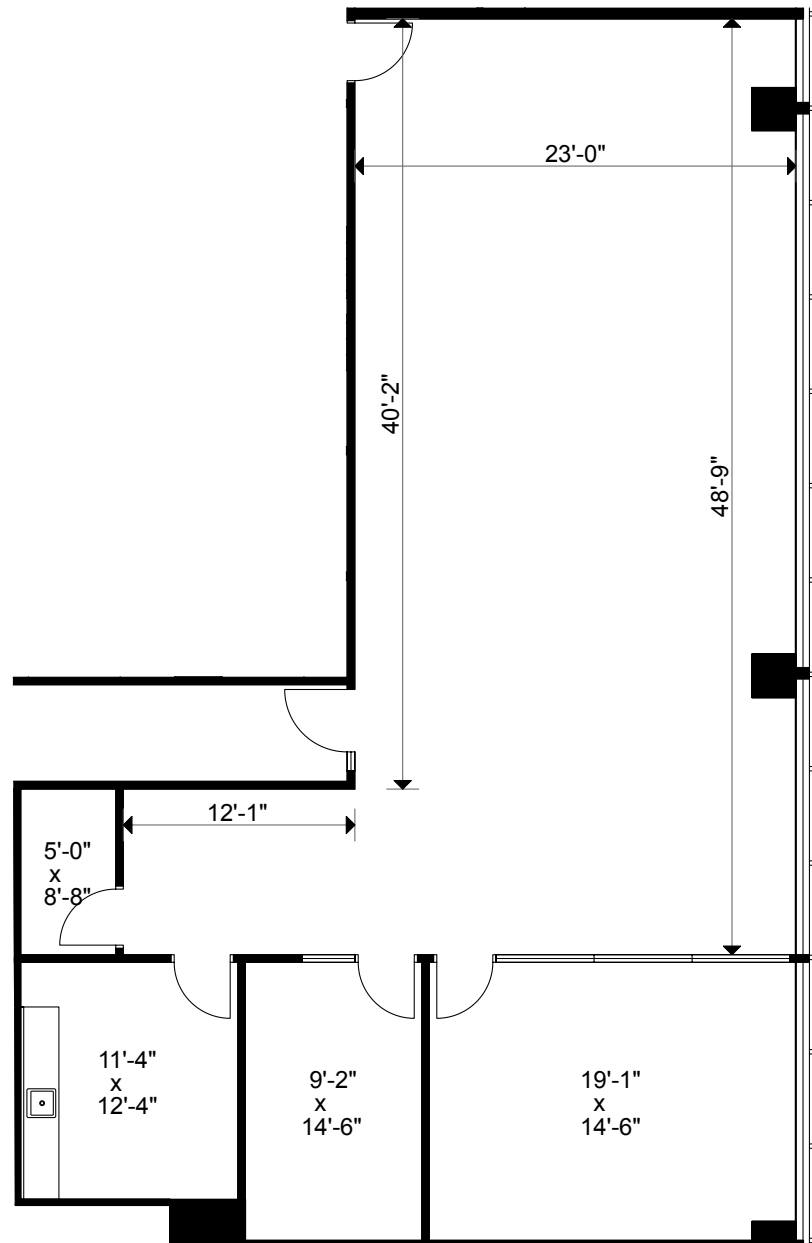

Version	Created: 02/07/2023
V2	Measured: 01/10/2019

Yonge-Norton Centre
5255 Yonge Street
Toronto, Ontario, Canada

Suite 705

Total Rentable Area: 2,518 sq ft
Please refer to corresponding
BOMA Office 1996 Area Chart:
*yonge-nortoncentre-5255yonge-
b96-12a.pdf*

Version	Created: 01/22/2019
FP2B	Measured: 01/10/2019

Yonge-Norton Centre
5255 Yonge Street
Toronto, Ontario, Canada

Floor 7

This work product has been prepared by Extreme Measures Inc. pursuant to a contract with the Client for the sole benefit of and use by the Client. No third party may rely on this work product without the receipt of a reliance letter from Extreme Measures Inc.