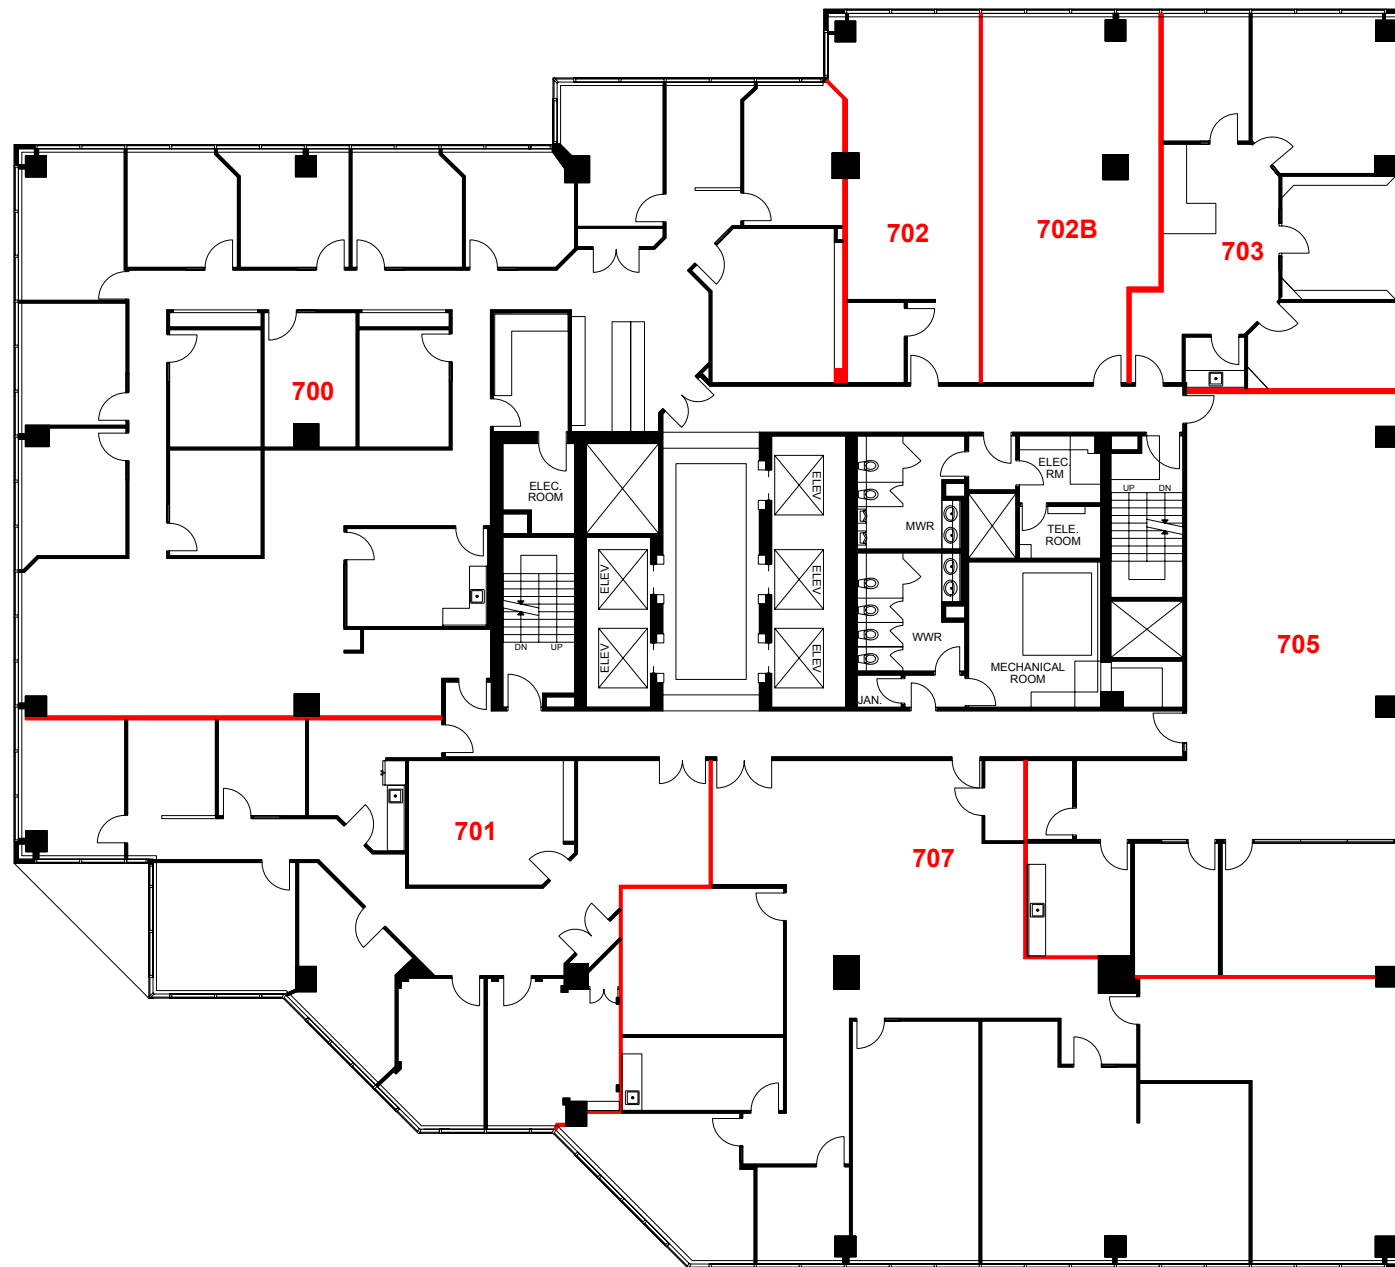

Version	Created: 02/07/2023
V2	Measured: 01/10/2019

Yonge-Norton Centre
5255 Yonge Street
Toronto, Ontario, Canada

Suite 705

Total Rentable Area: 2,518 sq ft
Please refer to corresponding
BOMA Office 1996 Area Chart:
*yonge-nortoncentre-5255yonge-
b96-12a.pdf*

Version	Created: 01/22/2019
FP2B	Measured: 01/10/2019

Yonge-Norton Centre
5255 Yonge Street
Toronto, Ontario, Canada

Floor 7

This work product has been prepared by Extreme Measures Inc. pursuant to a contract with the Client for the sole benefit of and use by the Client. No third party may rely on this work product without the receipt of a reliance letter from Extreme Measures Inc.