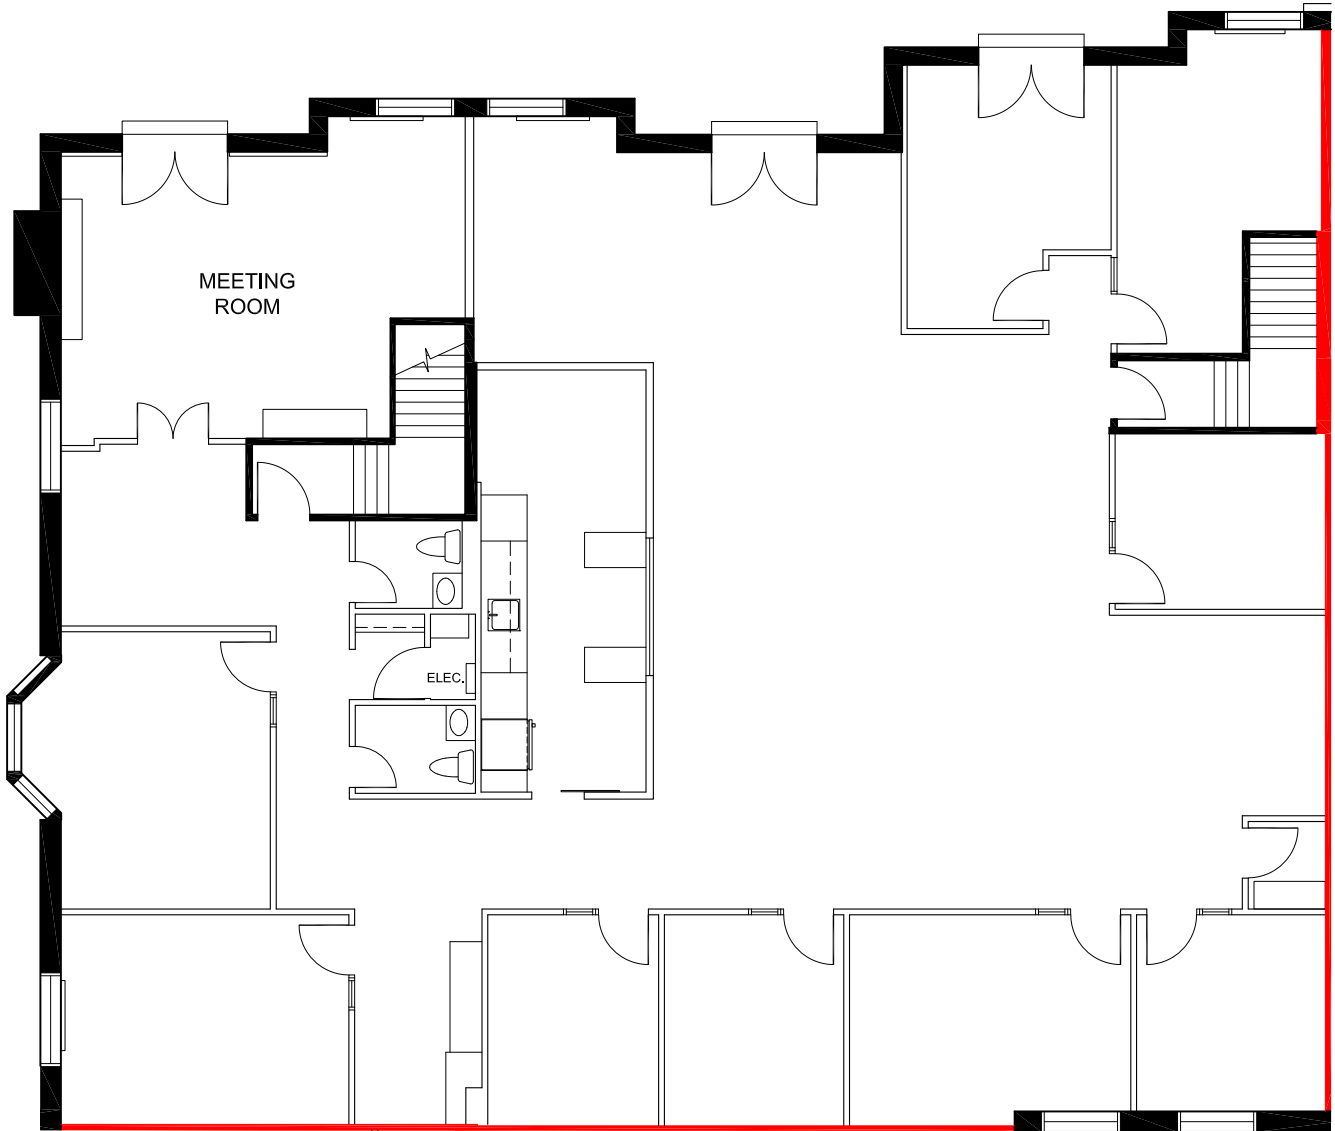

KEY PLAN

MEETING ROOM

ELEC.

— DEMISING WALL

**SUITE 205**  
**RENTABLE AREA = 4,334 SF**

ABOVE AREAS CALCULATED AS PER  
 CENTENNIAL CENTRE STANDARD NET LEASE

5401 Eglinton Ave. W.  
 Etobicoke, Ontario  
 Suite 205