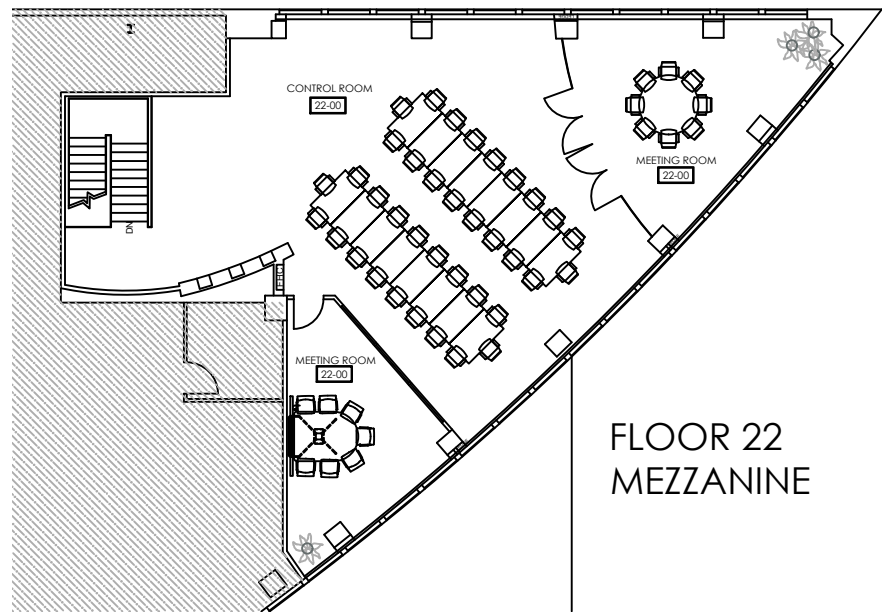

FLOOR 21

21ST FLOOR OFFICE MATRIX	
WORKSTATION (INCL 16 HOTELING)	171
PRIVATE OFFICE	8
COLLABORATION	1
LARGE MEETING ROOM (24 PPL)	1
MEETING ROOM (10 PPL)	1
PHONE/MTG ROOM	2
PHONE ROOM	3
PRINT STATION	2
KITCHEN / COFFEE /CAFE	2
LOCKERS (EMPLOYEE)	160
CONTEMPLATION/PRAYER ROOM	1
DRAWING REVIEW AREA	2
22ND FLOOR - MEZZANINE MATRIX	
CONTROL ROOM (36 PPL)	1
MEETING ROOM (7 - 8 PPL)	2

FLOOR 22  
MEZZANINE