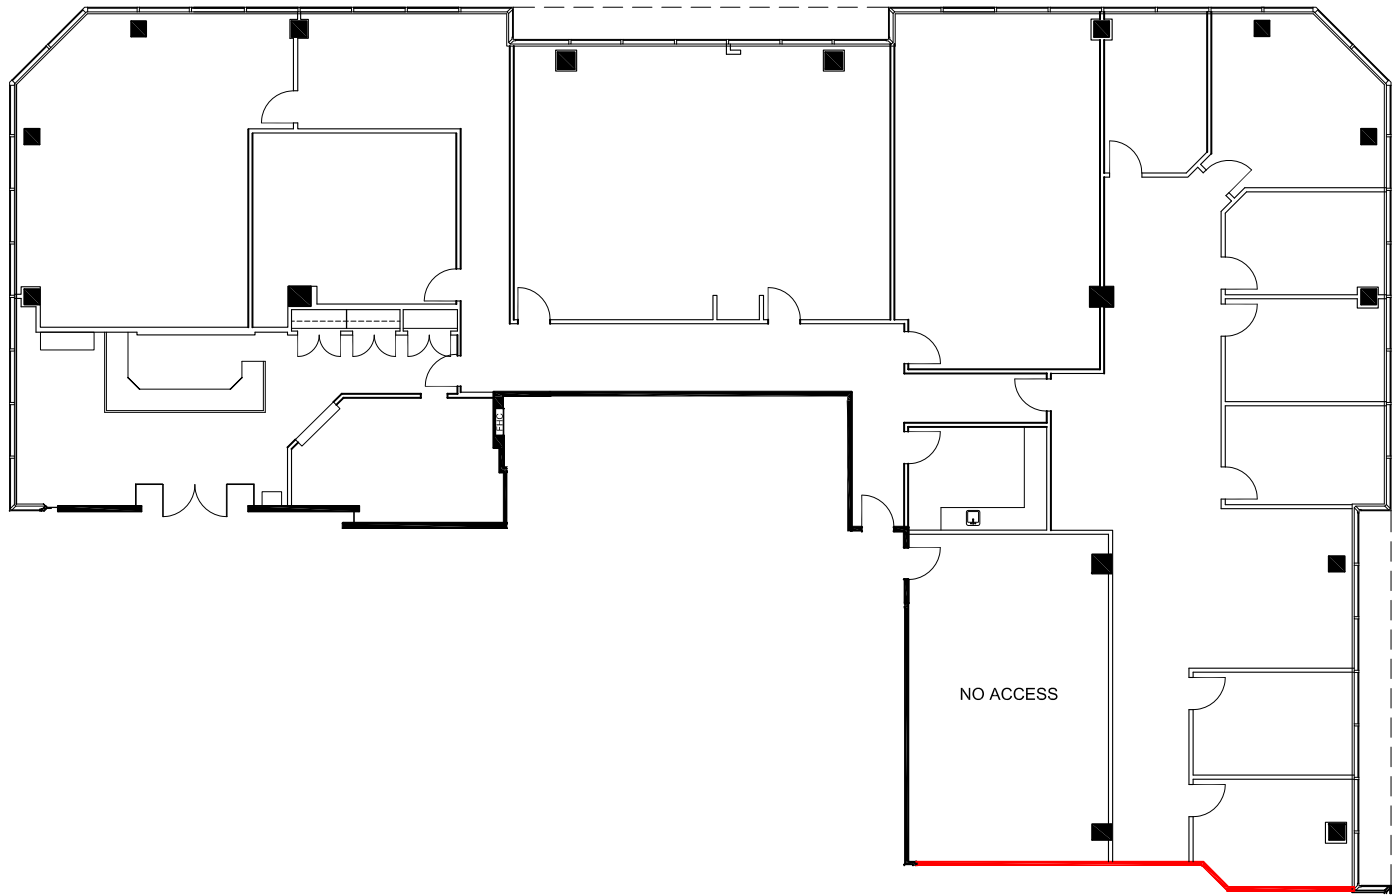

KEY PLAN

 DEMISING WALL

SUITE 100
RENTABLE AREA = 7,879 SF

ABOVE INFORMATION ESTABLISHED ACCORDING
 TO ANSI / BOMA Z65.1 1996

October 23, 2020

© 2020 Space Database Inc. All Rights Reserved

5995 Avebury Road
 Mississauga, Ontario
 Suite 100