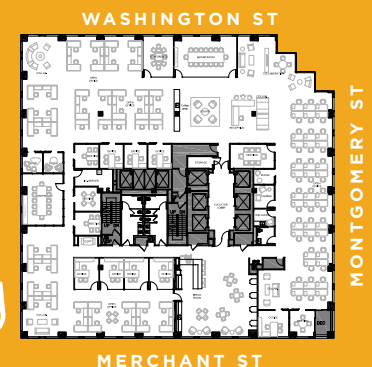

# SUITE 500\*

5TH FLOOR | 17,734 RSF | AVAIL. NOW

BRAND NEW FULL FLOOR SPEC SUITE CONSISTING OF A RECEPTION AREA, 3 CONFERENCE ROOMS, 5 MEETING ROOMS, 2 LOUNGE/ BREAK AREAS, 8 PRIVATE OFFICES, 4 PHONE ROOMS, COPY AREA, KITCHEN, THE ABILITY TO ACCOMMODATE UP TO 104 OPEN OFFICE WORKSTATIONS, AND 1 PRIVATE DECK

\*HYPOTHETICAL FURNITURE PLAN