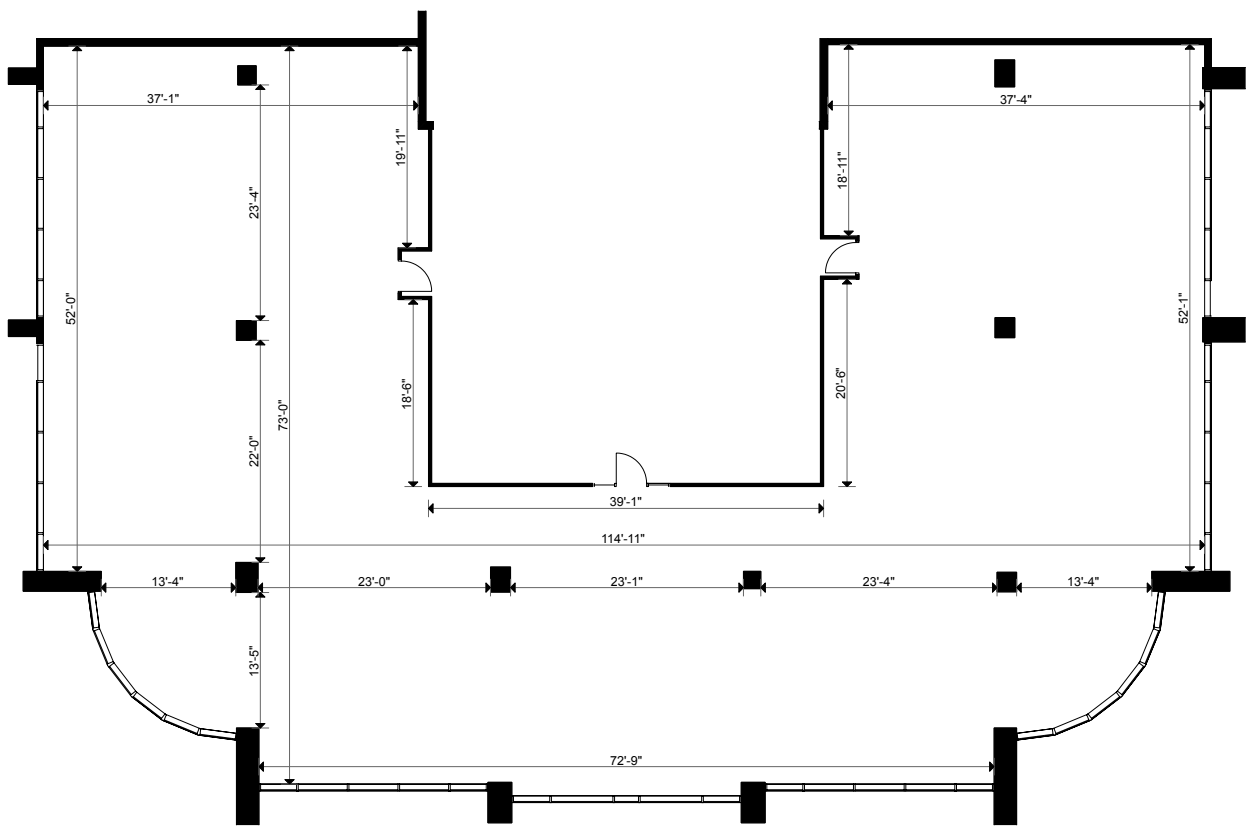

Version	Created: 11/29/2022
V1	Measured: 07/31/2002

1420 Blair Place
Ottawa, Ontario, Canada
Suite 200

Total Rentable Area: 8,051 sq ft
*Please refer to corresponding
BOMA Office 1996 Area Chart:
1420blair-b96-30a.pdf*