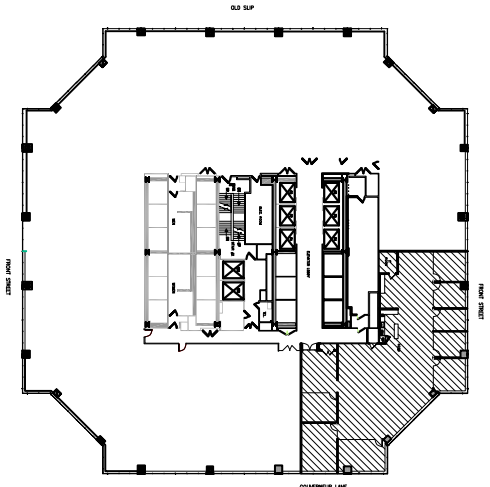

SCALE: 1/16" = 1'

KEY PLAN

LEGEND	
EXECUTIVE OFFICES	1
STANDARD OFFICE	5
CONFERENCE ROOM	2
BENCHING	34
CAFE / PANTRY	1
RECEPTION	1
TOTAL PERSONS	40
TOTAL RSF	6,789