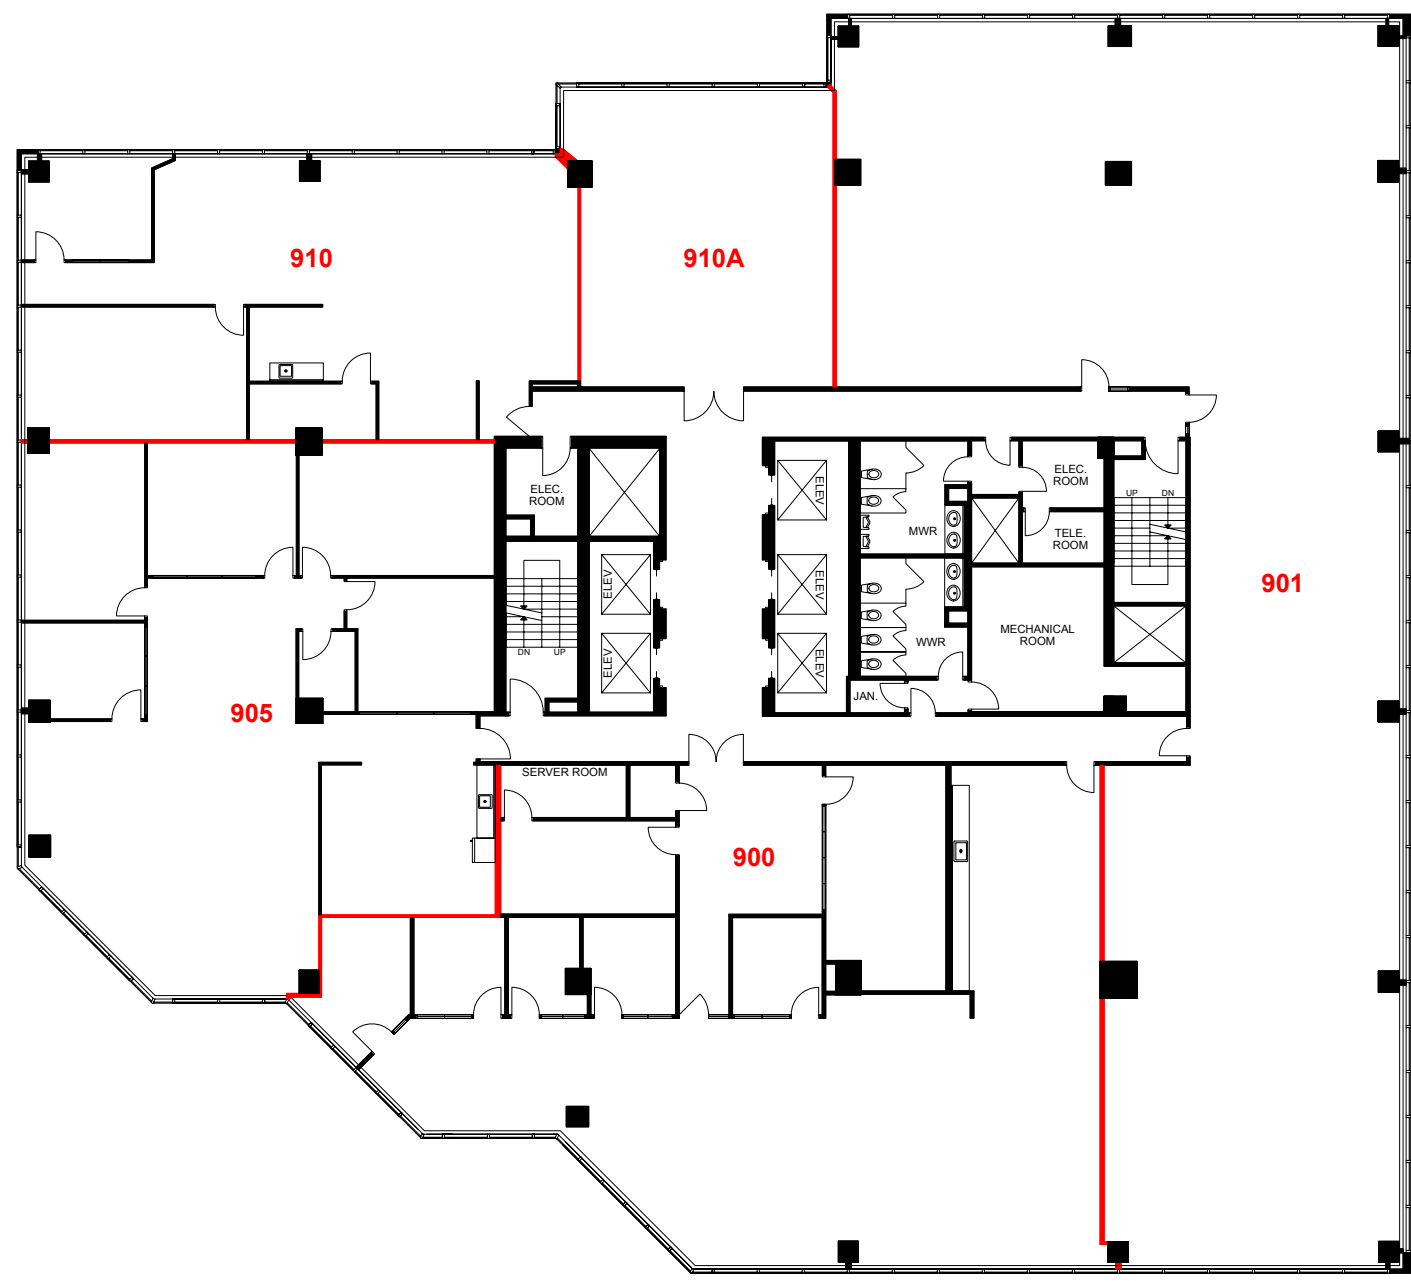

Version FP4A	Created: 01/14/2019 Measured: 01/10/2019
------------------------	---

Yonge-Norton Centre
5255 Yonge Street
Toronto, Ontario, Canada

Floor 9

This work product has been prepared by Extreme Measures Inc. pursuant to a contract with the Client for the sole benefit of and use by the Client. No third party may rely on this work product without the receipt of a reliance letter from Extreme Measures Inc.