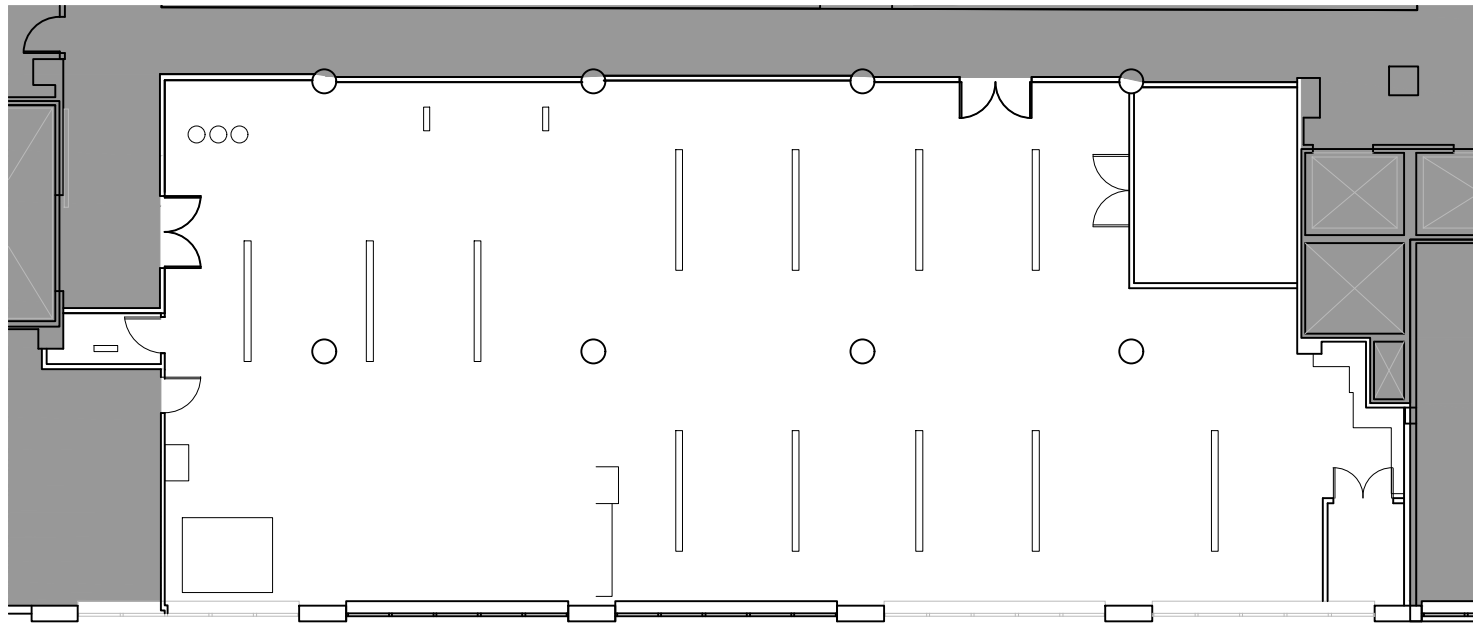

KEY PLAN

SCALE 1/16" = 1'-0"

AS-BUILT
EXISTING CONDITIONS

SUITE 501
37-18 NORTHERN BLVD
LIC, NEW YORK

S:\Construction\Manhattan\37-18 SMP Building\Regional\AsBuilts\2022 asb-1	
FILE NAME	PLOT DATE
37-18 Northern Boulevard - SMP Building-Floor 5-AS BUILT PLAN.dwg	
DATE	Jun 30, 22
DRAWN BY	sching
DRAWING NO.	
EX-1	