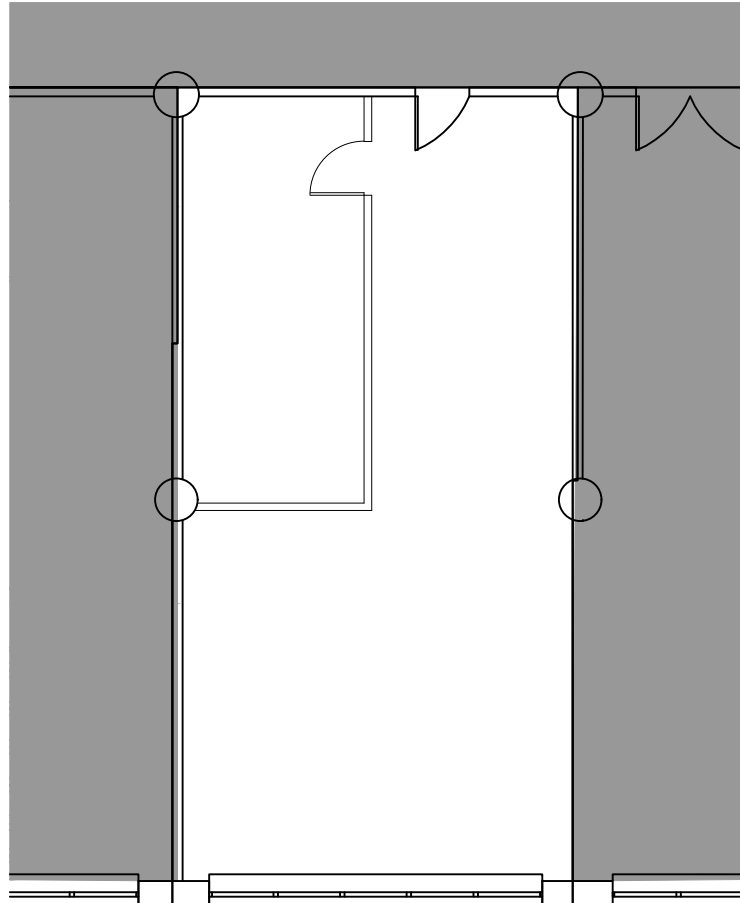

KEY PLAN

SCALE 3/32" = 1'-0"

AS-BUILT
EXISTING CONDITIONS

SUITE 304
37-18 NORTHERN BLVD
LIC, NEW YORK

S:\Construction\Manhattan\37-18 SMP Building\Regional\AsBuilts\2022\asb-1	
FILE NAME	PLOT DATE
37-18 Northern Boulevard - SMP Building-Floor 3-AS BUILT PLAN.dwg	
DATE	Jun 30, 22
DRAWN BY	sching
DRAWING NO.	
EX-1	