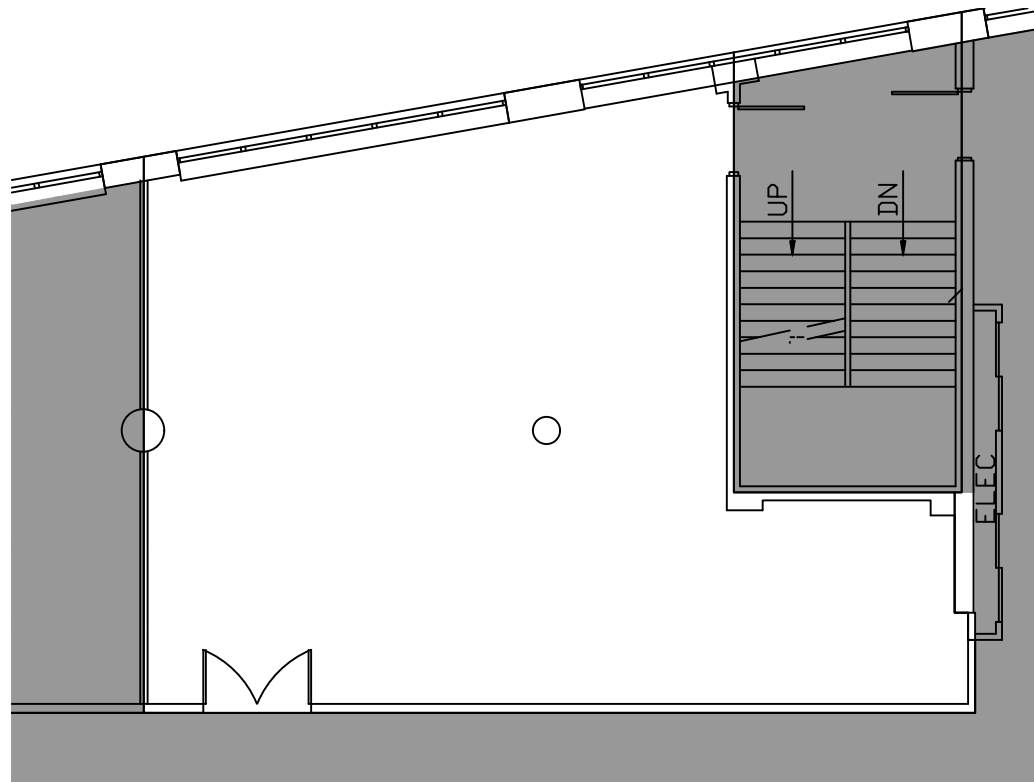

KEY PLAN

SCALE 3/32" = 1'-0"

AS-BUILT
EXISTING CONDITIONS

SUITE 314
37-18 NORTHERN BLVD
LIC, NEW YORK

S:\Construction\Manhattan\37-18 SMP Building\Regional\AsBuilts\2022\asb-1	
FILE NAME	PLOT DATE
37-18 Northern Boulevard - SMP Building-Floor 3-AS BUILT PLAN.dwg	
DATE	JUN 30, 22
DRAWN BY	sching
DRAWING NO.	
EX-1	