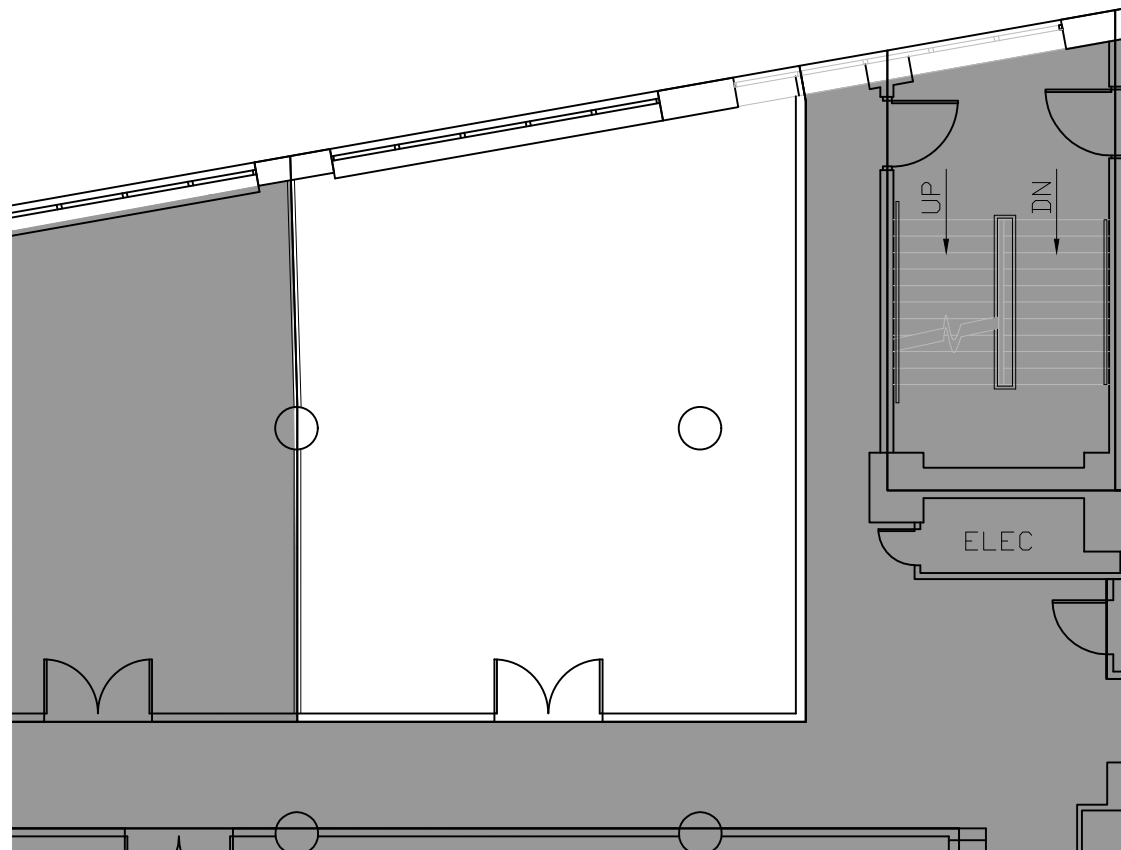

KEY PLAN

SCALE 3/32" = 1'-0"

**AS-BUILT**  
EXISTING CONDITIONS

SUITE 208  
37-18 NORTHERN BLVD  
LIC, NEW YORK

S:\Construction\Manhattan\37-18 SMP Building\Regional\AsBuilts\2022 asb-1	
FILE NAME	PLOT DATE
37-18 Northern Boulevard - SMP Building-Floor 2-AS BUILT PLAN.dwg	
DATE	JUN 30, 22
DRAWN BY	sching
DRAWING NO.	
EX-1	