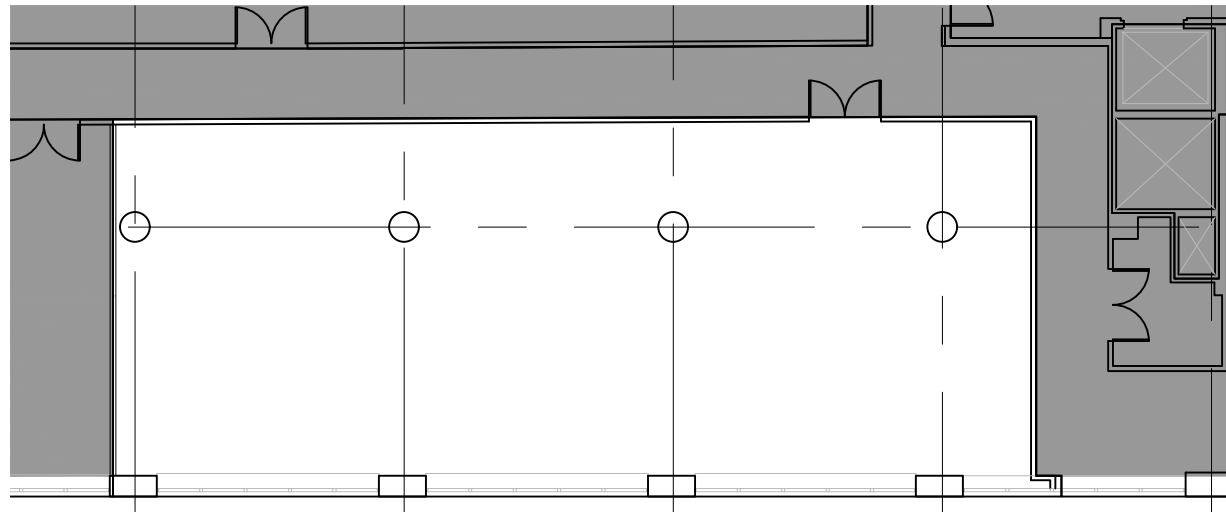

KEY PLAN

SCALE 1/16" = 1'-0"

**AS-BUILT**  
EXISTING CONDITIONS

SUITE107  
37-18 NORTHERN BLVD  
LIC, NEW YORK

S:\Construction\Manhattan\37-18 SMP Building\Regional\AsBuilts\2022\asb-1	
FILE NAME	37-18 Northern Boulevard - SMP Building-Floor 1-AS BUILT PLAN.dwg
DATE	Jun 30, 22
DRAWN BY	sching
PLOT DATE	
DRAWING NO.	EX-1