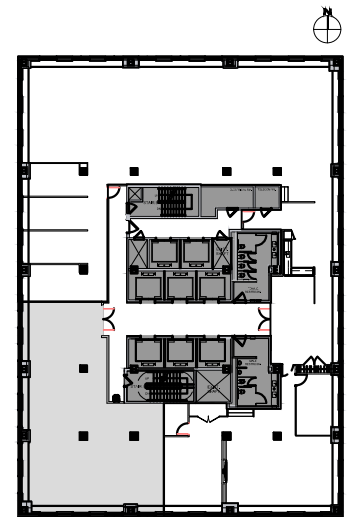

SCALE: 1/8"=1'-0".

KEY PLAN:

**SUITE B**  
MARKETING PLAN

20th FLOOR  
75 ROCKEFELLER PLAZA  
NEW YORK, NEW YORK

PROJECT LOCATION		PLOT DATE	
FILE NAME	DATE	DRAWING NO.	
DRAWN BY		DS-1	