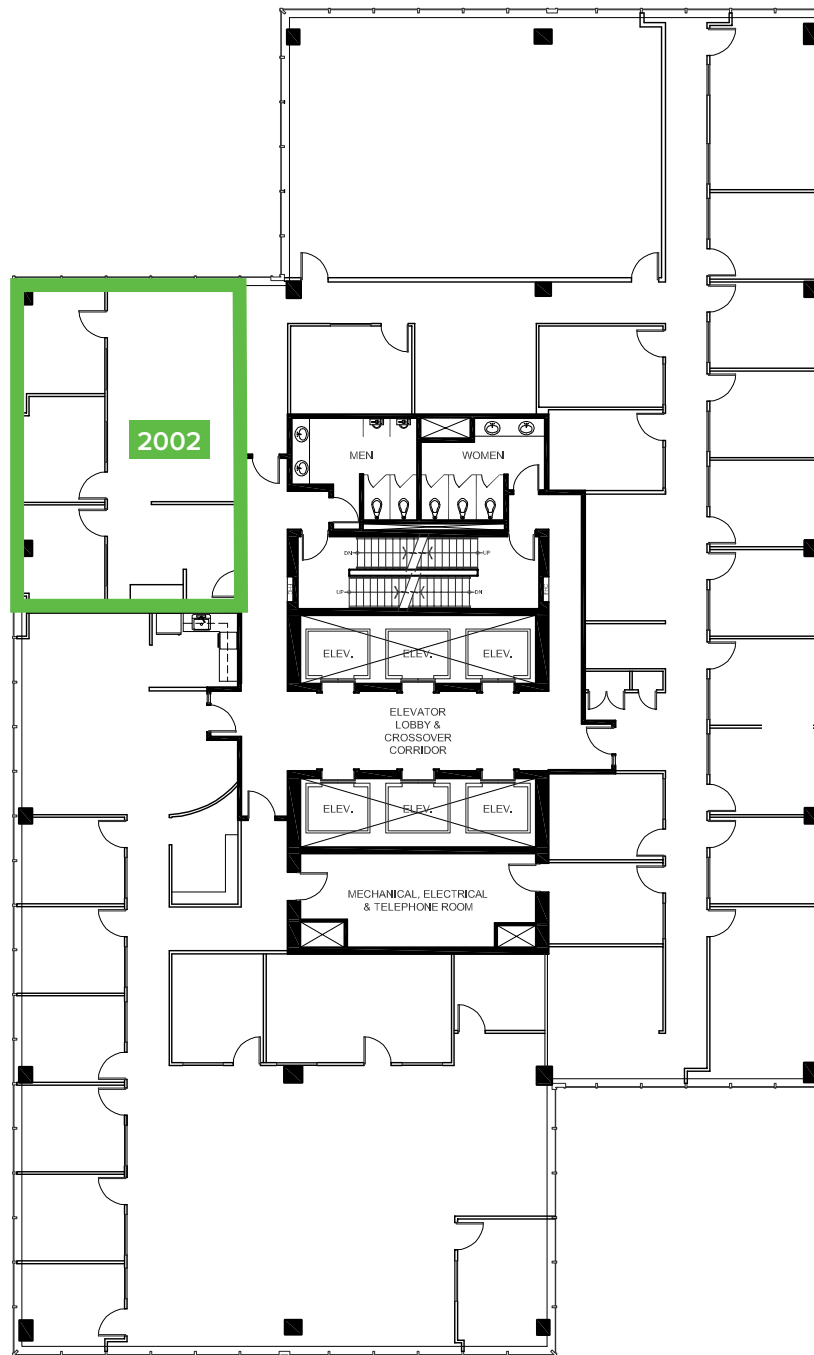

10130 103 STREET CENTRE EDMONTON, ALBERTA

SUITE	SQ. FT.	TYPE	AVAILABILITY	AVAILABLE SUITES
2002	1,053	Office	Immediate	Developed Office Space