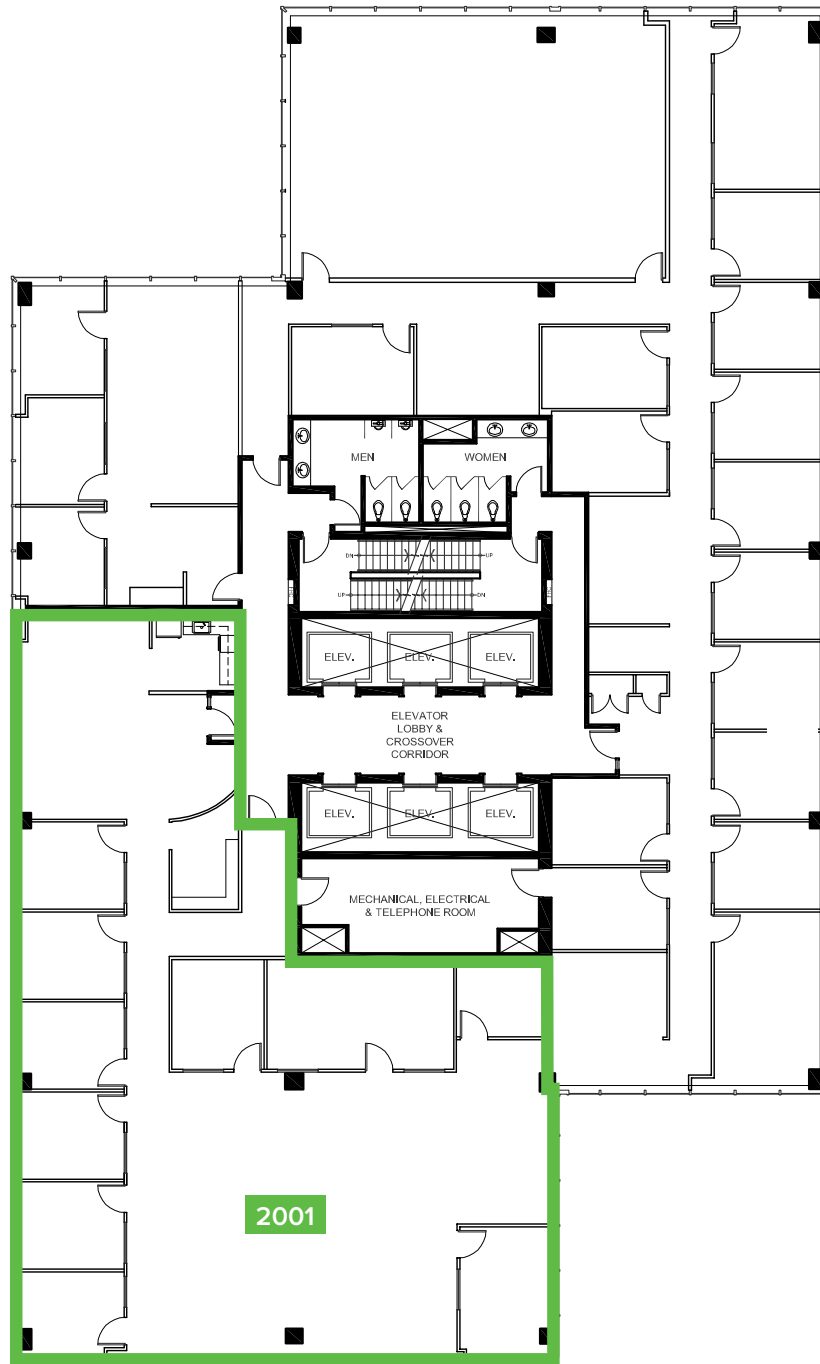

**10130 103 STREET CENTRE
EDMONTON, ALBERTA**

SUITE	SQ. FT.	TYPE	AVAILABILITY	AVAILABLE SUITES
2001	4,278	Office	Immediate	Developed Office Space