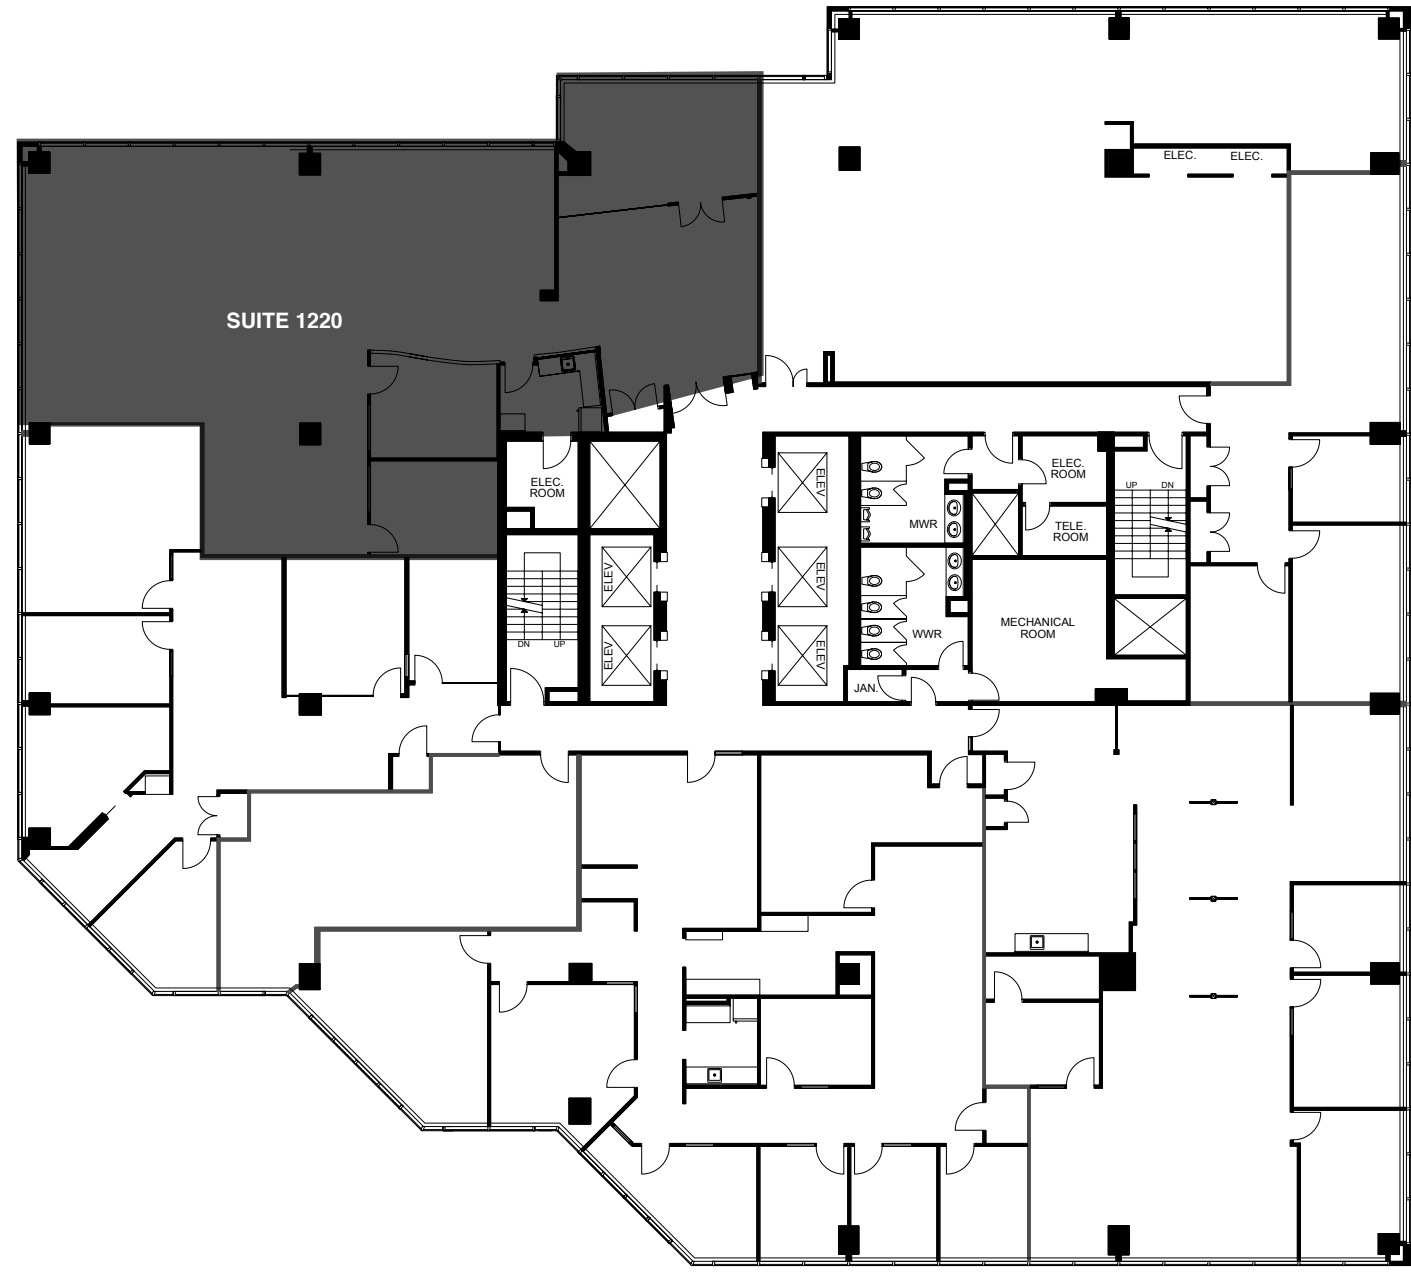

Version <b>FP7A</b>	Created: 03/07/2022 Measured: 03/12/2021
------------------------	---

Yonge-Norton Centre  
5255 Yonge Street  
Toronto, Ontario, Canada  
**Floor 12**

This work product has been prepared by Extreme Measures Inc. pursuant to a contract with the Client for the sole benefit of and use by the Client. No third party may rely on this work product without the receipt of a reliance letter from Extreme Measures Inc.