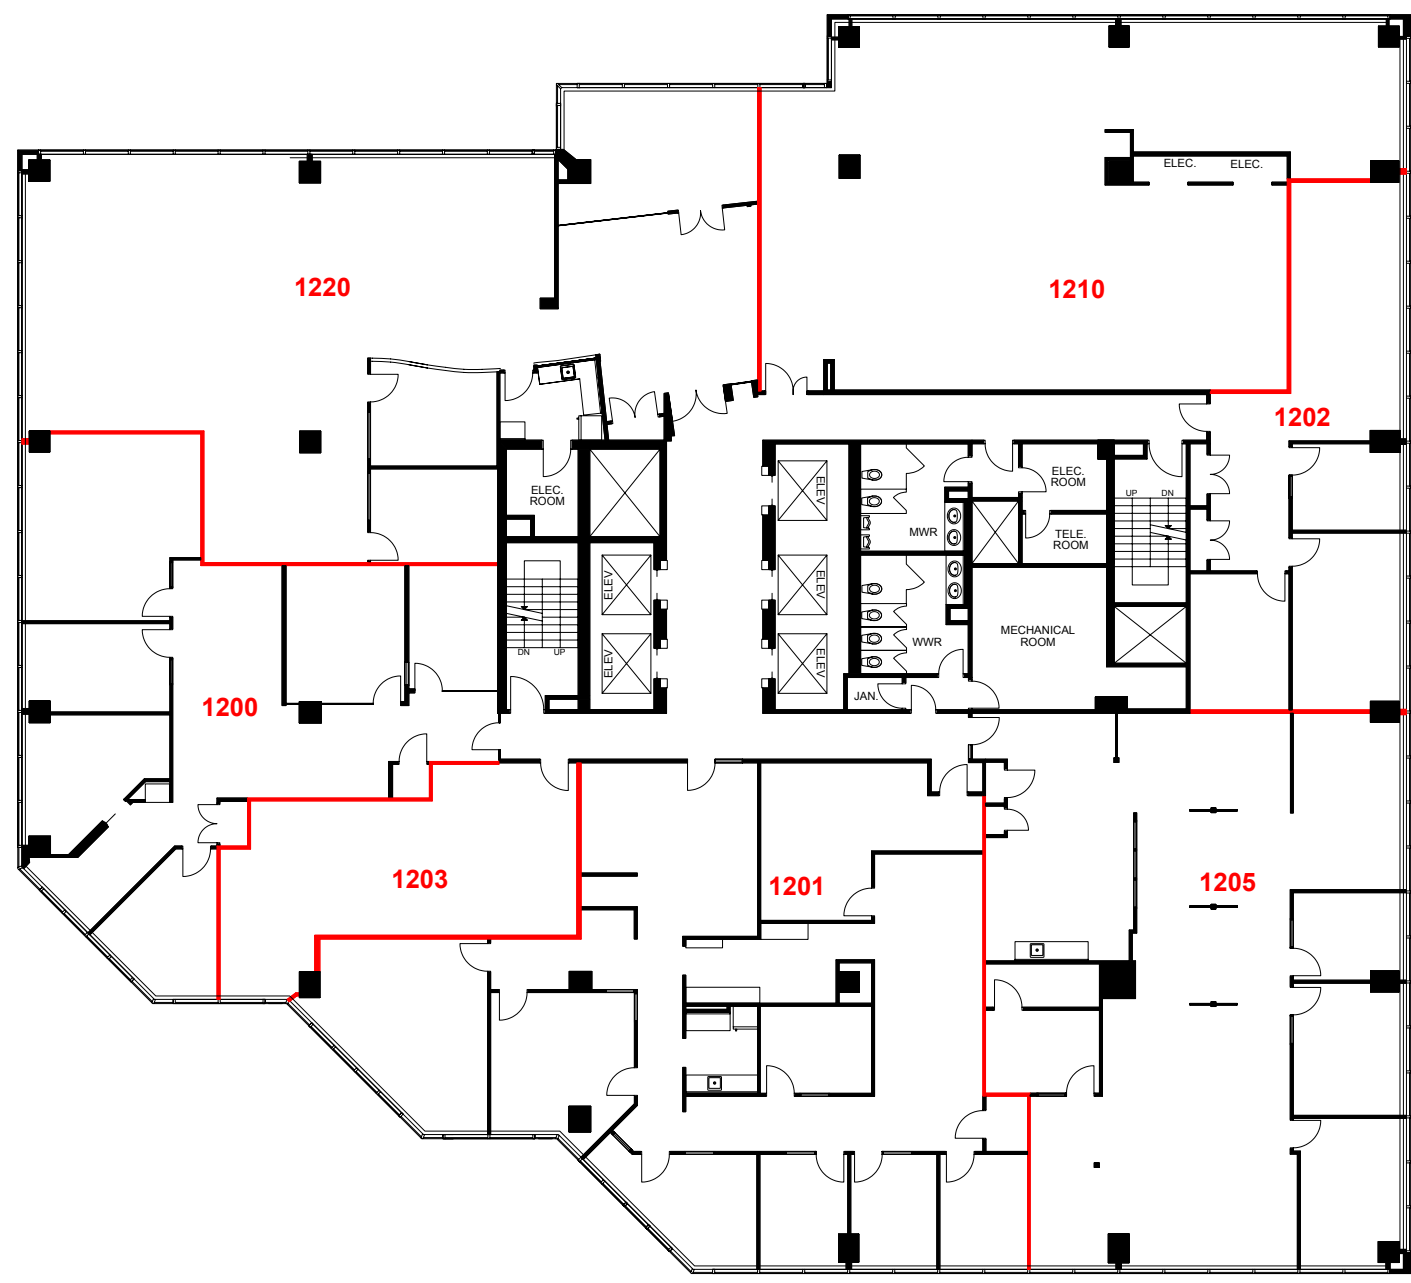

Version <b>FP7A</b>	Created: 03/07/2022 Measured: 03/12/2021
------------------------	---

Yonge-Norton Centre  
5255 Yonge Street  
Toronto, Ontario, Canada  
**Floor 12**

This work product has been prepared by Extreme Measures Inc. pursuant to a contract with the Client for the sole benefit of and use by the Client. No third party may rely on this work product without the receipt of a reliance letter from Extreme Measures Inc.