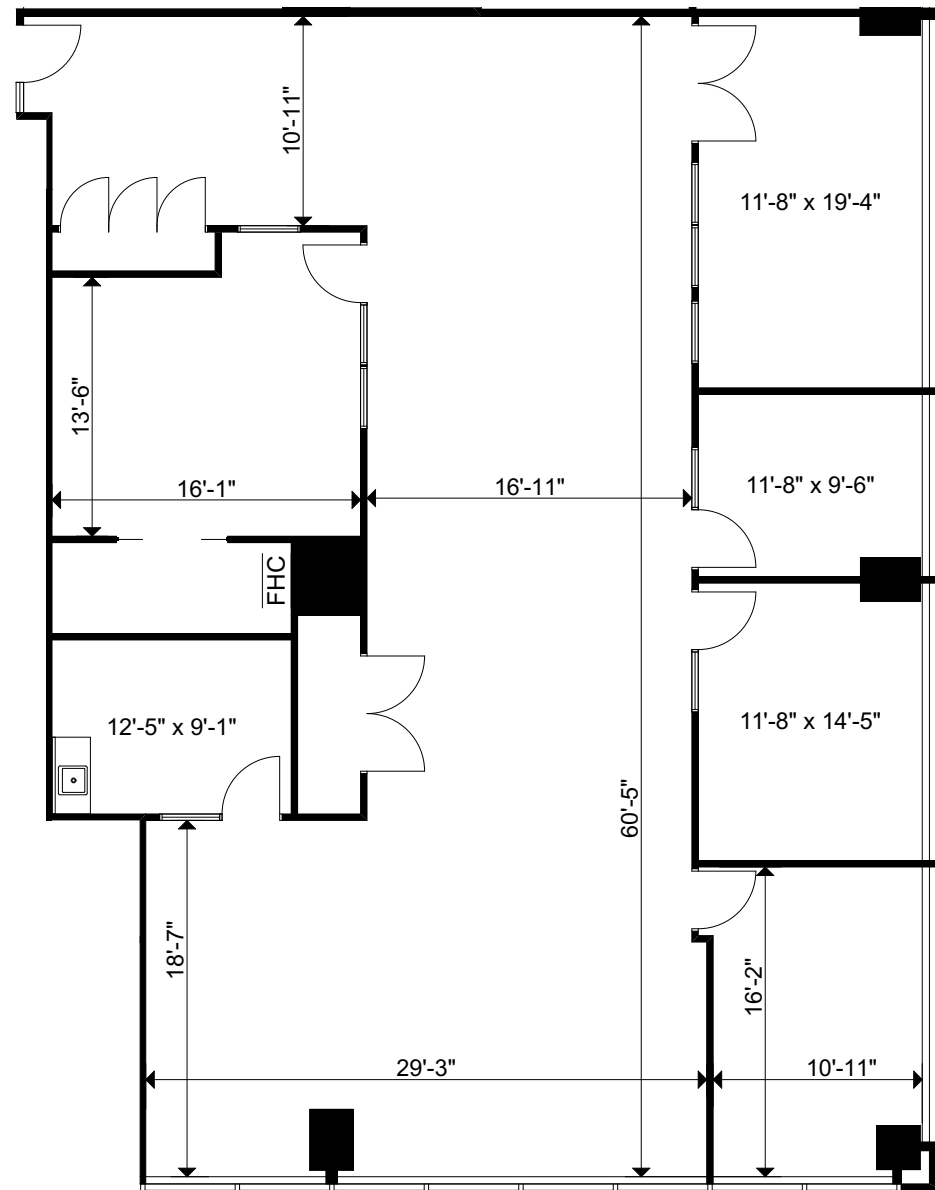

Version: V1 Prepared: 06/10/2017 Measured: 25/09/2017

5255 Yonge Street Toronto, Ontario

Suite 1205

Rentable Area 3,409 sq ft

This work product has been prepared by Extreme Measures Inc. pursuant to a contract with the Client for the sole benefit of and use by the Client. No third party may rely on this work product without the receipt of a reliance letter from Extreme Measures Inc.

Version <b>FP7A</b>	Created: 03/07/2022 Measured: 03/12/2021
------------------------	---------------------------------------------

Yonge-Norton Centre  
5255 Yonge Street  
Toronto, Ontario, Canada  
**Floor 12**