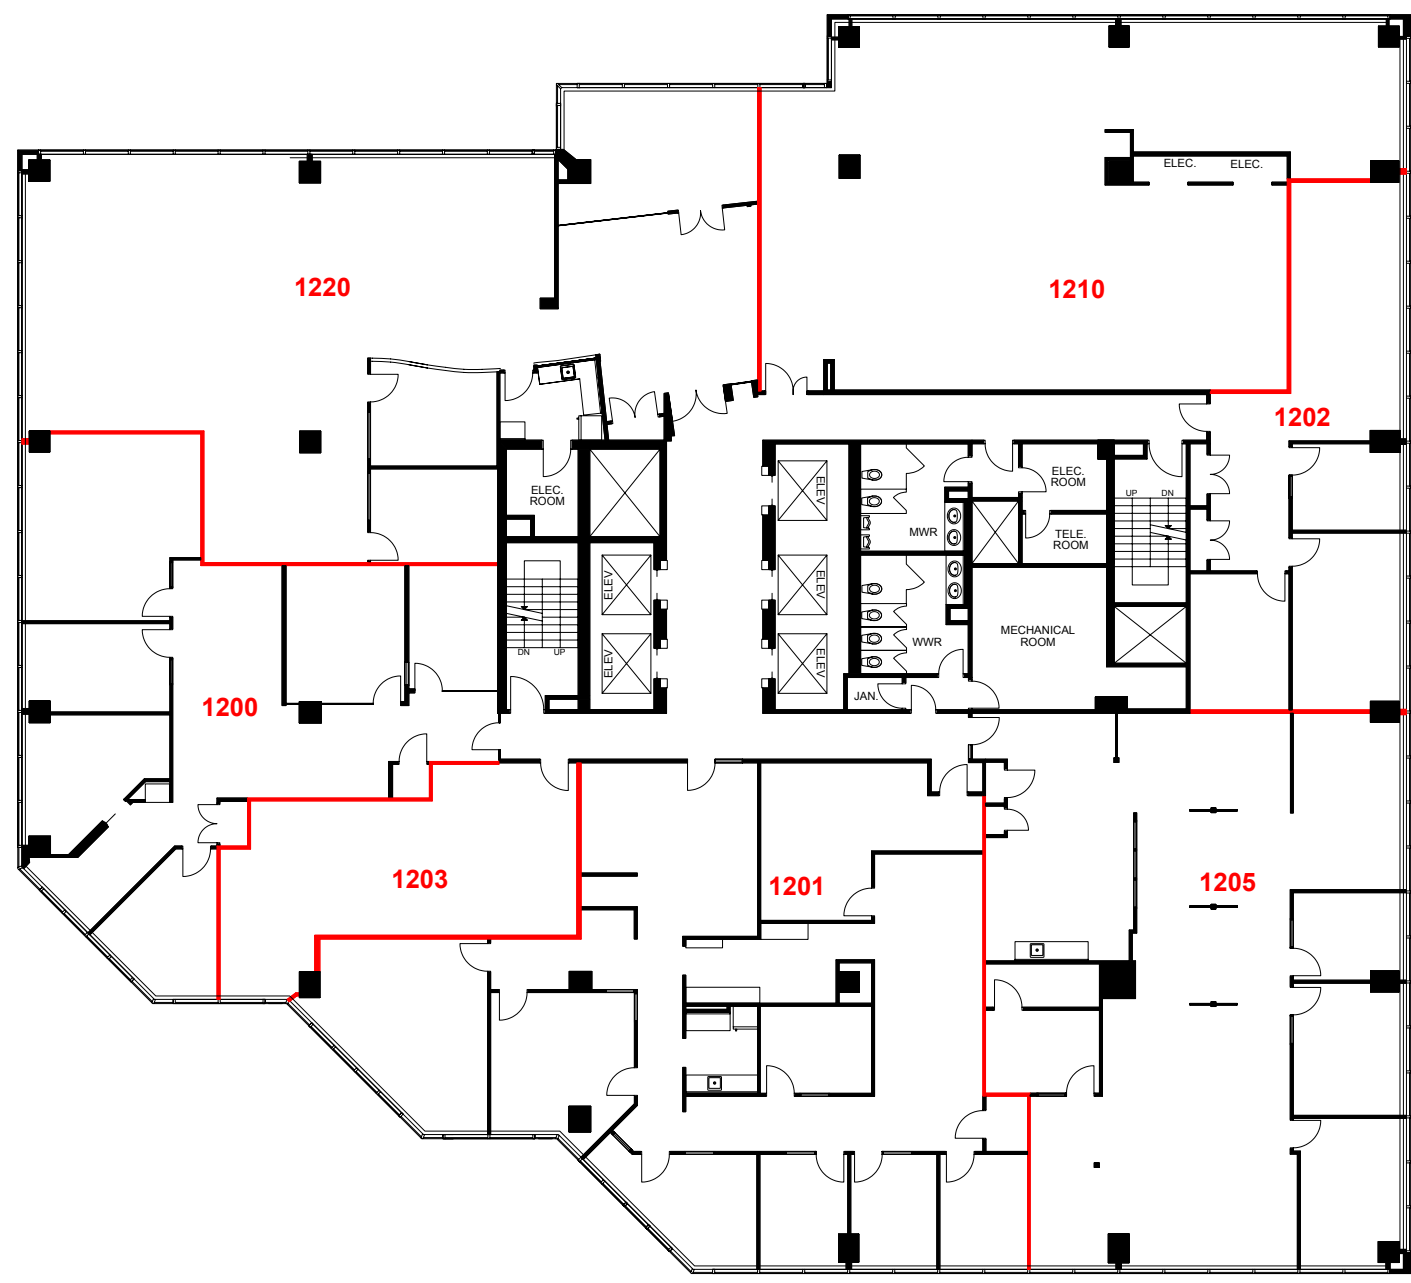

Version: V1 Prepared: 06/10/2017 Measured: 25/09/2017

5255 Yonge Street Toronto, Ontario

Suite 1205

Rentable Area 3,409 sq ft

This work product has been prepared by Extreme Measures Inc. pursuant to a contract with the Client for the sole benefit of and use by the Client. No third party may rely on this work product without the receipt of a reliance letter from Extreme Measures Inc.

Version <b>FP7A</b>	Created: 03/07/2022 Measured: 03/12/2021
------------------------	---------------------------------------------

Yonge-Norton Centre  
5255 Yonge Street  
Toronto, Ontario, Canada  
**Floor 12**