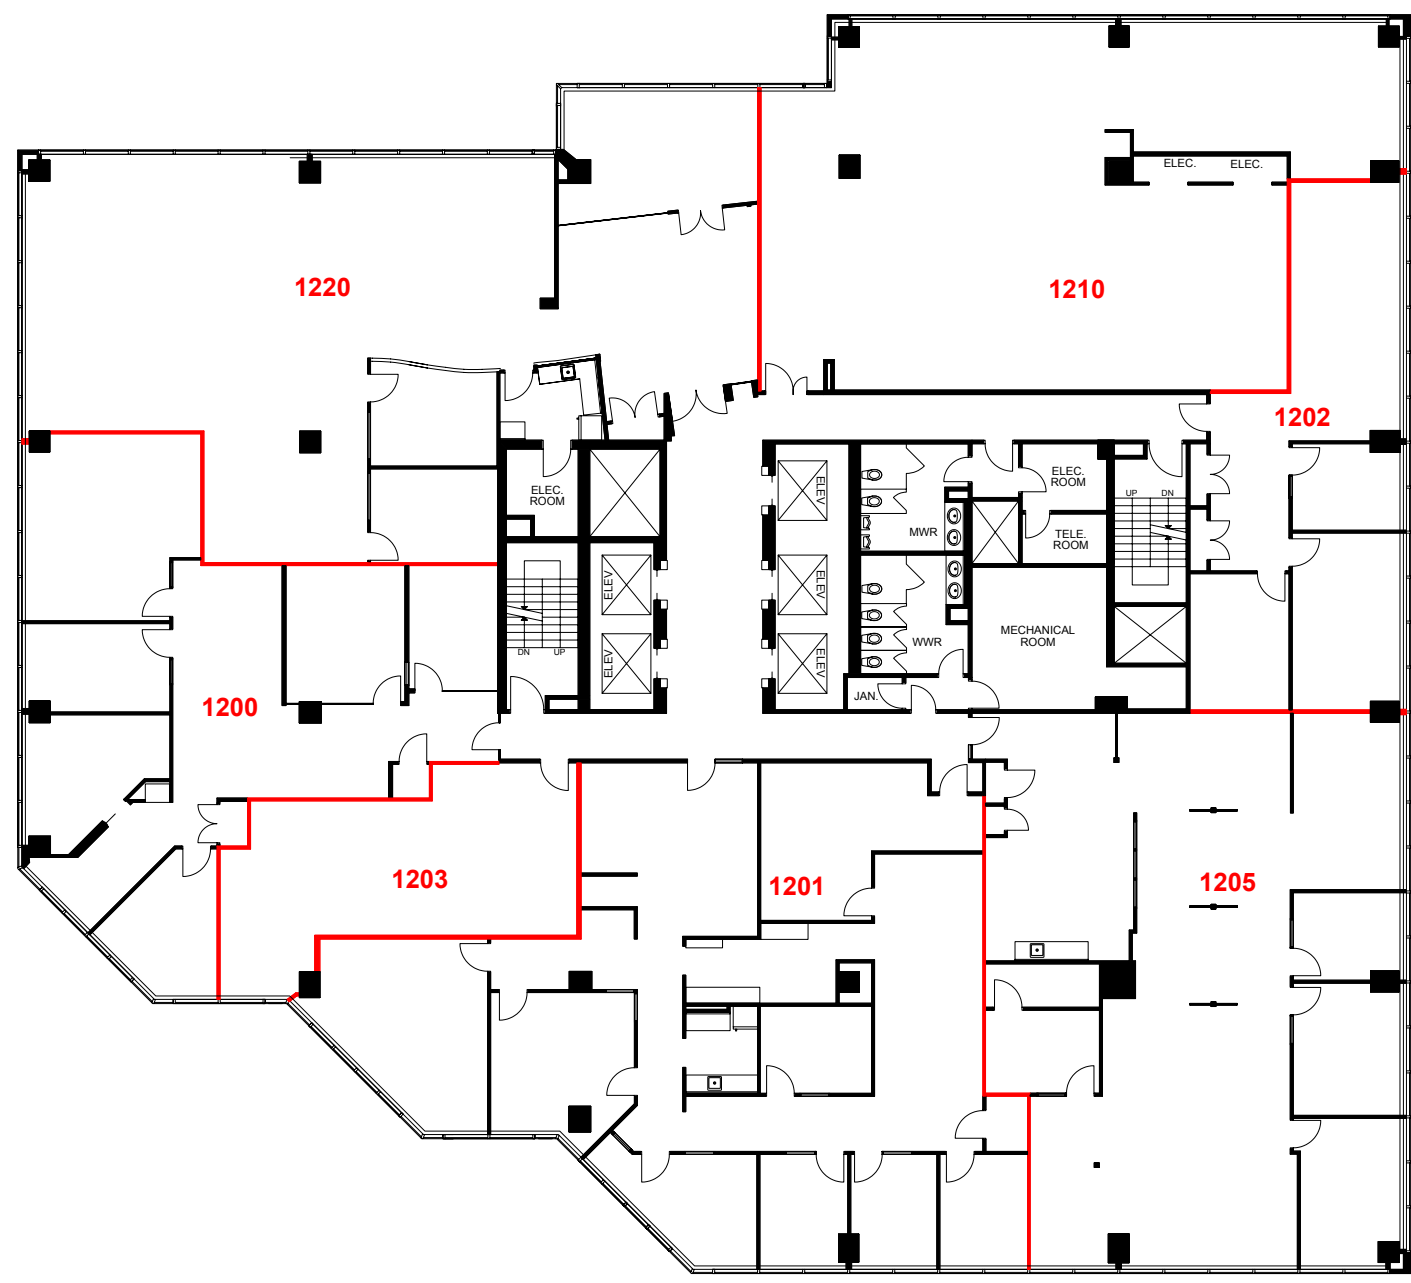

Version V1	Created: 03/18/2021 Measured: 03/12/2021
----------------------	---

Yonge-Norton Centre
5255 Yonge Street
Toronto, Ontario, Canada
Suite 1202

Rentable Area:
1,400 sq ft
*Please refer to corresponding
BOMA Office 1996 Area Chart:
yonge-nortoncentre-5255yonge-
b96-11a.pdf*

Version FP7A	Created: 03/07/2022 Measured: 03/12/2021
------------------------	---

Yonge-Norton Centre
5255 Yonge Street
Toronto, Ontario, Canada

Floor 12

This work product has been prepared by Extreme Measures Inc. pursuant to a contract with the Client for the sole benefit of and use by the Client. No third party may rely on this work product without the receipt of a reliance letter from Extreme Measures Inc.