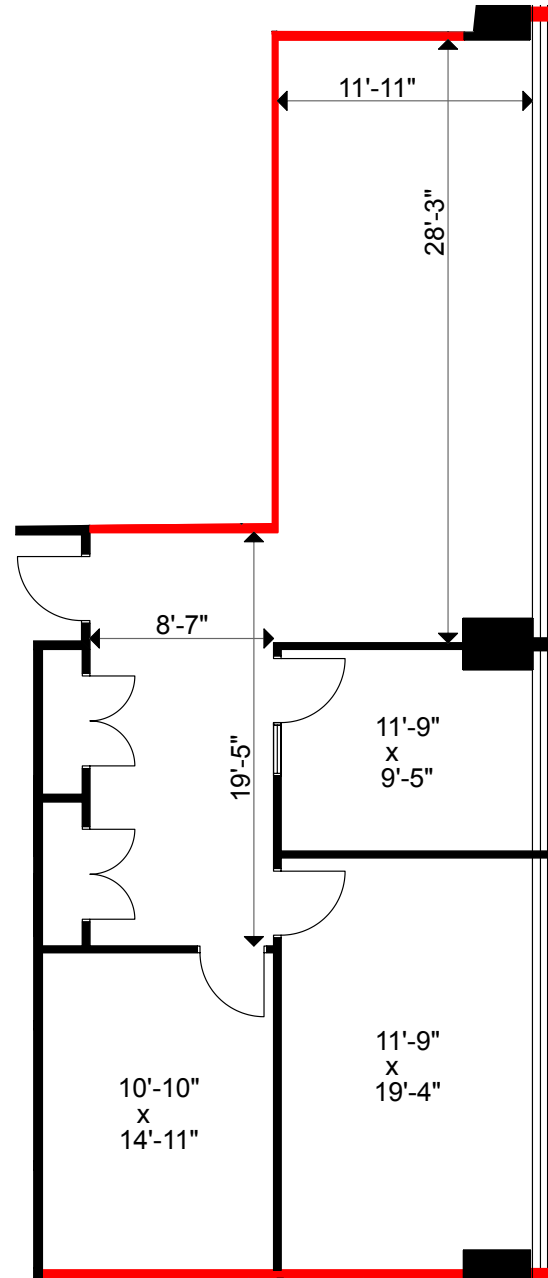

Version V1	Created: 03/18/2021 Measured: 03/12/2021
----------------------	---

Yonge-Norton Centre
5255 Yonge Street
Toronto, Ontario, Canada
Suite 1202

Rentable Area:
1,400 sq ft
*Please refer to corresponding
BOMA Office 1996 Area Chart:
yonge-nortoncentre-5255yonge-
b96-11a.pdf*

Version FP7A	Created: 03/07/2022 Measured: 03/12/2021
------------------------	---

Yonge-Norton Centre
5255 Yonge Street
Toronto, Ontario, Canada

Floor 12

This work product has been prepared by Extreme Measures Inc. pursuant to a contract with the Client for the sole benefit of and use by the Client. No third party may rely on this work product without the receipt of a reliance letter from Extreme Measures Inc.