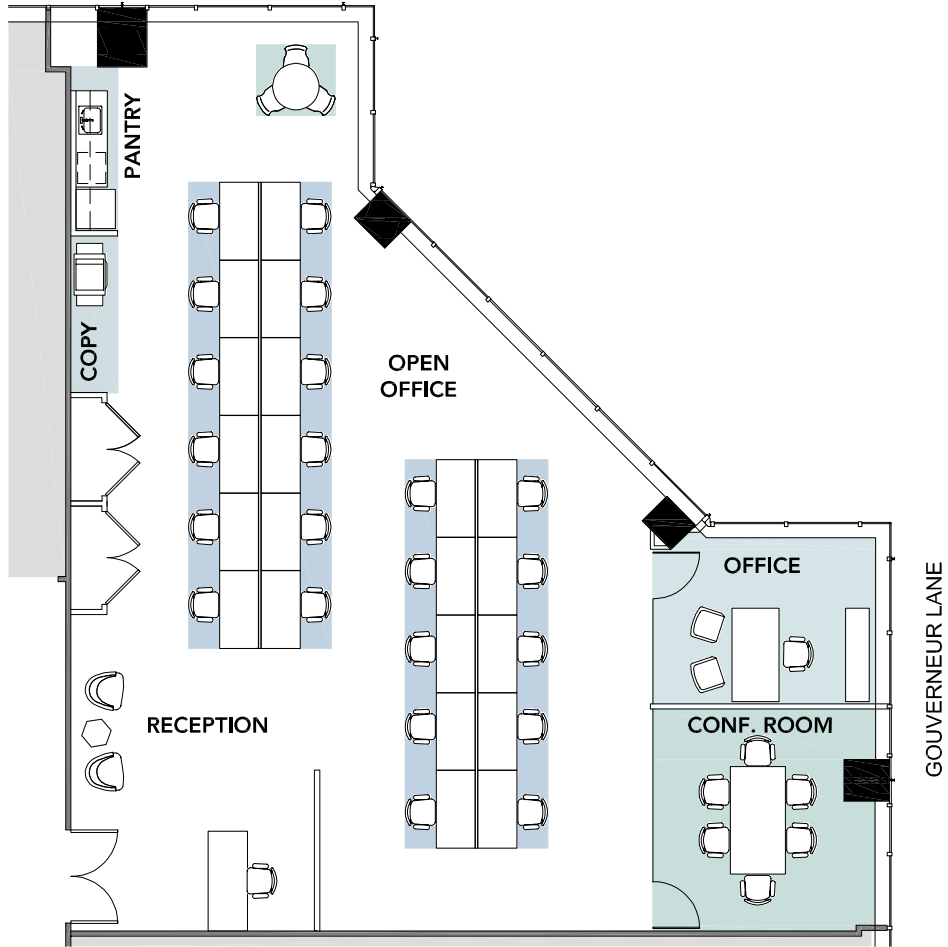

FRONT STREET

LEGEND	
PRIVATE OFFICE	1
CONFERENCE ROOMS	1
OPEN MEETING AREA	1
WORKSTATIONS	22
PANTRY/BREAK ROOM	1
COPY/WORK ROOM	1
RECEPTION	1
TOTAL EMPLOYEES	24

TOTAL RSF	3,667
------------------	--------------