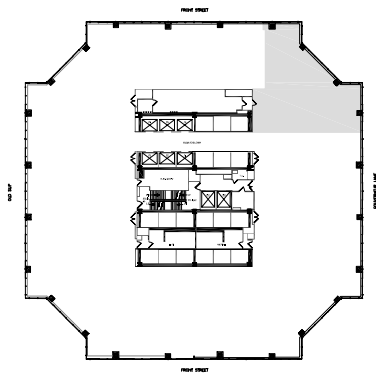

FRONT STREET

LEGEND	
PRIVATE OFFICE	1
CONFERENCE ROOMS	1
OPEN MEETING AREA	1
WORKSTATIONS	22
PANTRY/BREAK ROOM	1
COPY/WORK ROOM	1
RECEPTION	1
TOTAL EMPLOYEES	24

TOTAL RSF	3,667
------------------	--------------