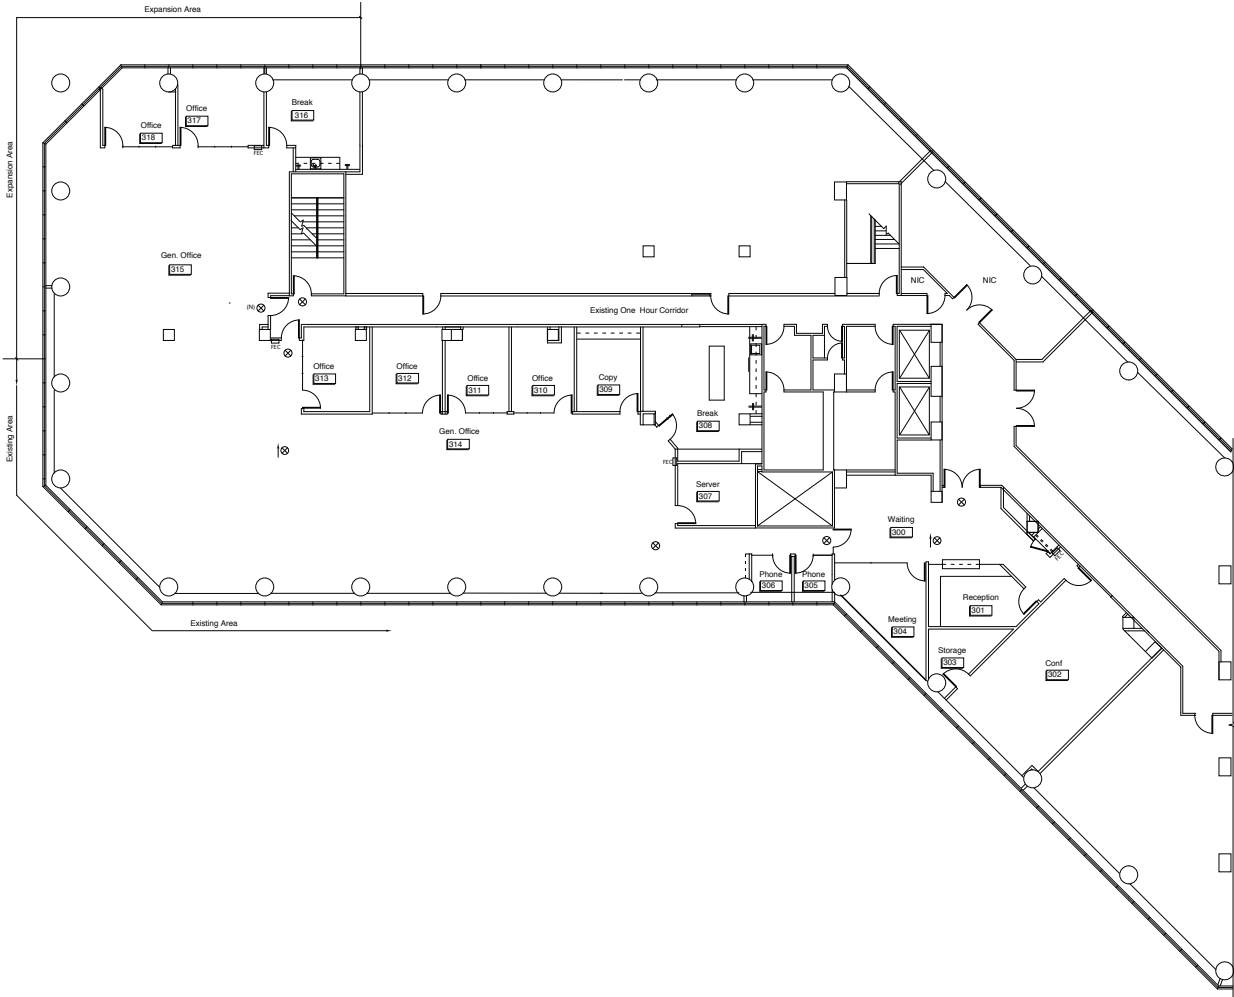

FOR LEASE Sacramento  
Point West Commerce Centre

14,335 RSF

1601 Response Road, Suite 300, 320 & 340

Scott Stranzl  
775 954 2828  
scott@basin-street.com