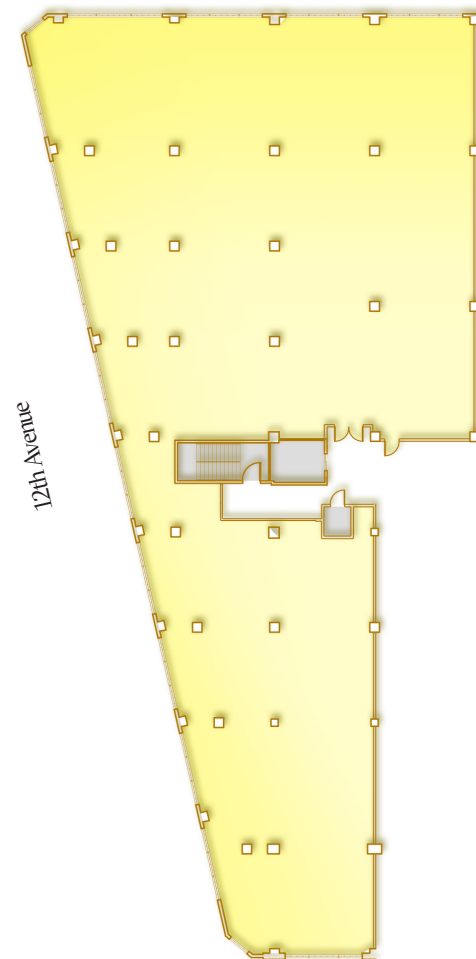

STARRETT LEHIGH

601 WEST 26TH STREET, NEW YORK, NY

**SUITE M274-
M284-M280A**

18,022 RSF

AVAILABLE

Immediate

LAYOUT/CONDITION

Existing Condition

VIEWS

Hudson River Exposure

OTHER

11' ceiling height to slab

Proximity to freight elevator
from loading dock

TRANSPORTATION

A C E 7

citi bike

M23

PROPERTY FEATURES

- Landmark property located in the heart of Chelsea
- Expansive Hudson River and city views
- Modernized on-site fitness center offering training sessions
- Nationally celebrated food hall operator
- Dynamic multimedia event space
- Urban rooftop garden and beekeeping program
- RxWell platform offering best in-class comprehensive health practices

SCALE: N.T.S.