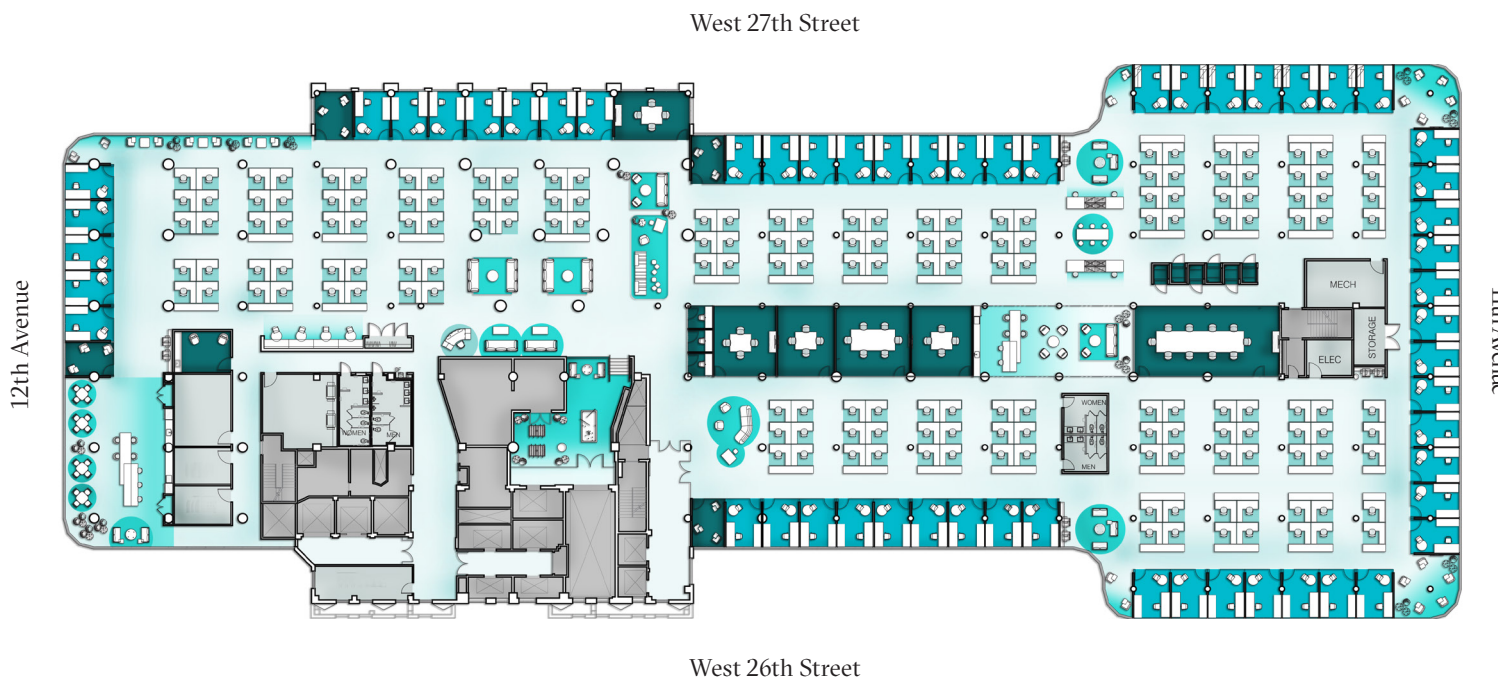

STARRETT LEHIGH

601 WEST 26TH STREET, NEW YORK, NY

SUITE 1800 **68,604 RSF**

AVAILABLE

Jul-21

LAYOUT/CONDITION

Open Layout

Whitebox Condition

VIEWS

Panoramic Views

OTHER

Full floor opportunity

12'8" ceiling height, double height clear story

Amazing natural light

TRANSPORTATION

A C E 7

citi bike

M23

PROPERTY FEATURES

- Landmark property located in the heart of Chelsea
- Expansive Hudson River and city views
- Modernized on-site fitness center offering training sessions
- Nationally celebrated food hall operator
- Dynamic multimedia event space
- Urban rooftop garden and beekeeping program
- RxWell platform offering best in-class comprehensive health practices

TEST FIT

- CONFERENCE ROOMS
- PRIVATE OFFICES
- PANTRIES/Common SPACES
- WORK STATIONS

SCALE: N.T.S.