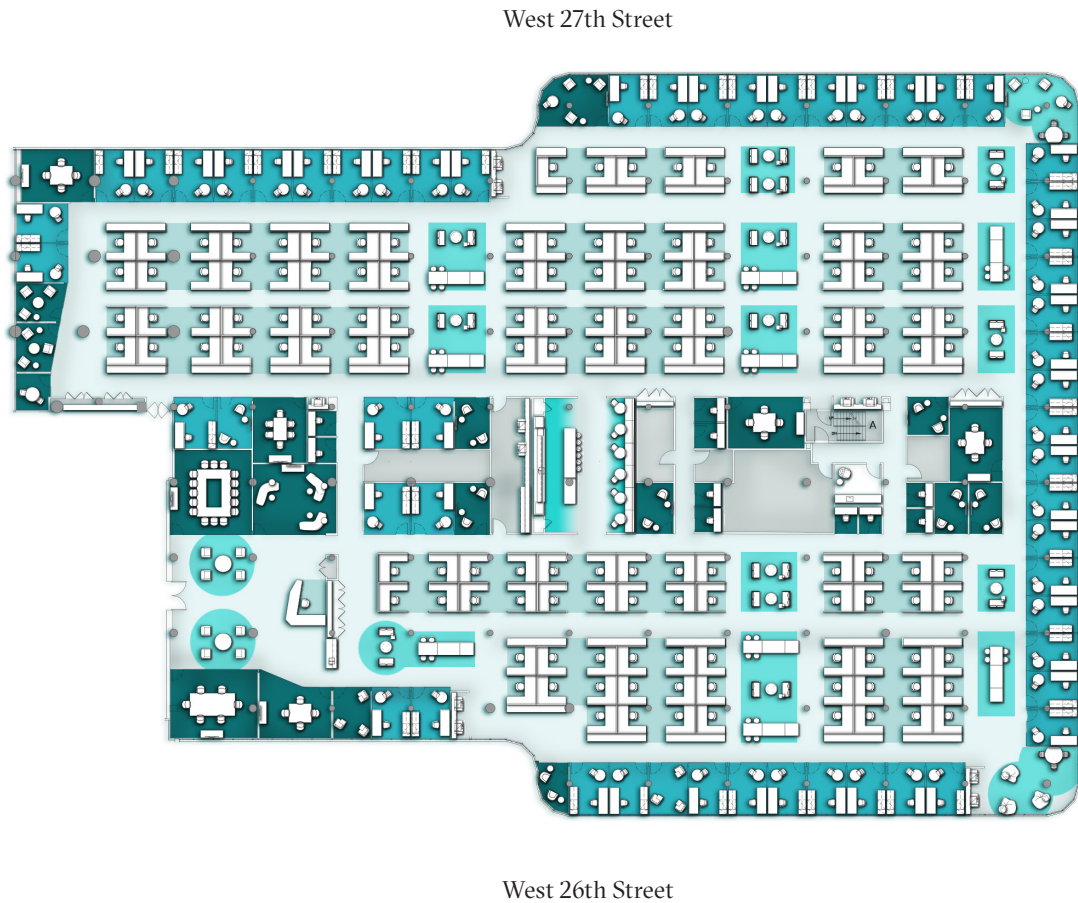

STARRETT LEHIGH

601 WEST 26TH STREET, NEW YORK, NY

SUITE 1300 **70,436 RSF**

AVAILABLE

Immediate

LAYOUT/CONDITION

Open Layout

Whitebox Condition

VIEWS

Hudson River Exposure

OTHER

12'8" ceiling height to slab

Amazing natural light

Proximity to passenger elevator

TRANSPORTATION

A C E 7

citi bike

M23

PROPERTY FEATURES

- Landmark property located in the heart of Chelsea
- Expansive Hudson River and city views
- Modernized on-site fitness center offering training sessions
- Nationally celebrated food hall operator
- Dynamic multimedia event space
- Urban rooftop garden and beekeeping program
- RxWell platform offering best in-class comprehensive health practices

TEST FIT

- CONFERENCE ROOMS
- PRIVATE OFFICES
- PANTRIES/Common SPACES
- WORK STATIONS

VIRTUAL TOUR

SCALE: N.T.S.