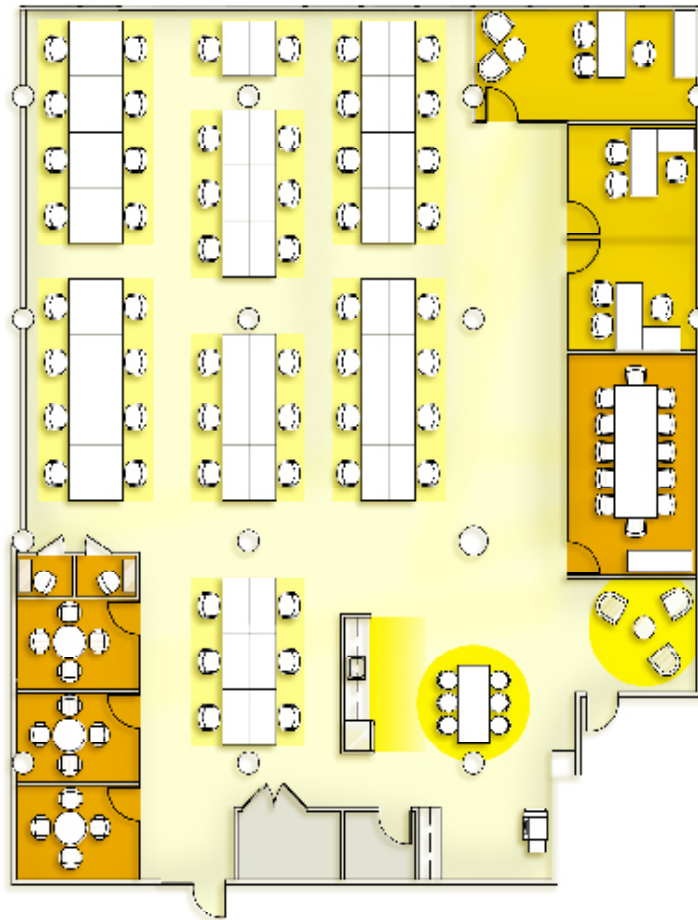

STARRETT LEHIGH

601 WEST 26TH STREET, NEW YORK, NY

SUITE 1250

7,721 RSF

AVAILABLE

Immediate

LAYOUT/CONDITION

Open Layout

Whitebox Condition

VIEWS

Hudson River Exposure

OTHER

12'8" ceiling height to slab

Amazing natural light

Proximity to passenger elevator

TRANSPORTATION

A C E 7

citi bike

M23

PROPERTY FEATURES

- Landmark property located in the heart of Chelsea
- Expansive Hudson River and city views
- Modernized on-site fitness center offering training sessions
- Nationally celebrated food hall operator
- Dynamic multimedia event space
- Urban rooftop garden and beekeeping program
- RxWell platform offering best in-class comprehensive health practices

West 27th Street

TEST-FIT

- CONFERENCE ROOMS
- PRIVATE OFFICES
- PANTRIES/Common SPACES
- WORK STATIONS