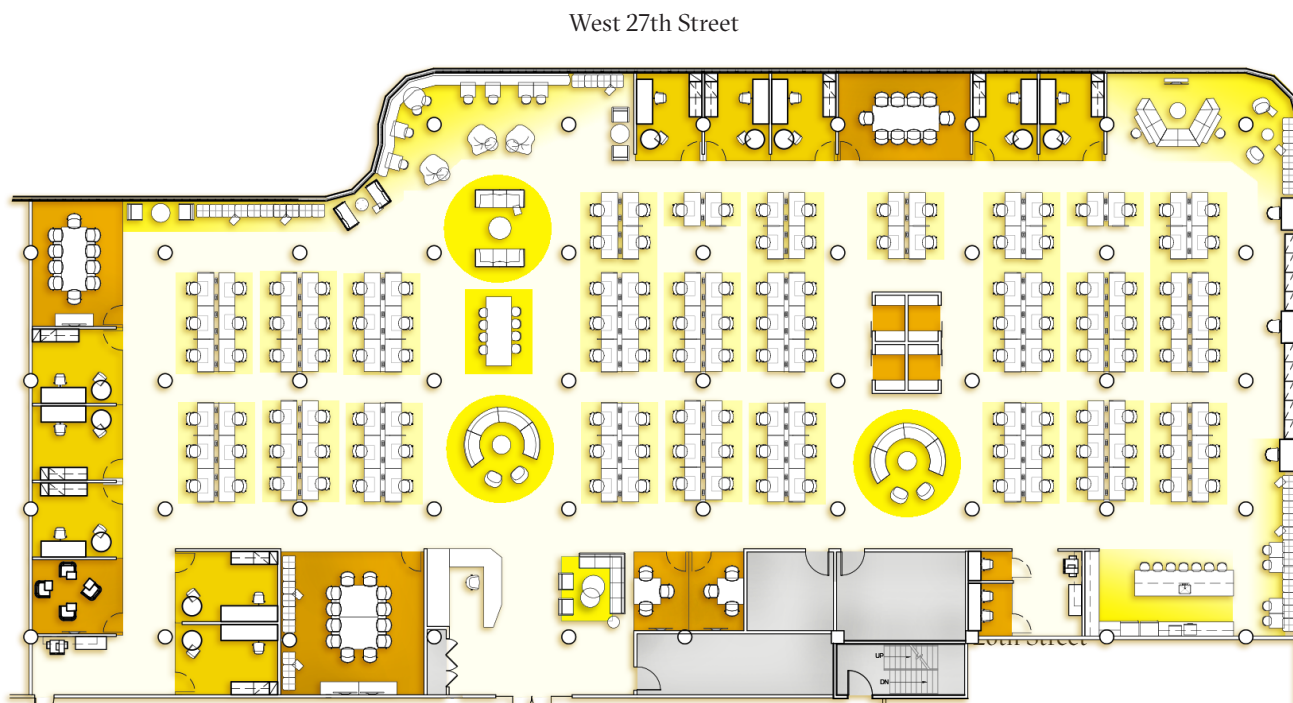

STARRETT LEHIGH

601 WEST 26TH STREET, NEW YORK, NY

SUITE 1050

27,104 RSF

AVAILABLE

Immediate

LAYOUT/CONDITION

Open Layout

Whitebox Condition

VIEWS

North and West Exposure

OTHER

12'8" ceiling height to slab

TRANSPORTATION

A C E 7

citi bike

M23

PROPERTY FEATURES

- Landmark property located in the heart of Chelsea
- Expansive Hudson River and city views
- Modernized on-site fitness center offering training sessions
- Nationally celebrated food hall operator
- Dynamic multimedia event space
- Urban rooftop garden and beekeeping program
- RxWell platform offering best in-class comprehensive health practices

TEST FIT

- CONFERENCE ROOMS
- PRIVATE OFFICES
- PANTRIES/Common SPACES
- WORK STATIONS

VIRTUAL TOUR

SCALE: N.T.S.