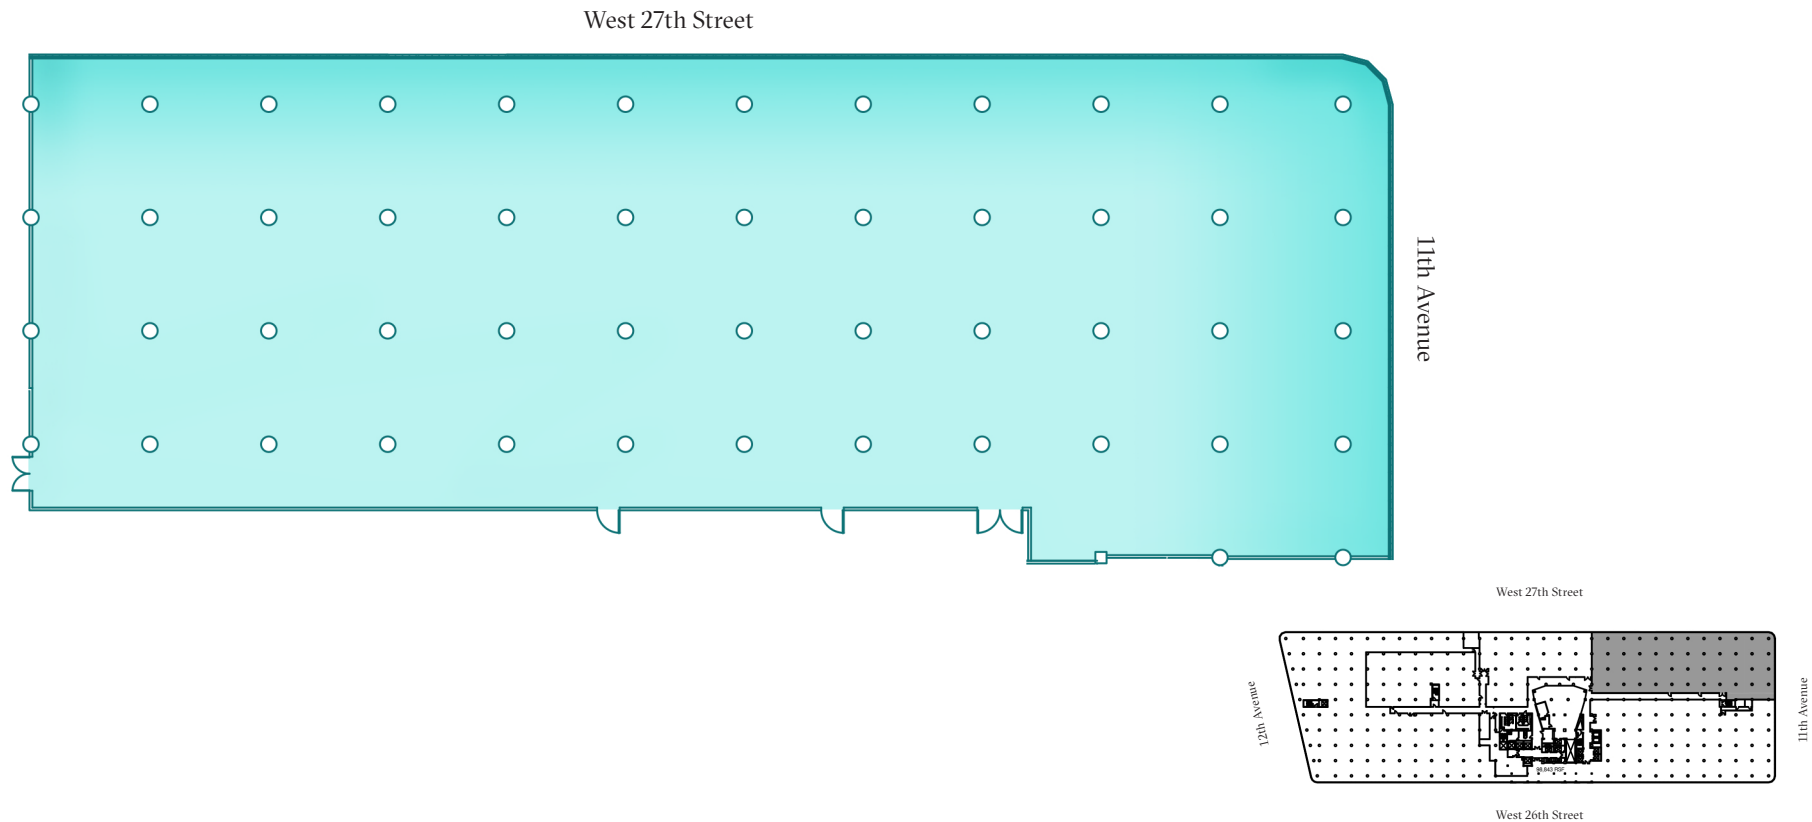

STARRETT LEHIGH

601 WEST 26TH STREET, NEW YORK, NY

SUITE 410

30,295 RSF

AVAILABLE

Immediate

LAYOUT/CONDITION

Open Layout

Landlord will deliver in whitebox condition

VIEWS

Northeast Exposure

OTHER

12'8" ceiling height to slab

Proximity to passenger elevator

Natural light

TRANSPORTATION

A C E 7

citi bike

M23

PROPERTY FEATURES

- Landmark property located in the heart of Chelsea
- Expansive Hudson River and city views
- Modernized on-site fitness center offering training sessions
- Nationally celebrated food hall operator
- Dynamic multimedia event space
- Urban rooftop garden and beekeeping program
- RxWell platform offering best in-class comprehensive health practices

SCALE: N.T.S.