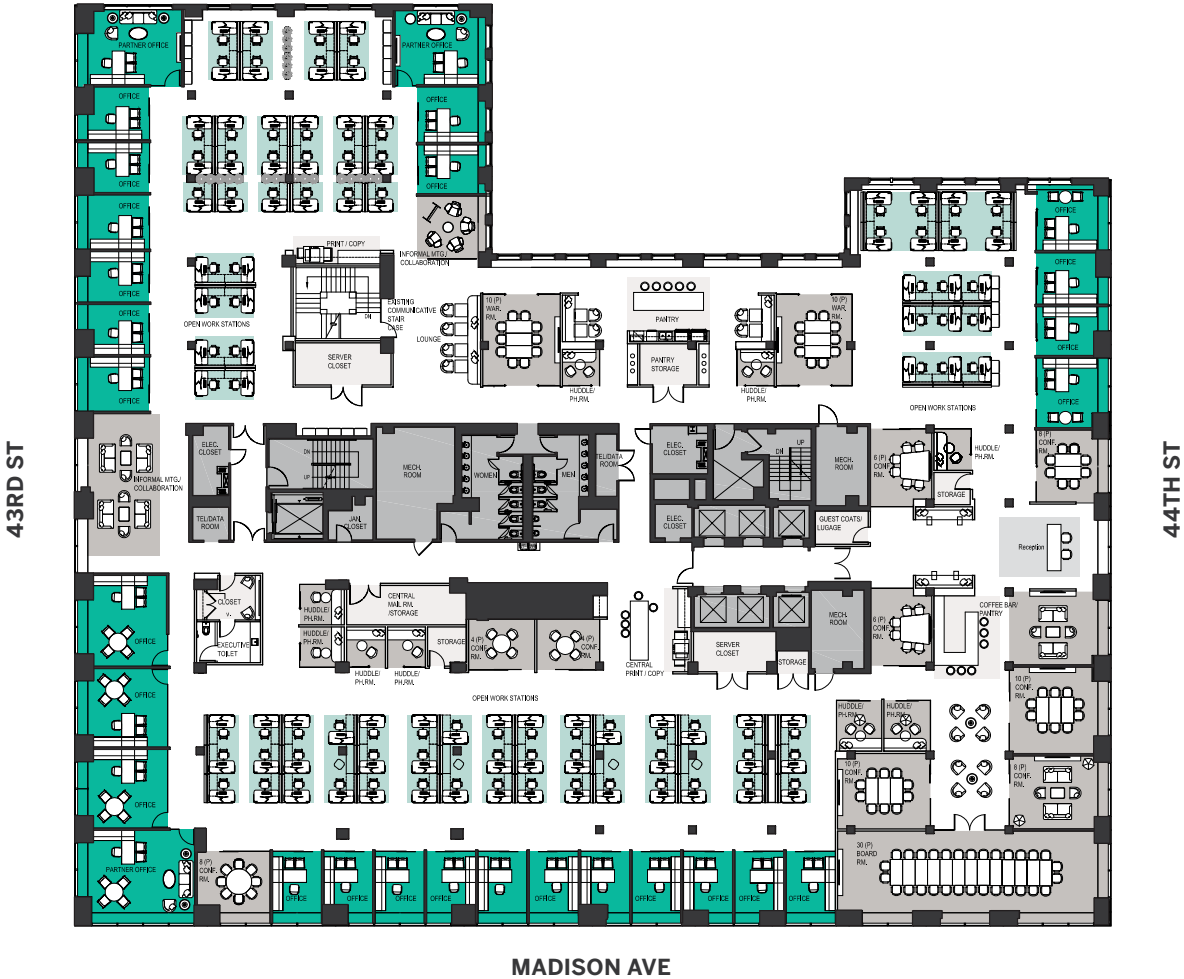

**MAIN FLOOR / RECEPTION /
CONFERRING LAYOUT**

ENTIRE 17TH FL.
40,948 RSF

	PRIVATE OFFICE	29
	WORKSTATIONS	92
	CONFERENCE ROOMS	10
	INFORMAL CONFERENCE	7
	HUDDLE/PHONE ROOMS	10
	PANTRY	1
	COPY/PRINT	2
	MAILROOM	1
	WELLNESS ROOM	1
	SERVER CLOSET	2
	COFFEE BAR	1
	RECEPTION	1

TOTAL 121

MADISON AVE