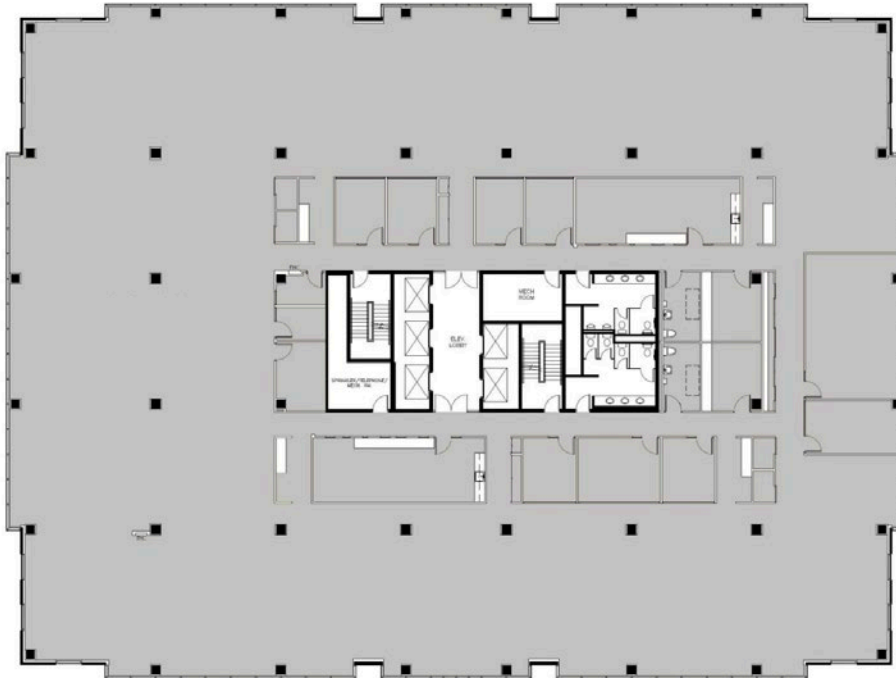

HEARTLAND CAMPUS

55 STANDISH COURT
MISSISSAUGA, ON

SUITE 900 • 23,549 SF

Availability: Immediate
Net Rent: \$22.50 / sq. ft.
Total Additional Rent: \$16.30 / sq. ft.

Key Features:
Full floor opportunity contiguous with adjacent 7th, 8th and 10th floors for up to 80,563 sq. ft.