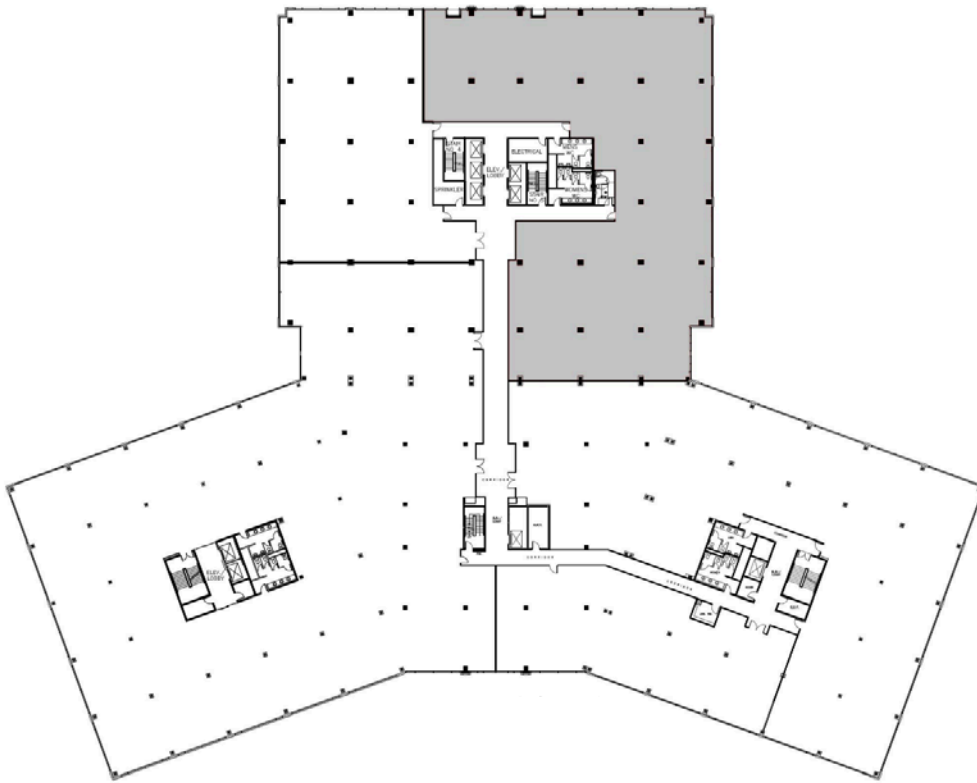

HEARTLAND CAMPUS

55 STANDISH COURT
MISSISSAUGA, ON

SUITE 400 • 14,475 SF

Availability: Immediate
Net Rent: \$22.50 / sq. ft.
Total Additional Rent: \$16.30 / sq. ft.

- Key Features:**
- White box space
 - Spectacular eastern and southern views
 - Elevator lobby exposure
 - Divisible